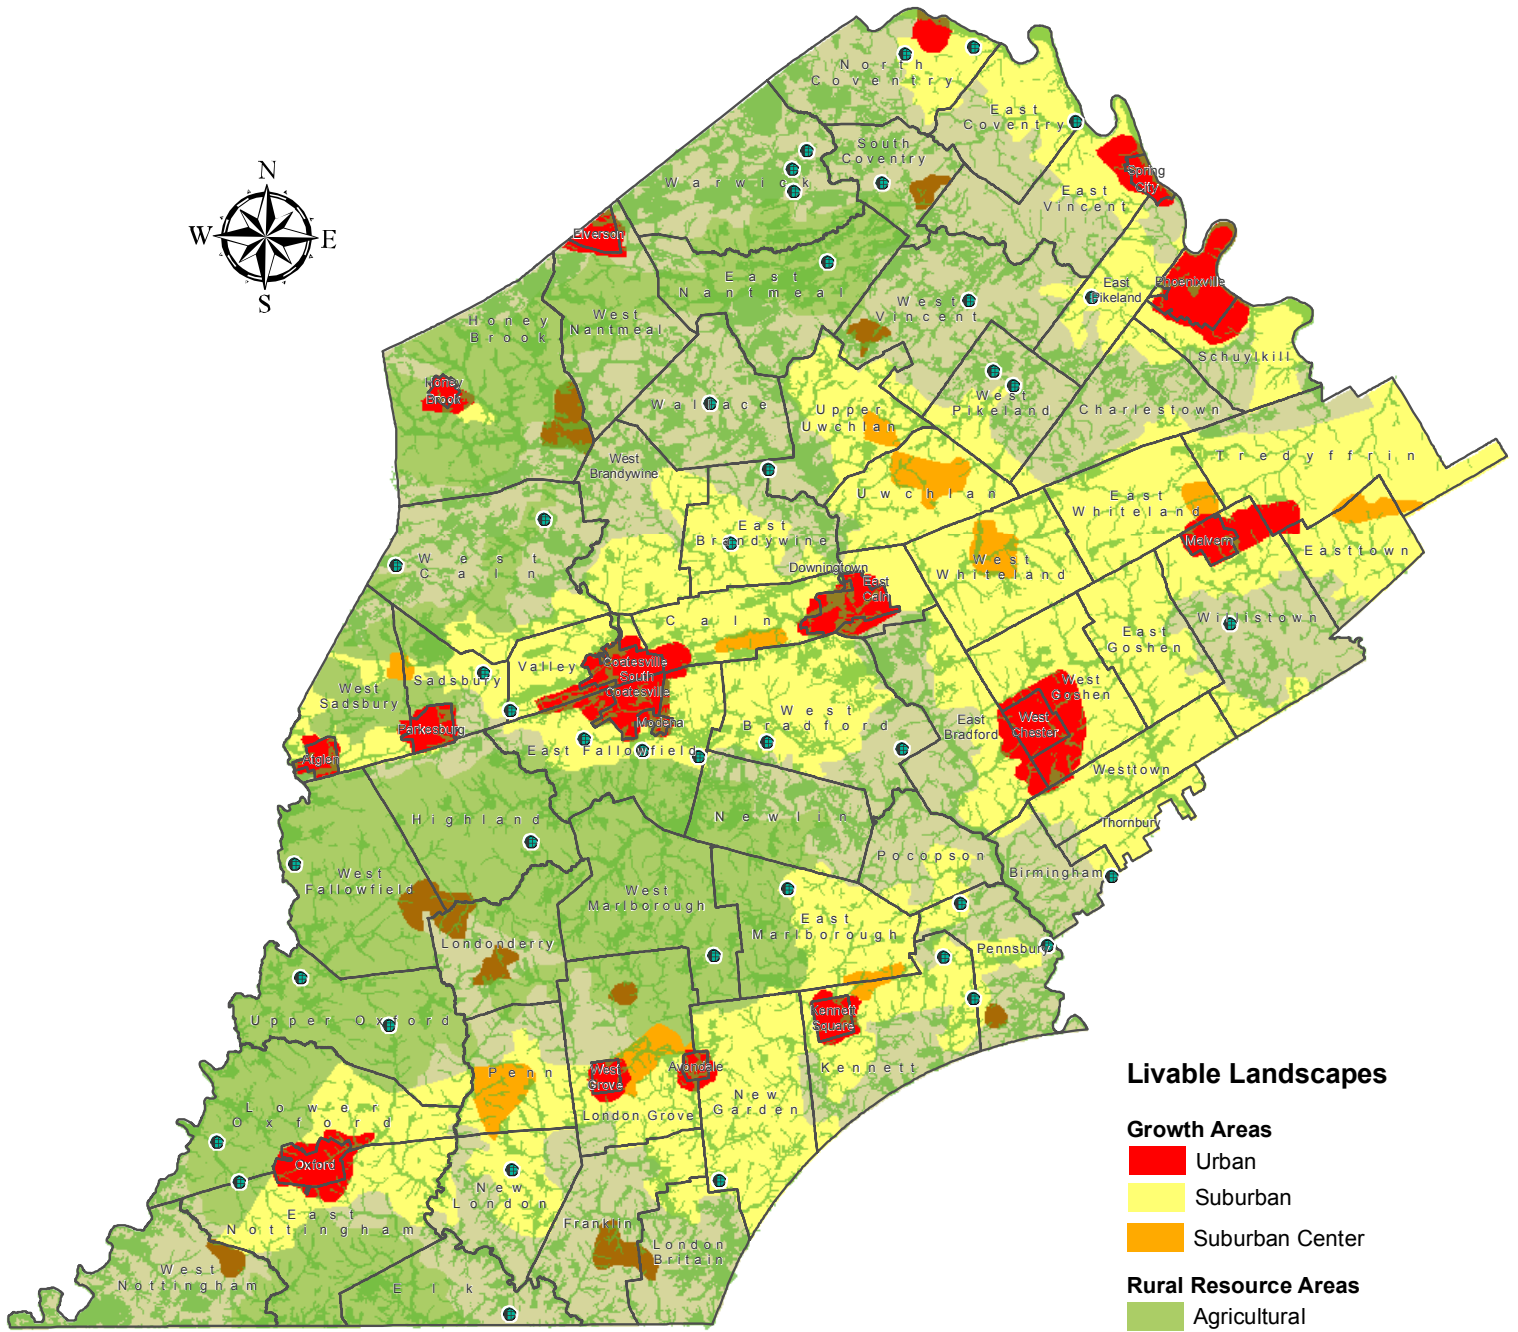

Livable Landscapes

Livable Landscapes

Growth Areas

- Urban
- Suburban
- Suburban Center

Rural Resource Areas

- Agricultural
- Rural
- Rural Center

Overlay Features

- Natural Landscape
- Villages
- Municipalities

Landscapes2

Our Growth & Preservation Plan
CHESTER COUNTY | PENNSYLVANIA

For more information, please contact:
Chester County Planning Commission
<http://www.chesco.org/planning>
landscapes2@chesco.org

Adoption: November 9, 2009

Date of Production: November 2009