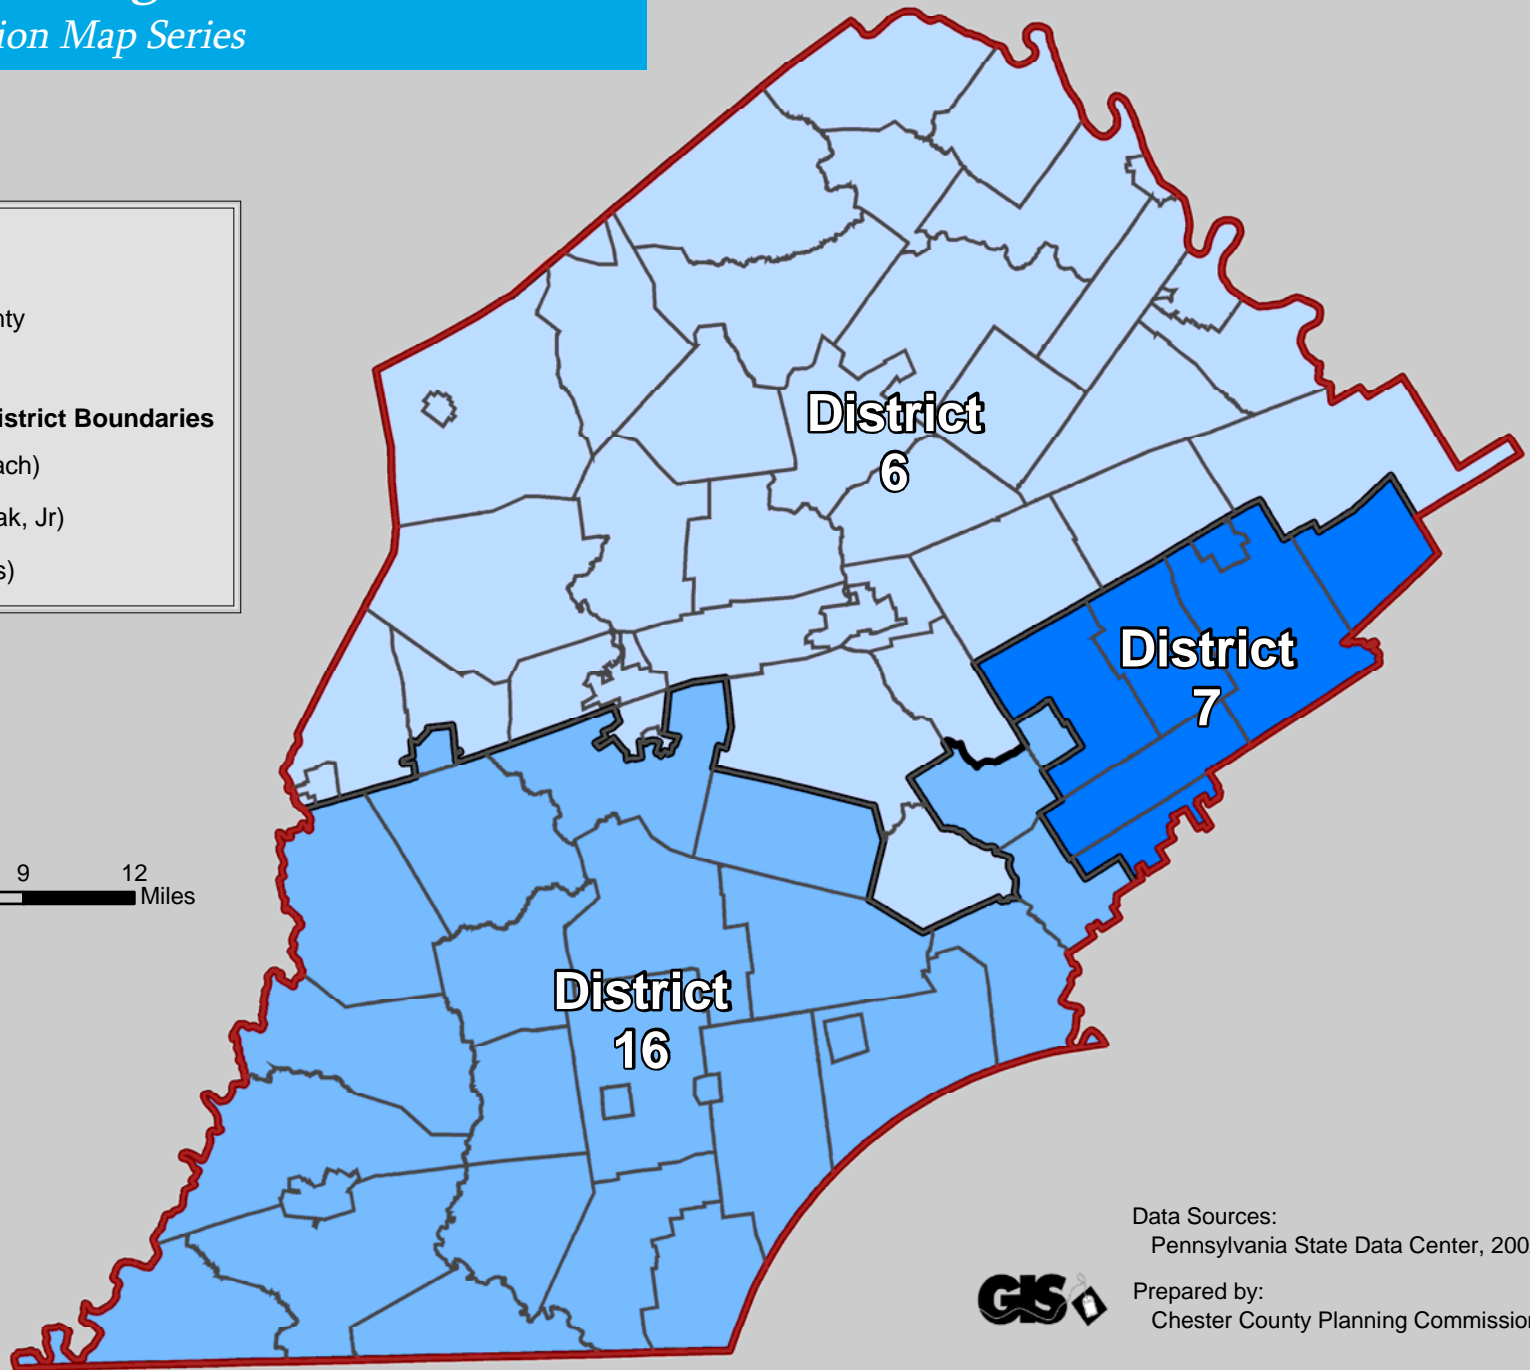

United States Congressional Districts

Planning Commission Map Series

LEGEND

Outline of County

Municipalities

U.S. Congressional District Boundaries

District 6 (Gerlach)

District 7 (Sestak, Jr)

District 16 (Pitts)

Data Sources:
Pennsylvania State Data Center, 2002.

Prepared by:
Chester County Planning Commission, 2007.