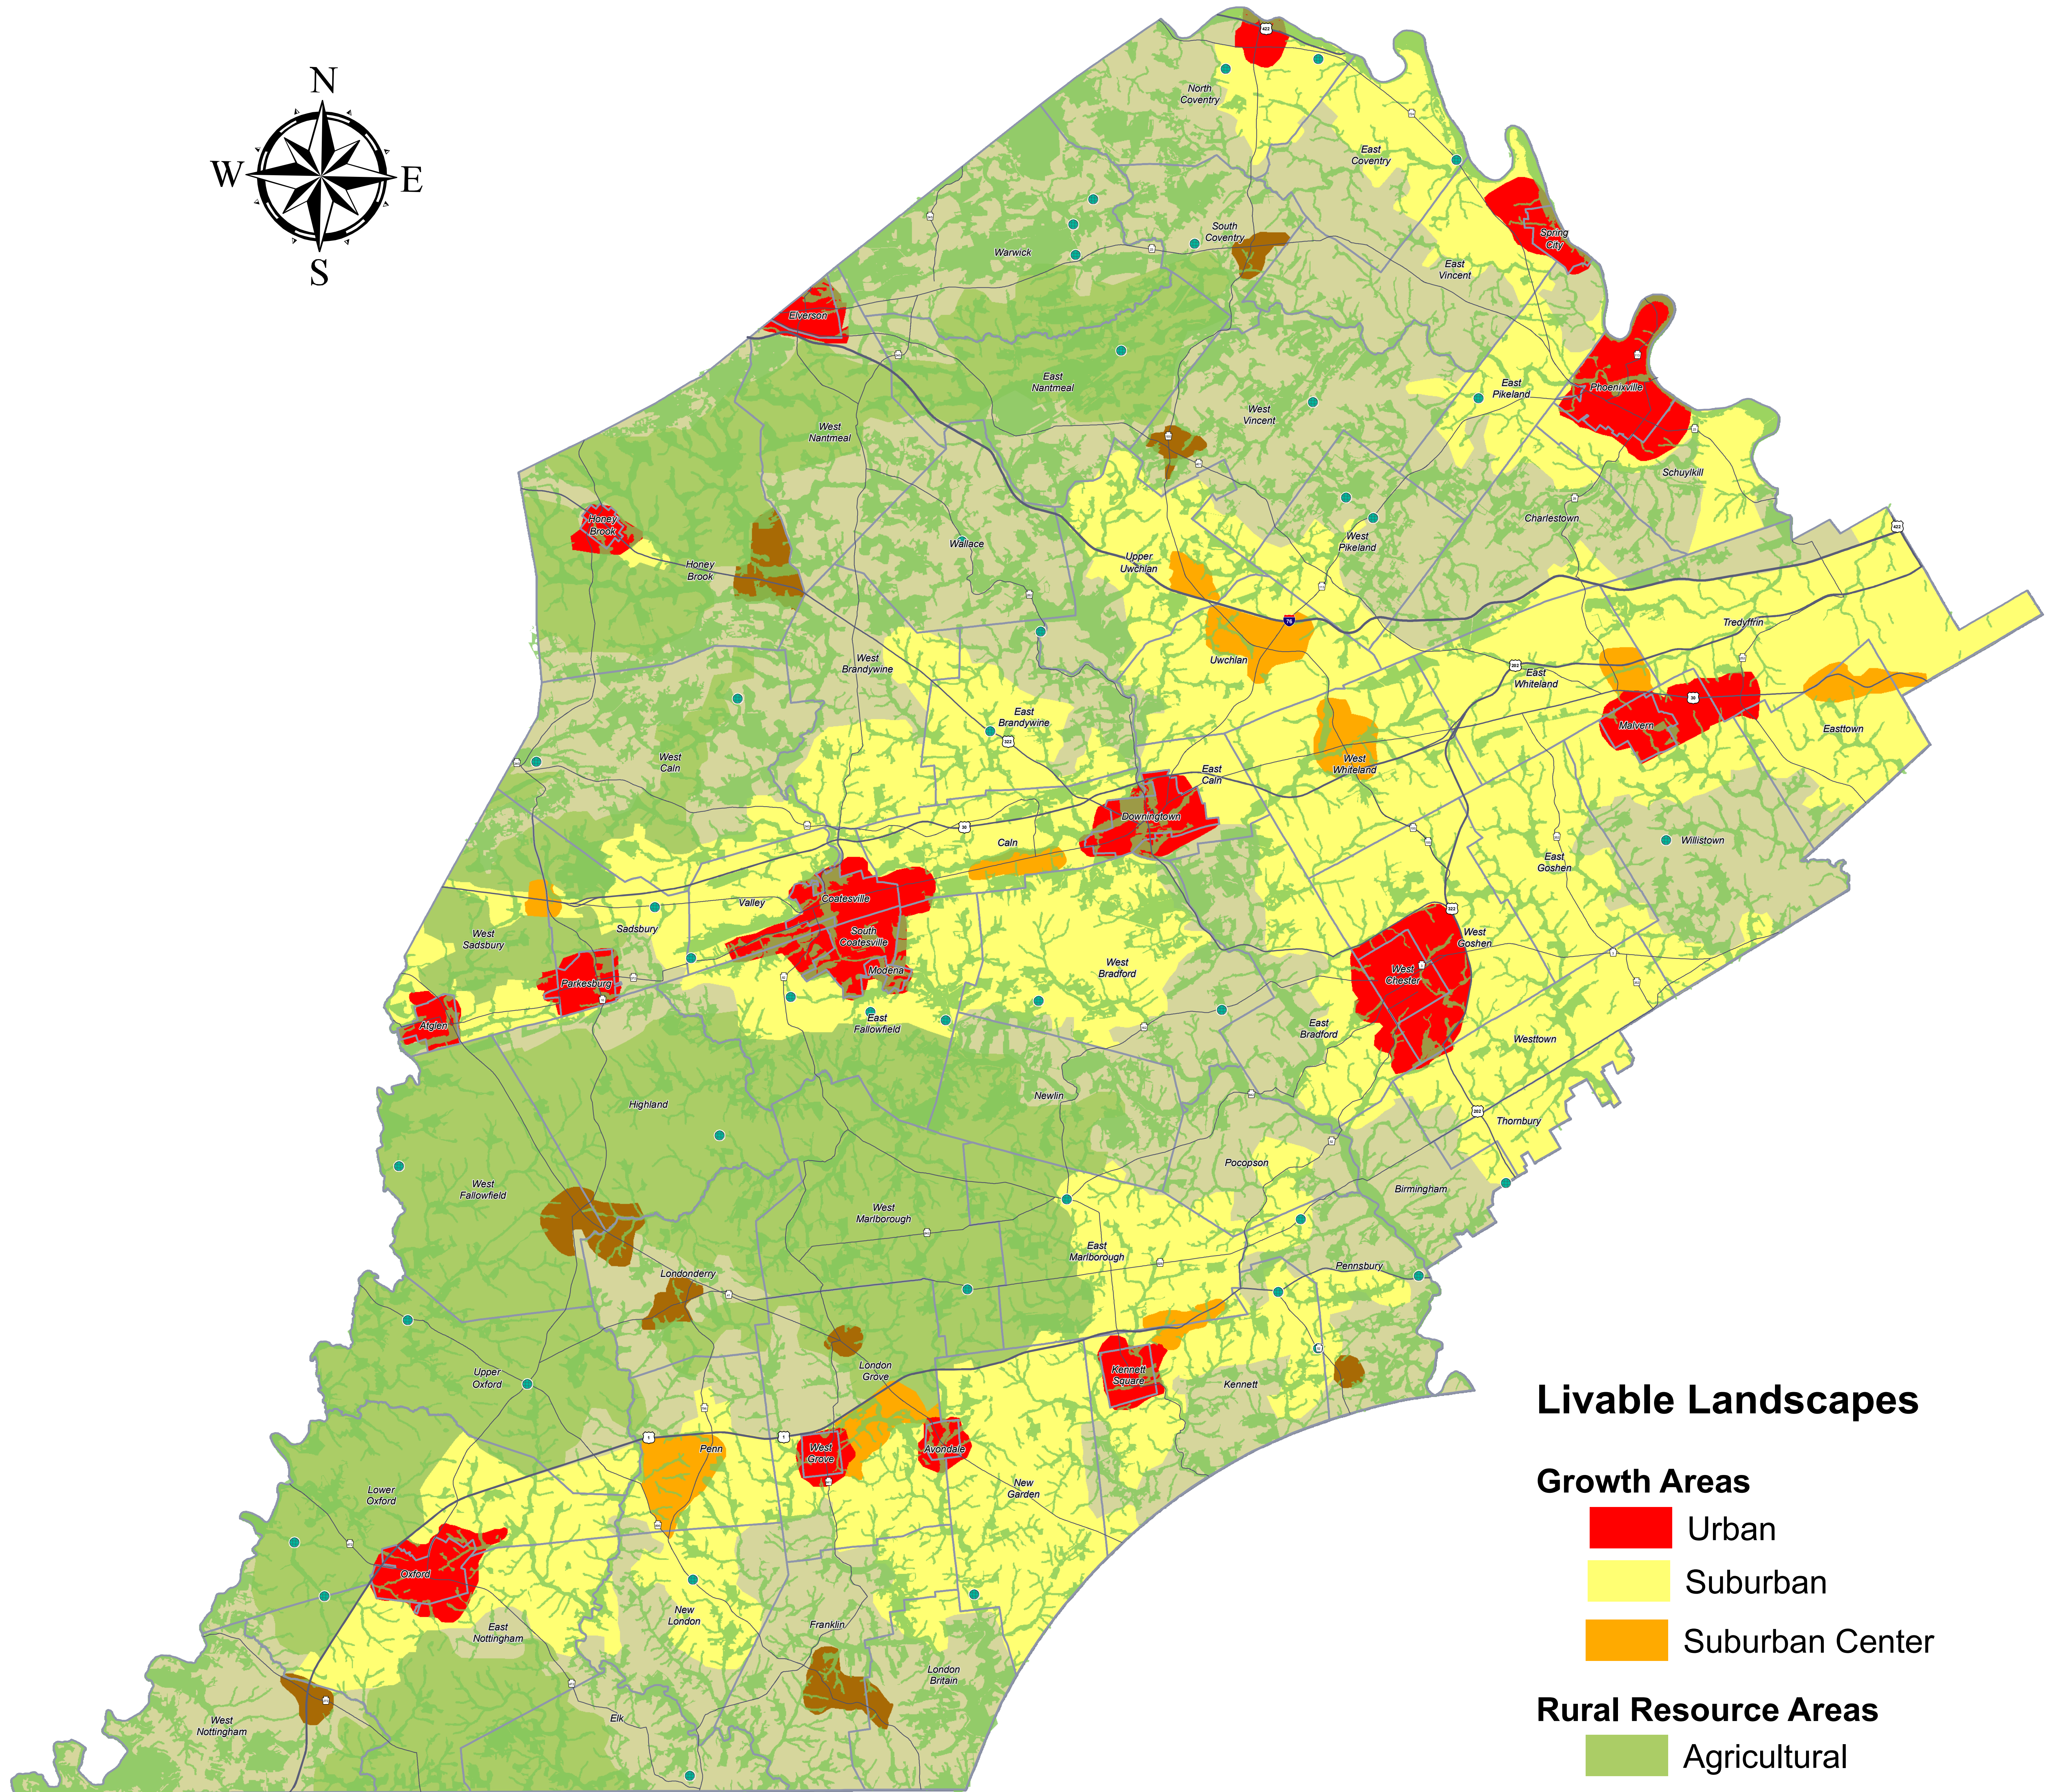

Livable Landscapes

Livable Landscapes

Growth Areas

- Urban
- Suburban
- Suburban Center

Rural Resource Areas

- Agricultural
- Rural
- Rural Center

Overlay Features

- Natural Landscape
- Villages
- Municipalities

Landscapes2

Our Growth & Preservation Plan

CHESTER COUNTY | PENNSYLVANIA

For more information, please contact:
Chester County Planning Commission
<http://www.chesco.org/planning>
landscapes2@chesco.org

Adoption: November 9, 2009

0 1.25 2.5 5 7.5 10 Miles

Date of Production: November 2009