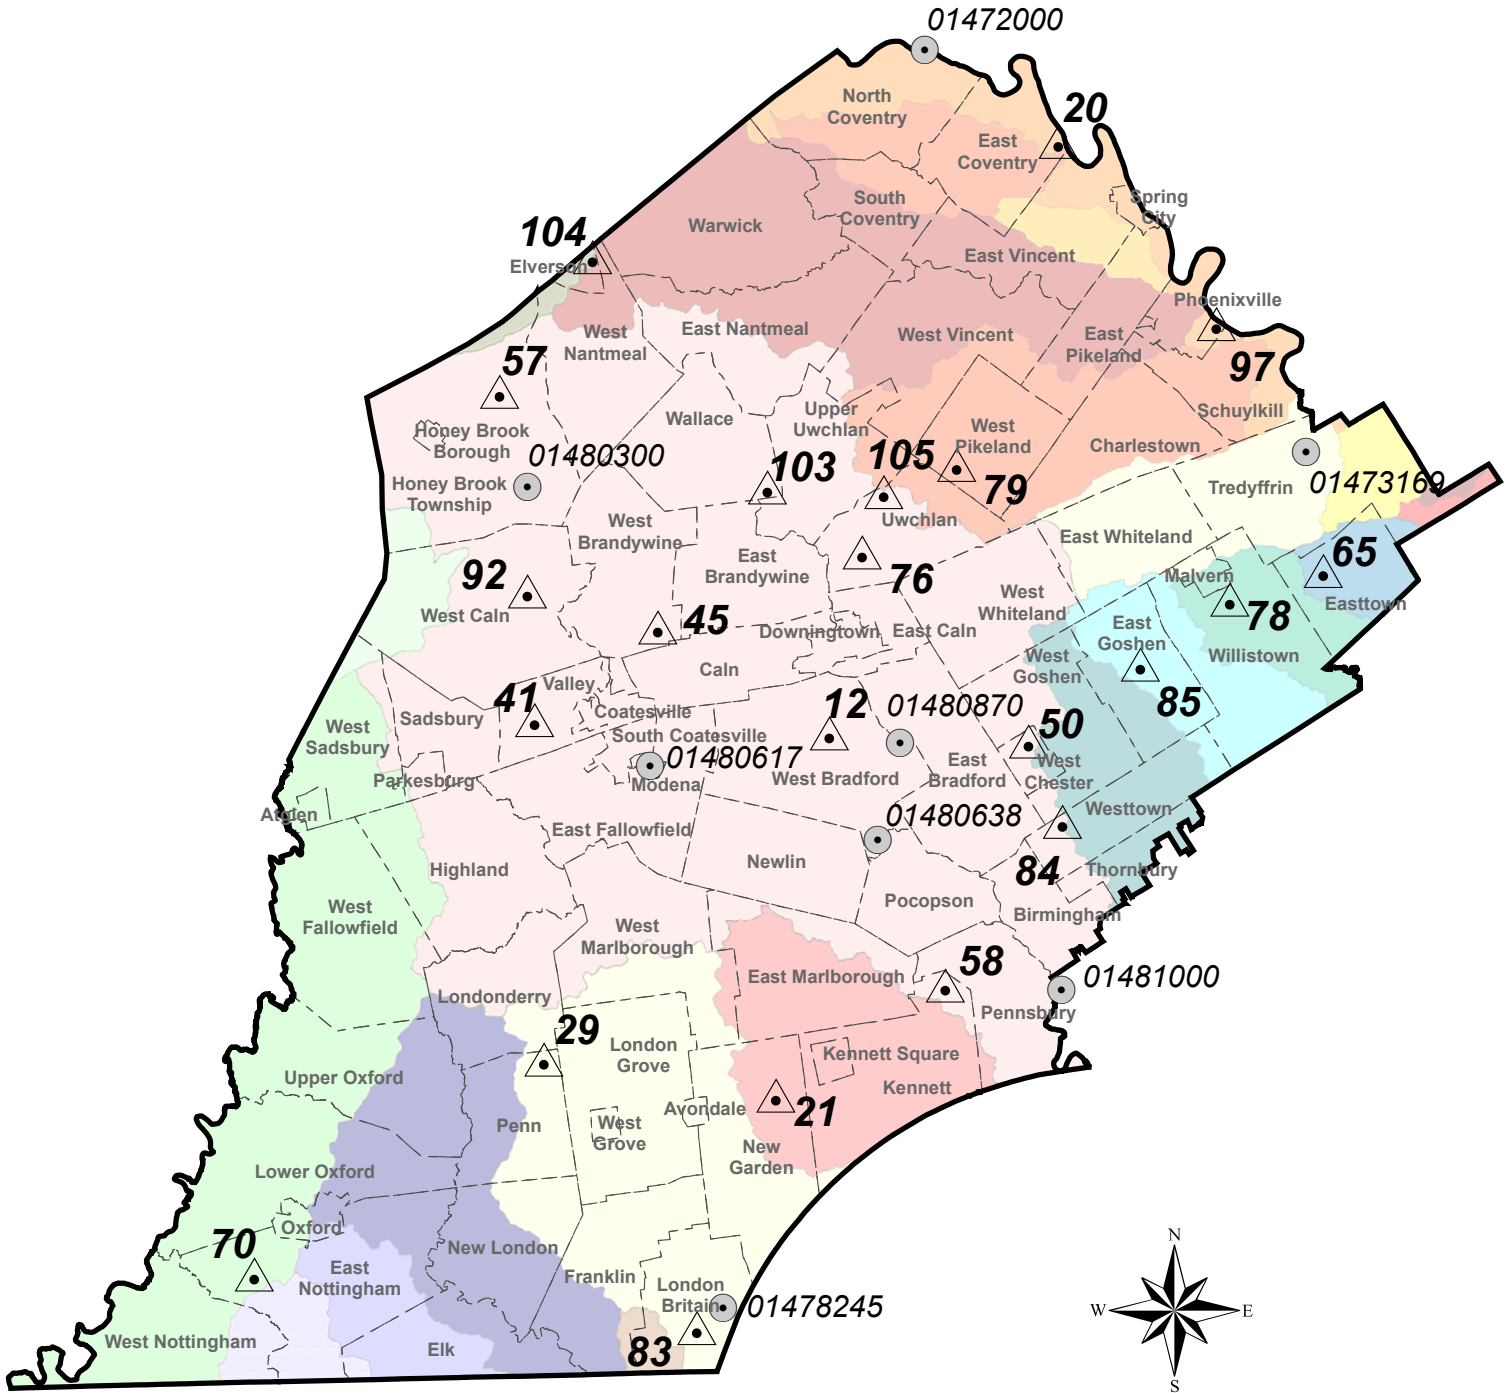

Precipitation Gages in Chester County

- △ CCWRA Volunteer Rainfall Observer Network
- U.S. Geological Survey Precipitation Gages

0 1.5 3 6 9 12 Miles