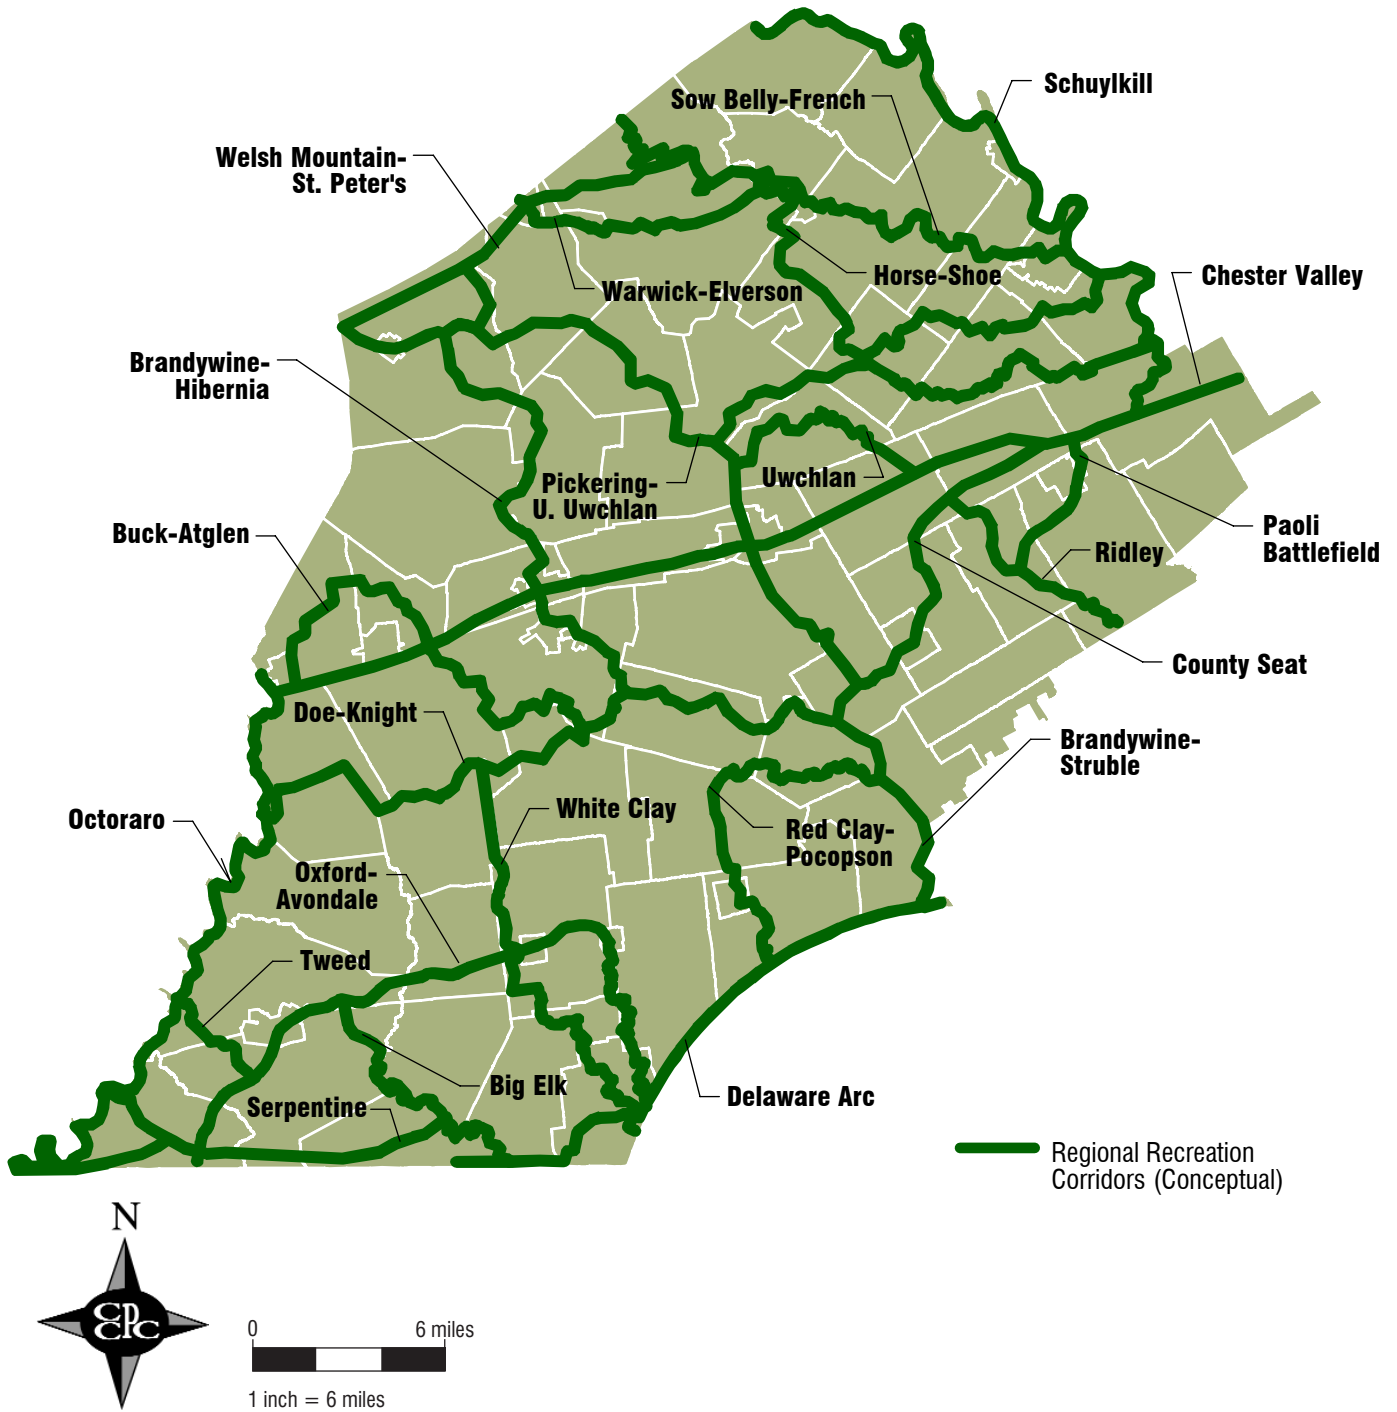

**Figure 12.1: Regional Recreation Corridors**

The data and files for maps in this document were digitally compiled by the Chester County Planning Commission (CCPC) of Chester County, PA. This information and data are provided for reference purposes only and should not be used for any detailed engineering purposes. The CCPC and Chester County make no claims as to the completeness, accuracy, or currency of the paper map or the digital data and files used to generate the map.