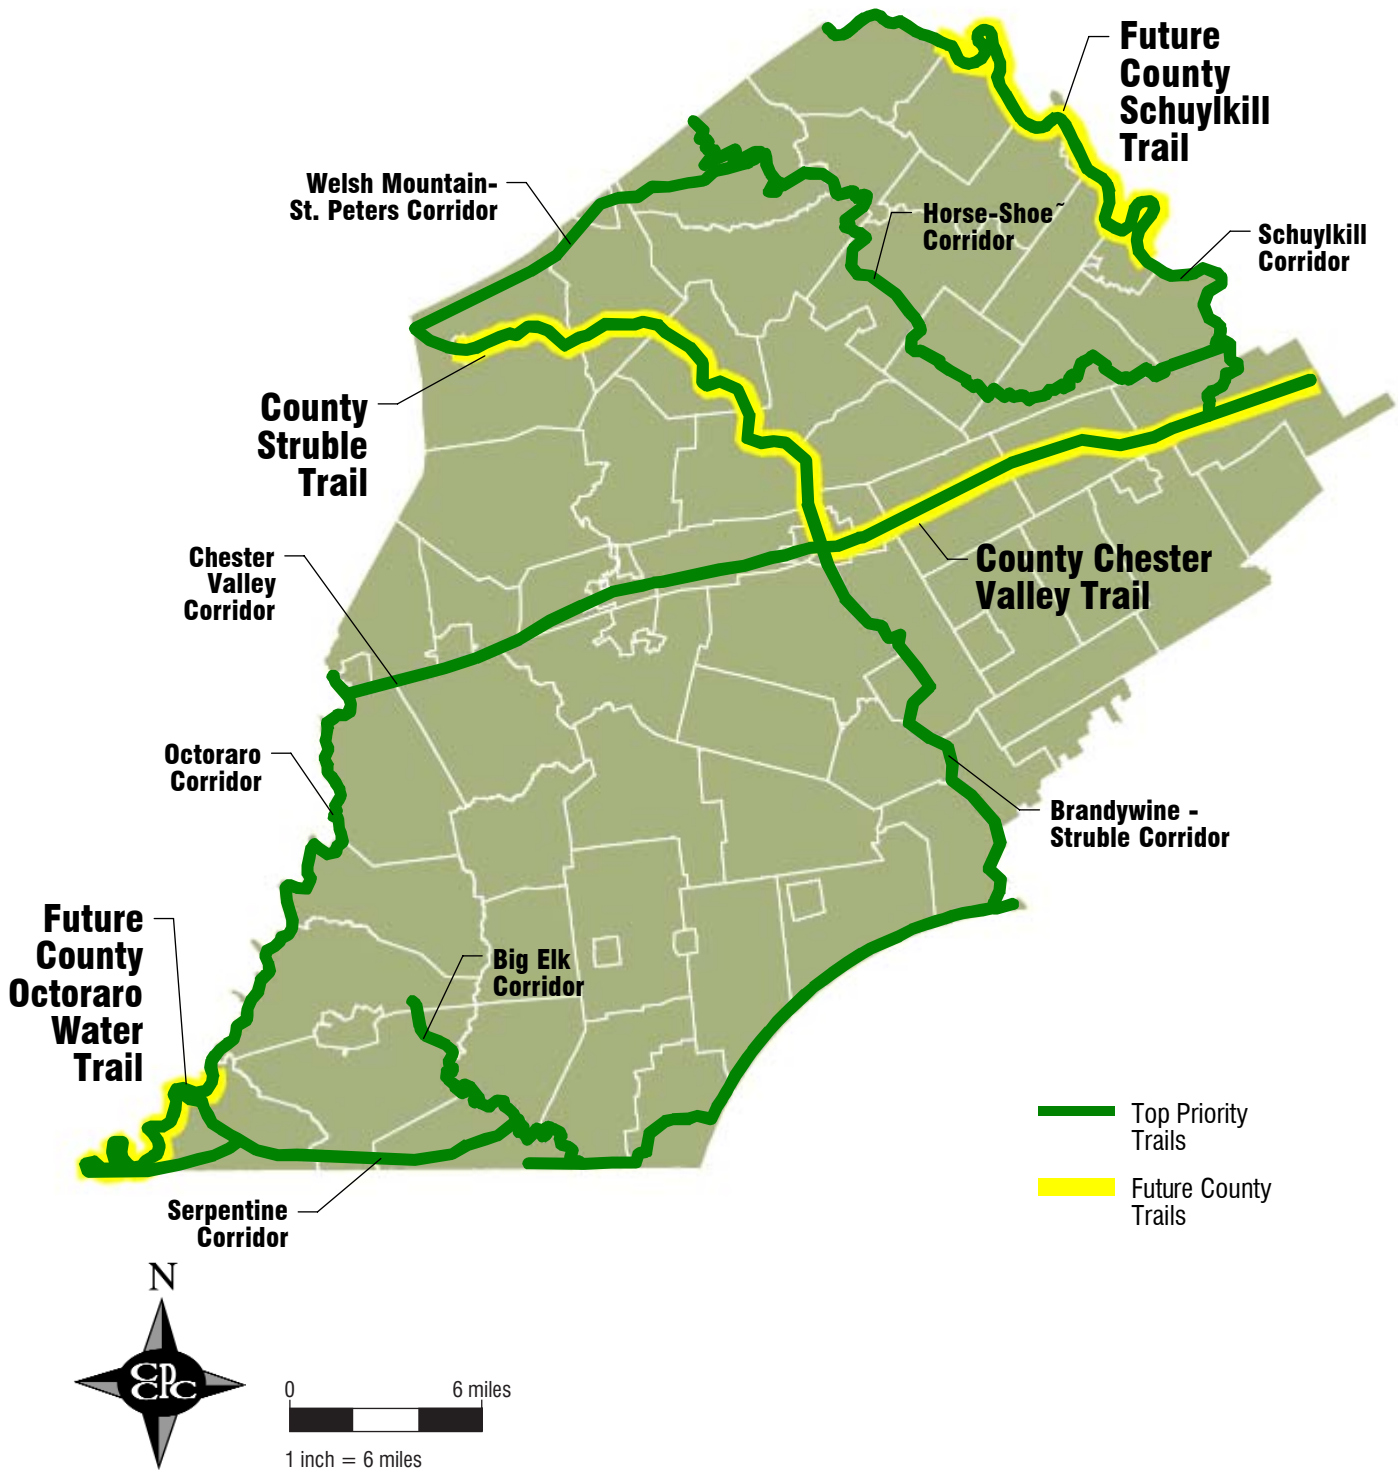

Figure 12.32: Regional Priority Trail Corridors

The data and files for maps in this document were digitally compiled by the Chester County Planning Commission (CCPC) of Chester County, PA. This information and data are provided for reference purposes only and should not be used for any detailed engineering purposes. The CCPC and Chester County make no claims as to the completeness, accuracy, or currency of the paper map or the digital data and files used to generate the map.