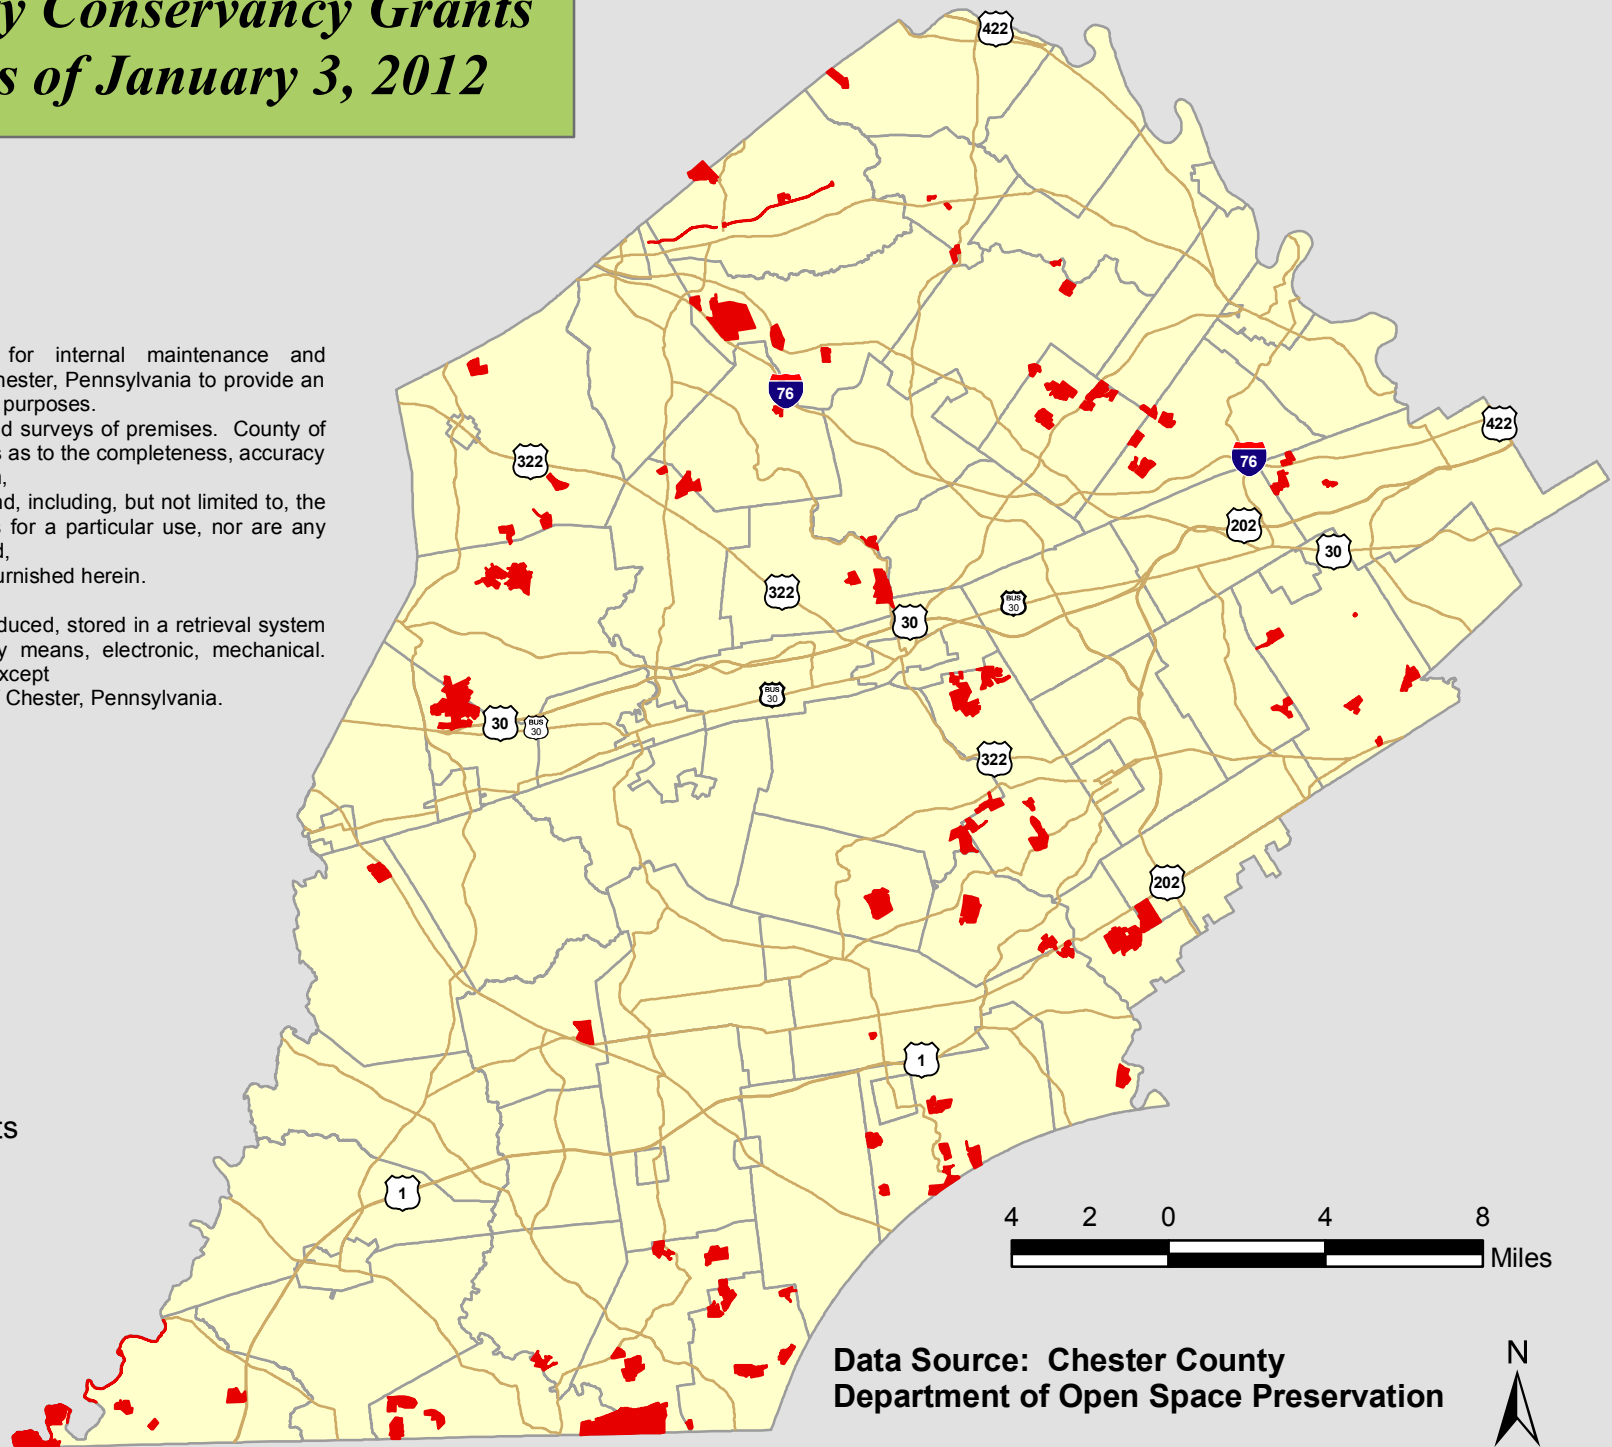

Chester County Conservancy Grants Completed as of January 3, 2012

This map was digitally compiled for internal maintenance and developmental use by the County of Chester, Pennsylvania to provide an index to parcels and for other reference purposes. Parcel lines do not represent actual field surveys of premises. County of Chester, Pennsylvania makes no claims as to the completeness, accuracy or content of any data contained hereon, and makes no representation of any kind, including, but not limited to, the warranties of merchantability or fitness for a particular use, nor are any such warranties to be implied or inferred, with respect to the information or data furnished herein.

Legend

-  Conservancy Grants
-  Major Roads
-  Municipalities

Data Source: Chester County
Department of Open Space Preservation