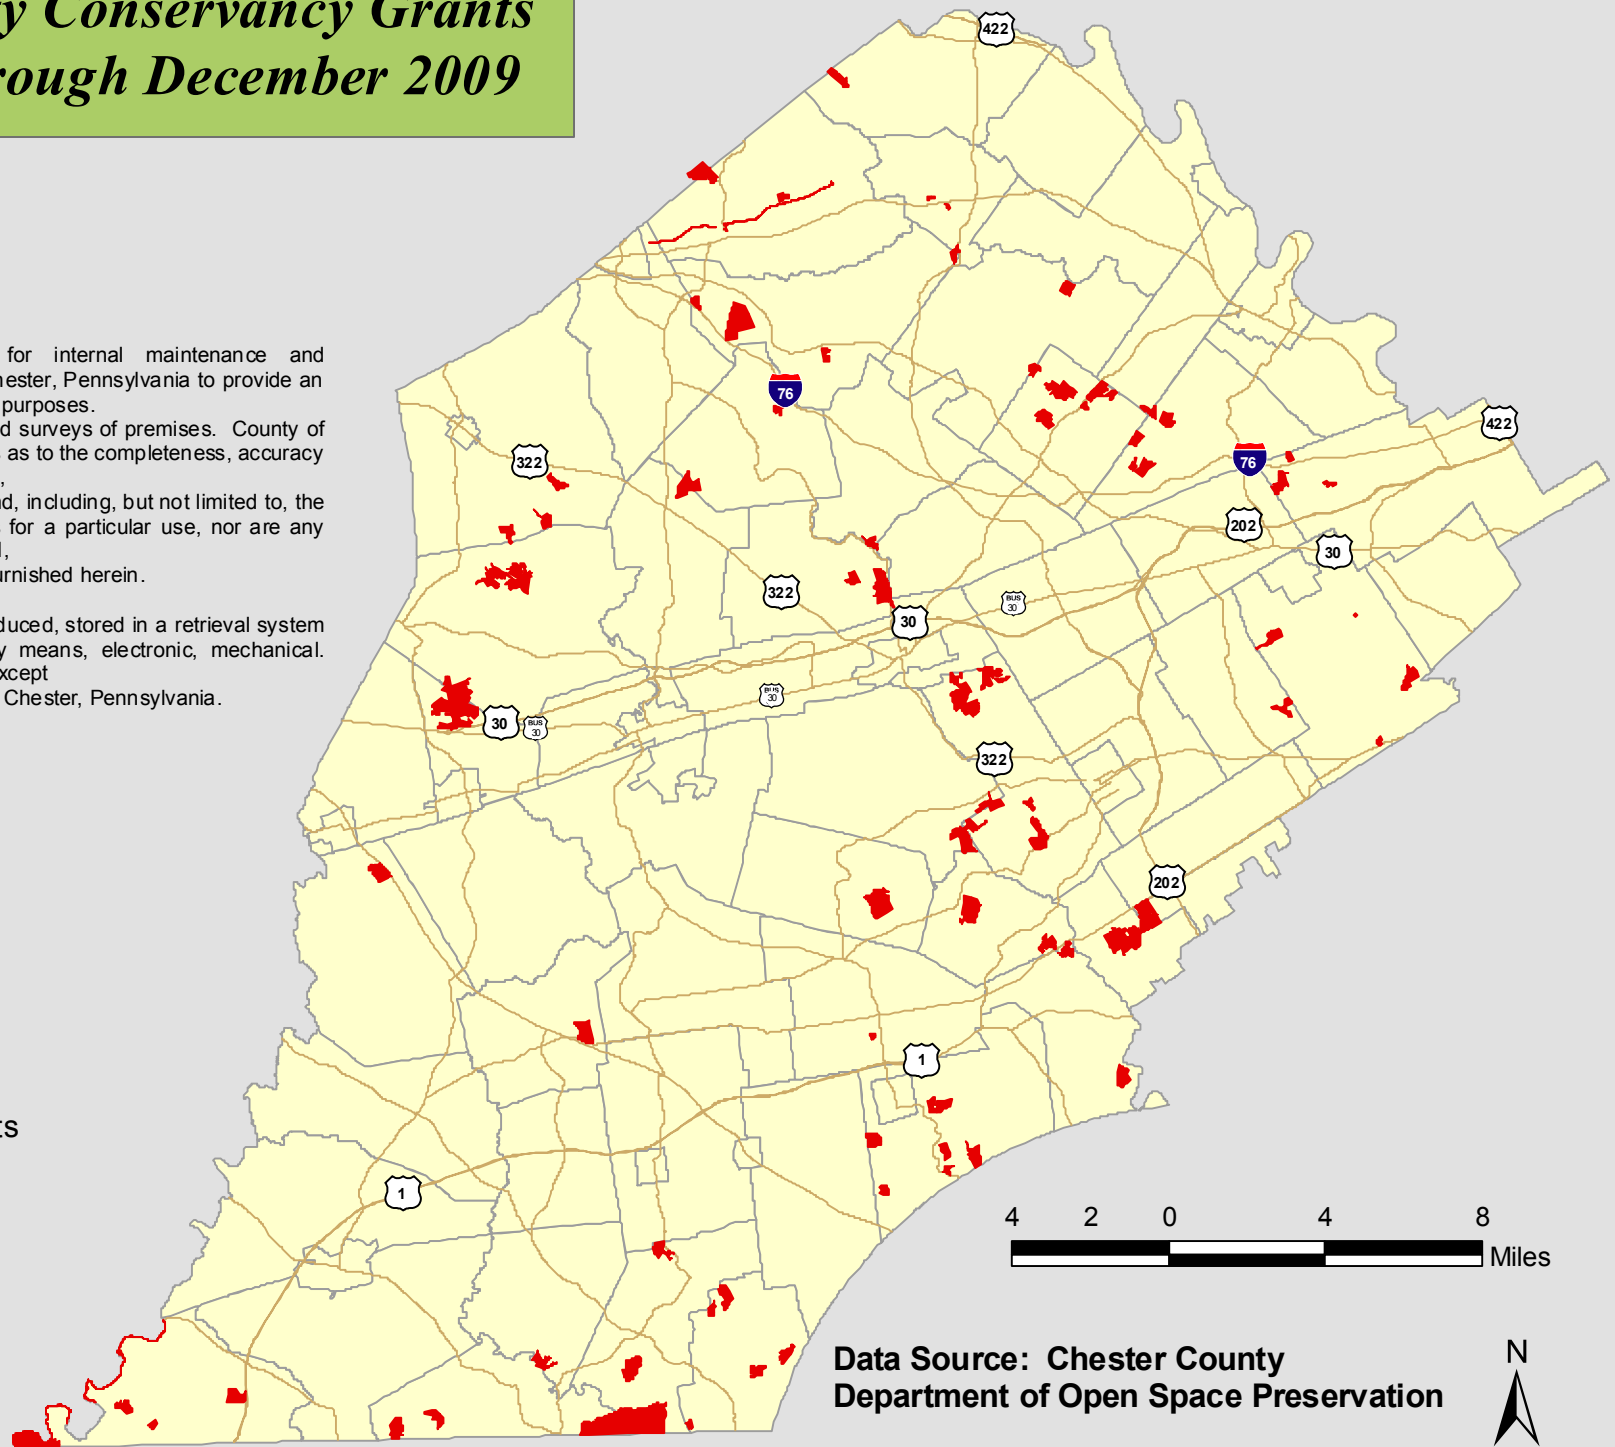

# *Chester County Conservancy Grants Completed through December 2009*

This map was digitally compiled for internal maintenance and developmental use by the County of Chester, Pennsylvania to provide an index to parcels and for other reference purposes. Parcel lines do not represent actual field surveys of premises. County of Chester, Pennsylvania makes no claims as to the completeness, accuracy or content of any data contained hereon, and makes no representation of any kind, including, but not limited to, the warranties of merchantability or fitness for a particular use, nor are any such warranties to be implied or inferred, with respect to the information or data furnished herein.

## Legend

-  Conservancy Grants
-  Major Roads
-  Municipalities

Data Source: Chester County  
Department of Open Space Preservation