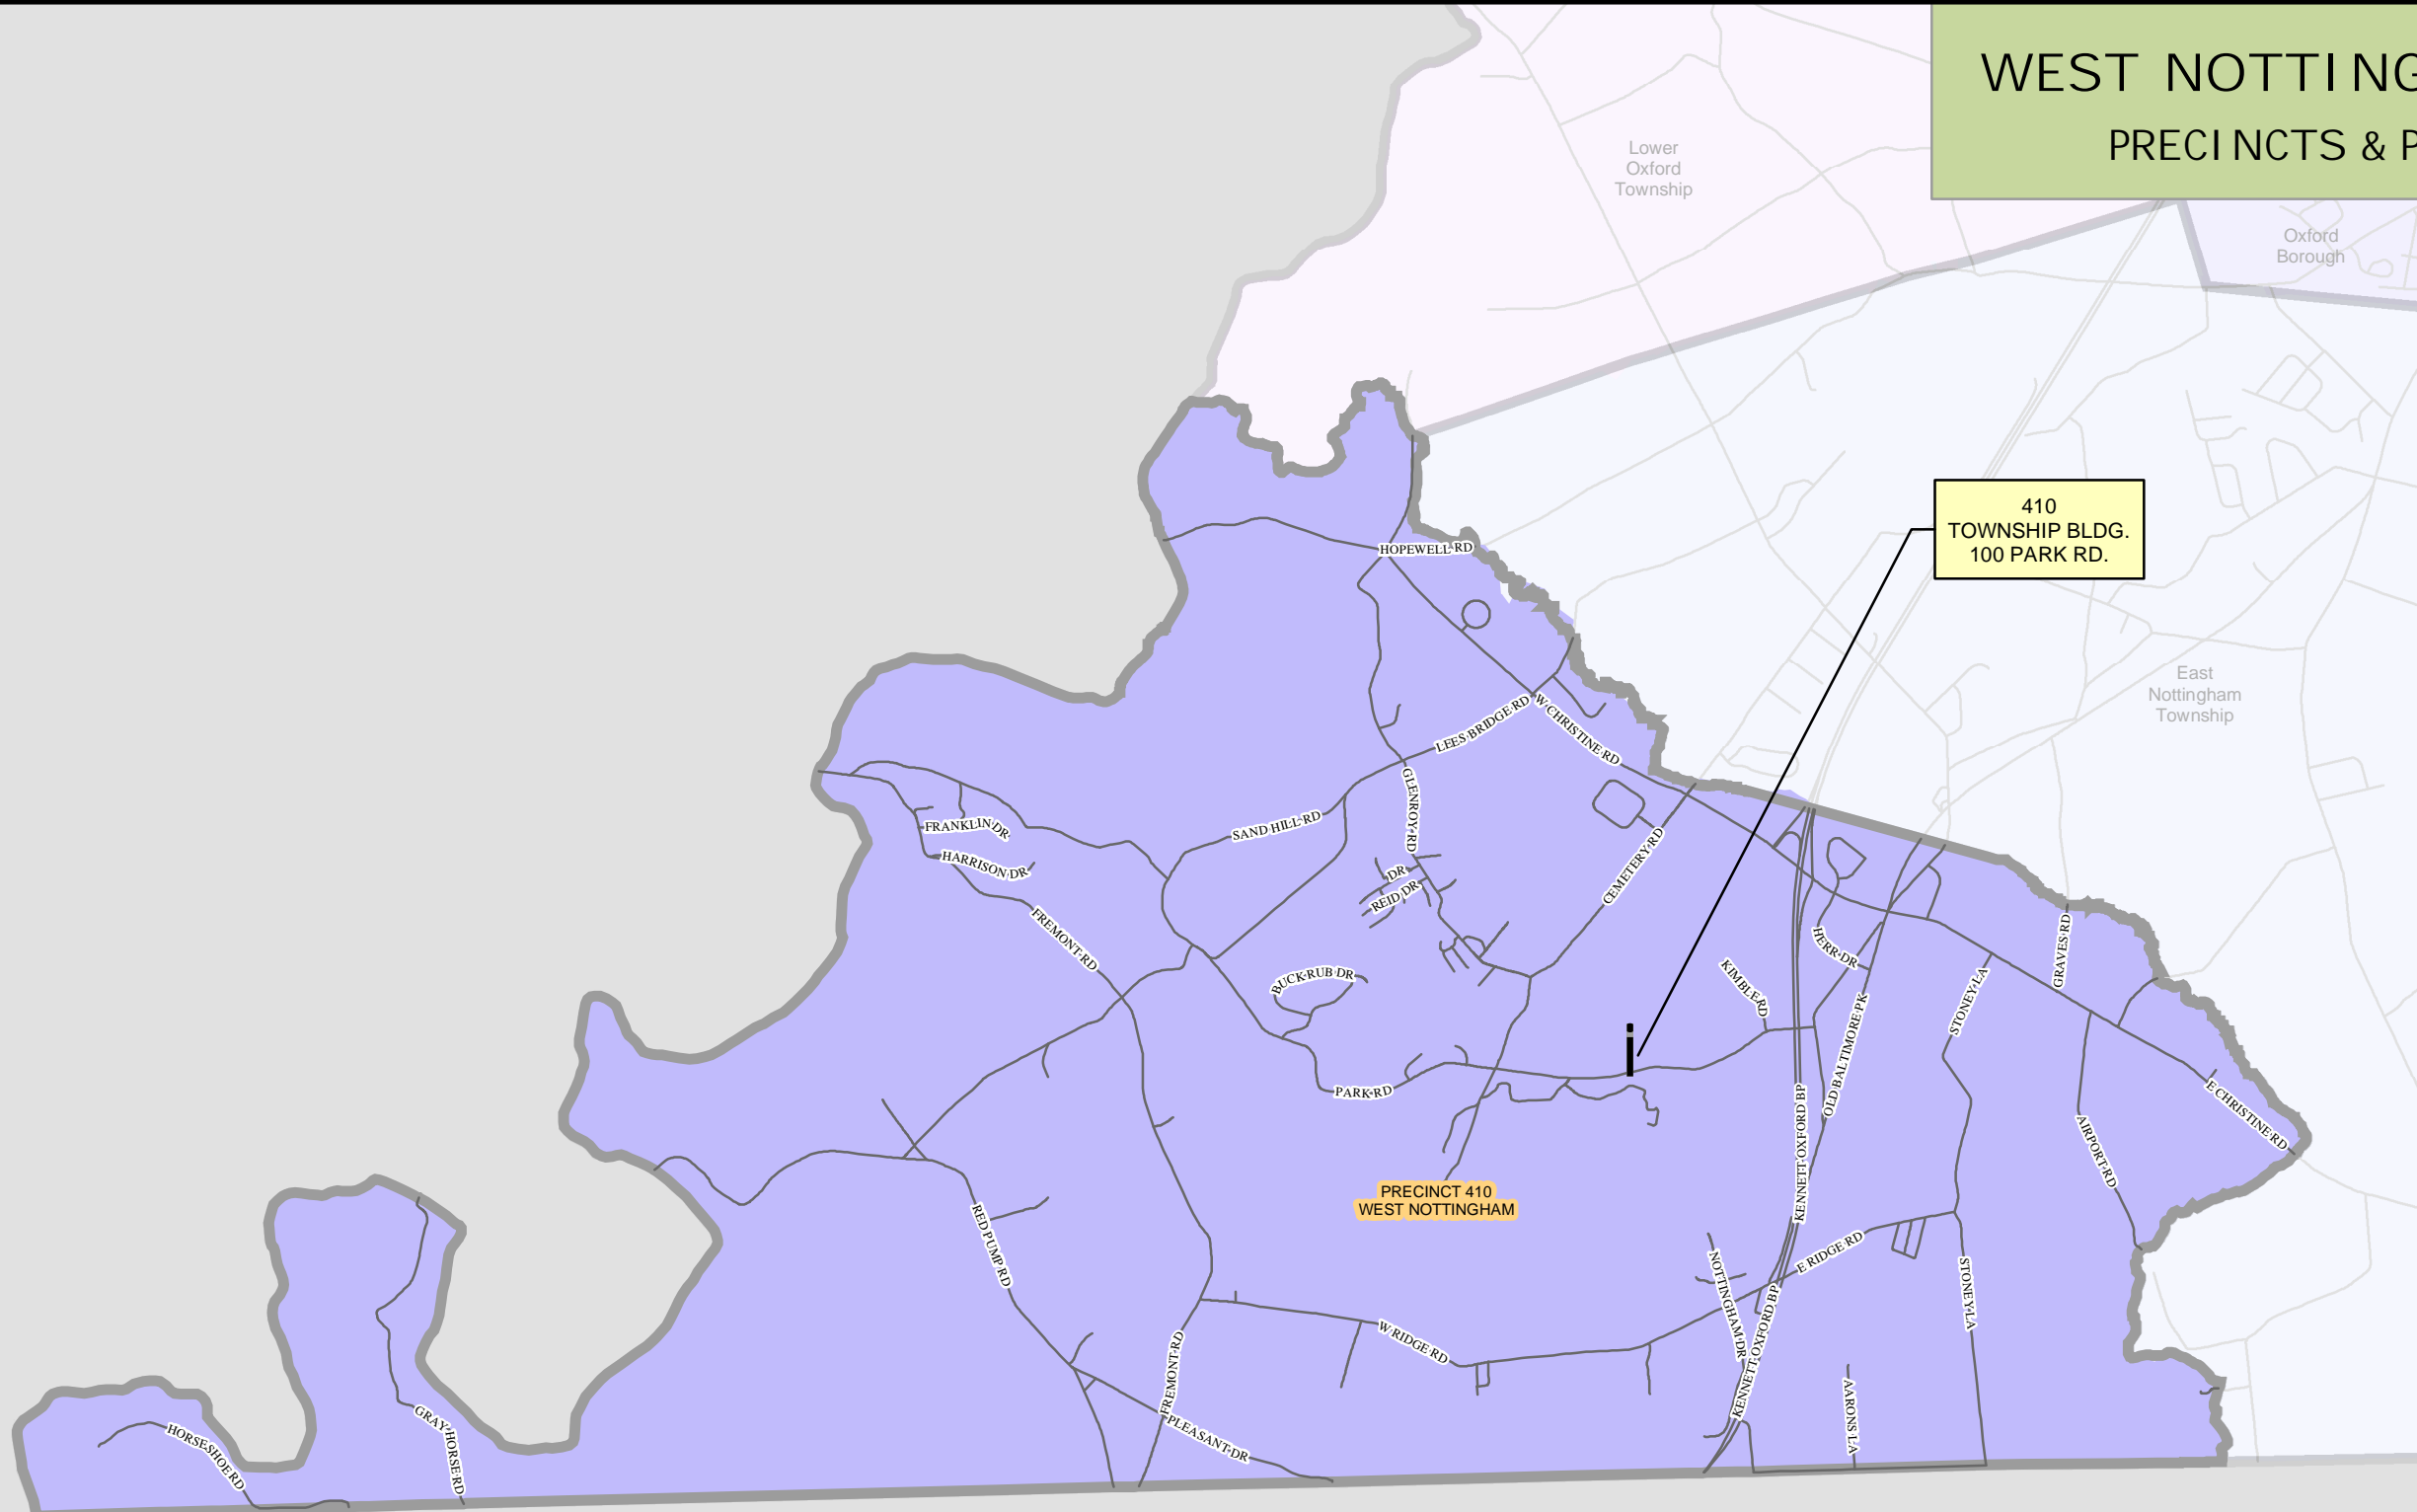

WEST NOTTINGHAM TOWNSHIP PRECINCTS & POLLING PLACES

2

Legend

- POLLING LOCATIONS
- ROADS
- PRECINCTS
- PRECINCT NUMBER
  PRECINCT NAME
- PRECINCT NUMBER
  POLLING PLACE NAME
  POLLING PLACE ADDRESS

For election results, polling location changes, or any other election related information, visit the Chester County Dept. of Voter Services website at <http://dsf.chesco.org/election/site/default.asp>

NOTES: Not for engineering purposes

Copyright (c) 2006. County of Chester, PA. All Rights Reserved.