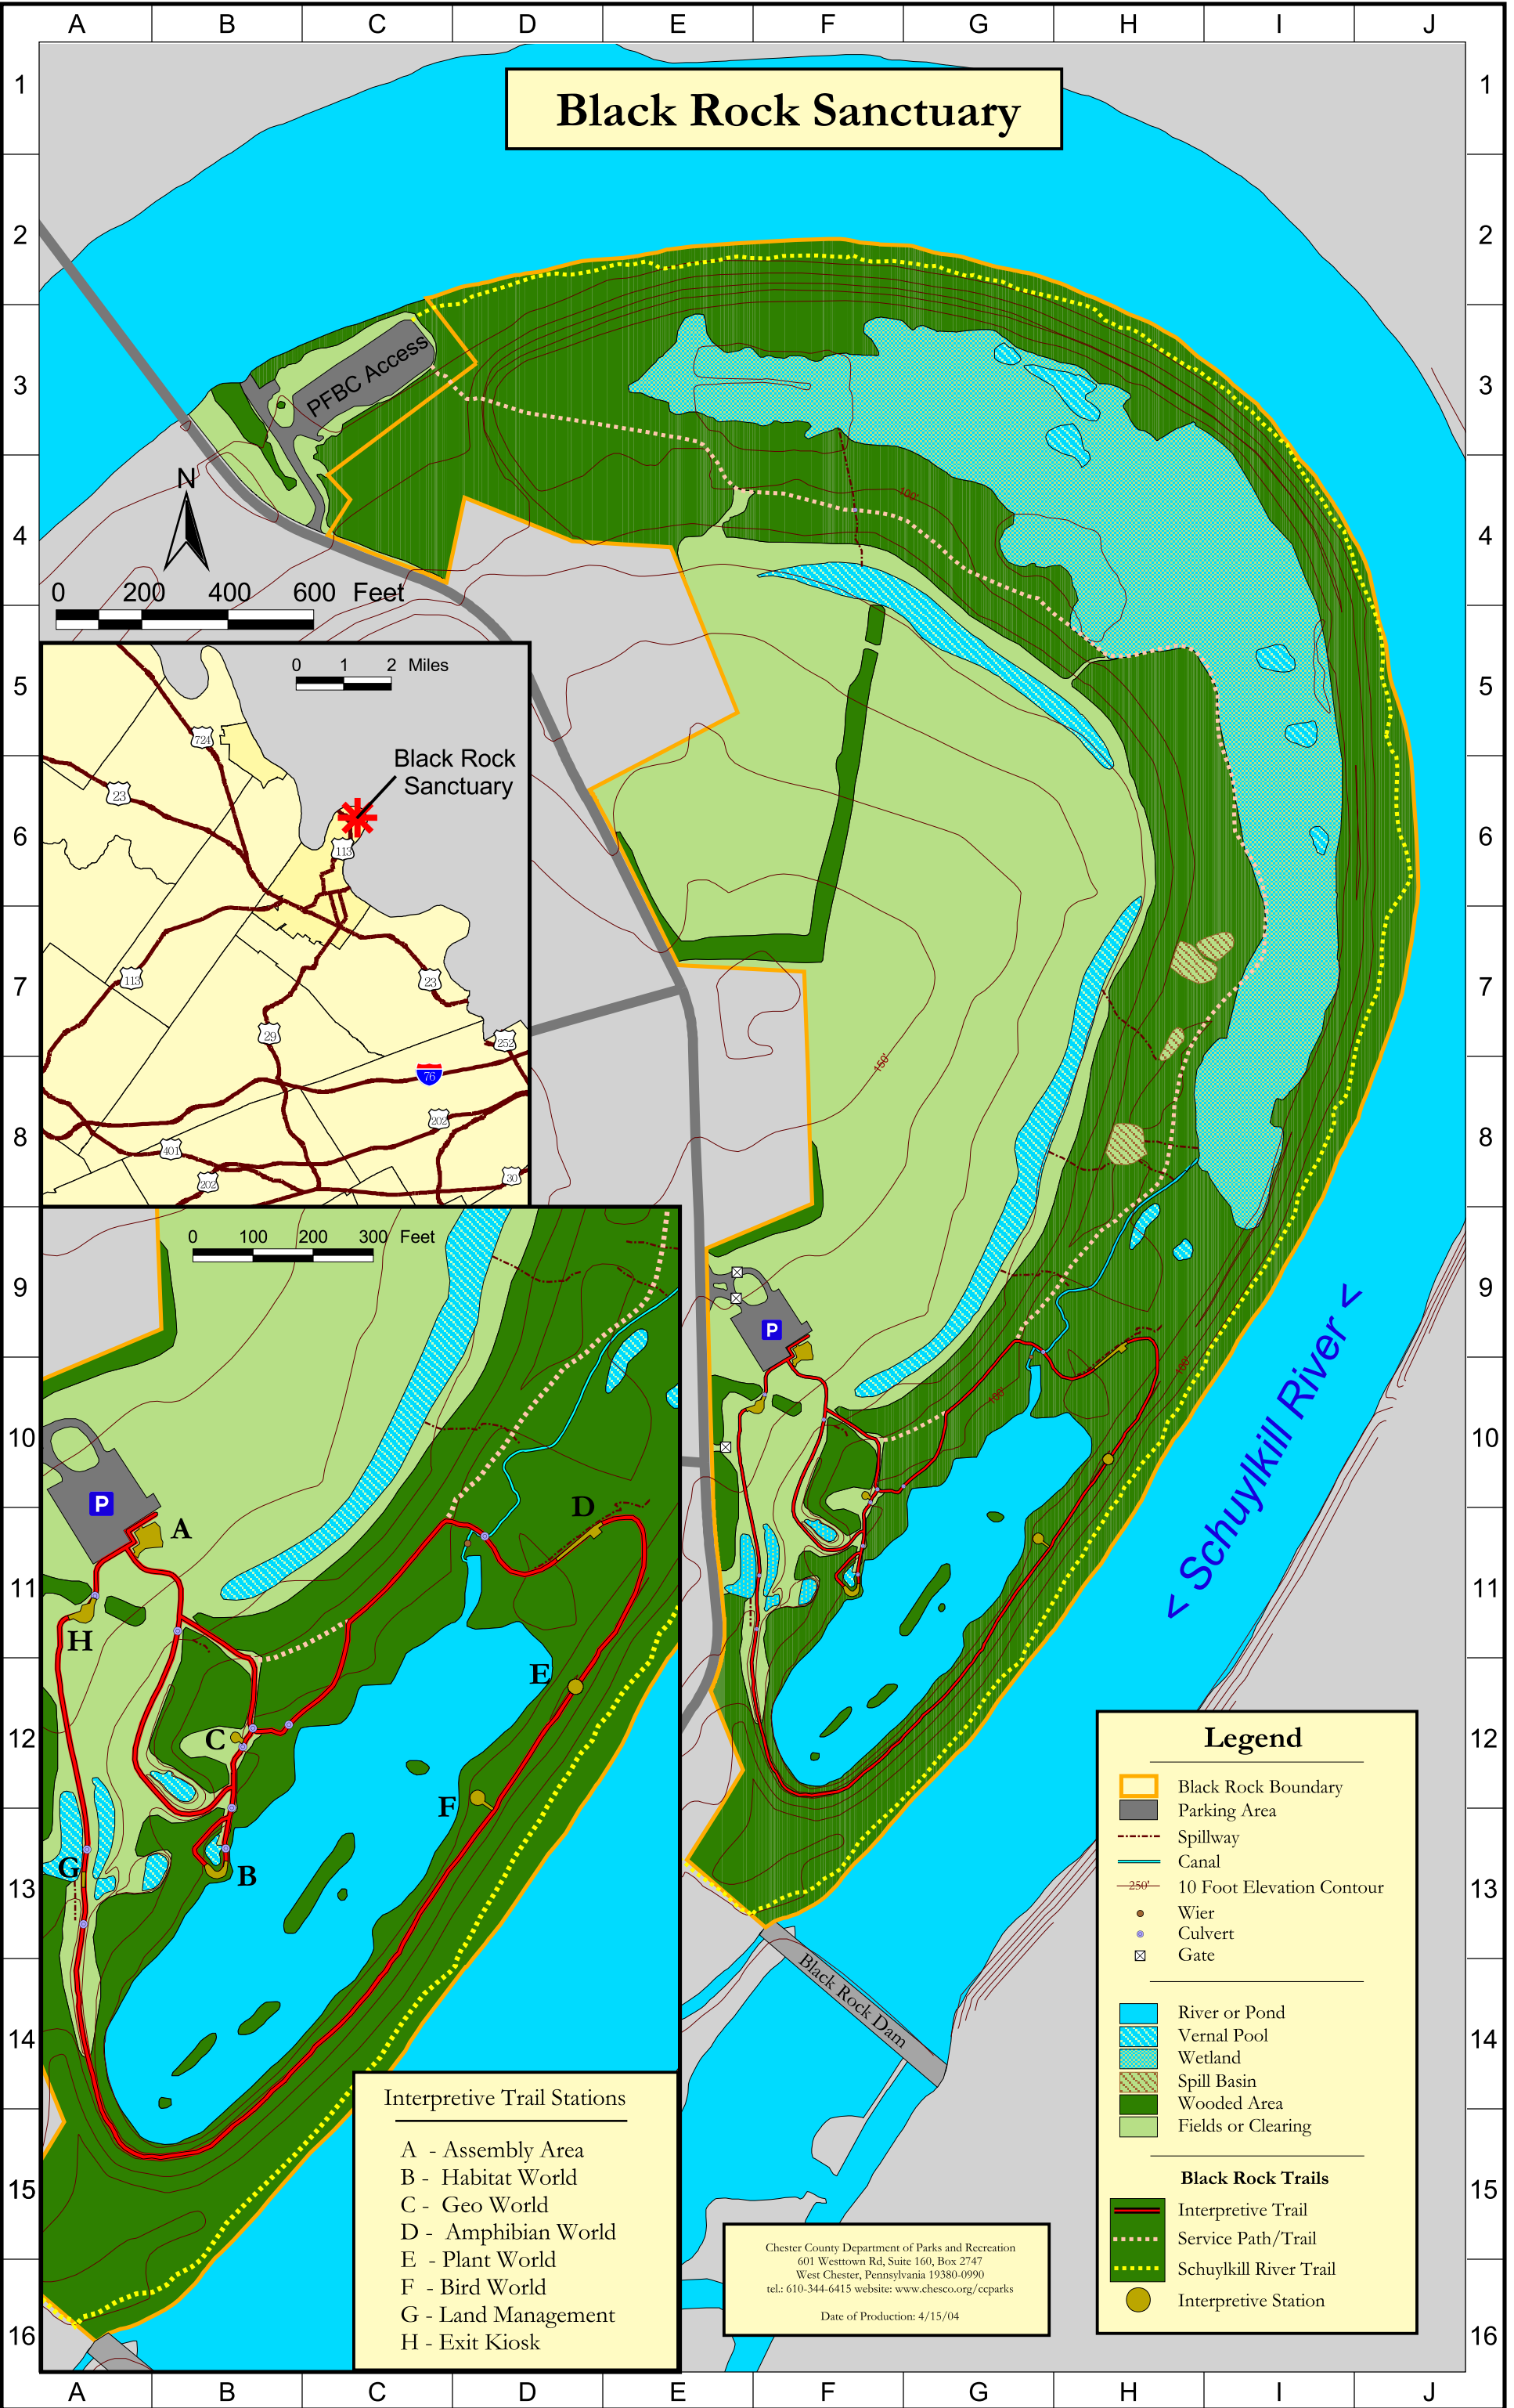

Black Rock Sanctuary

0 200 400 600 Feet

0 1 2 Miles

0 100 200 300 Feet

Interpretive Trail Stations

- A - Assembly Area
- B - Habitat World
- C - Geo World
- D - Amphibian World
- E - Plant World
- F - Bird World
- G - Land Management
- H - Exit Kiosk

Legend

- Black Rock Boundary
- Parking Area
- Spillway
- Canal
- 10 Foot Elevation Contour
- Wier
- Culvert
- Gate

- River or Pond
- Vernal Pool
- Wetland
- Spill Basin
- Wooded Area
- Fields or Clearing

Black Rock Trails

- Interpretive Trail
- Service Path/Trail
- Schuylkill River Trail
- Interpretive Station