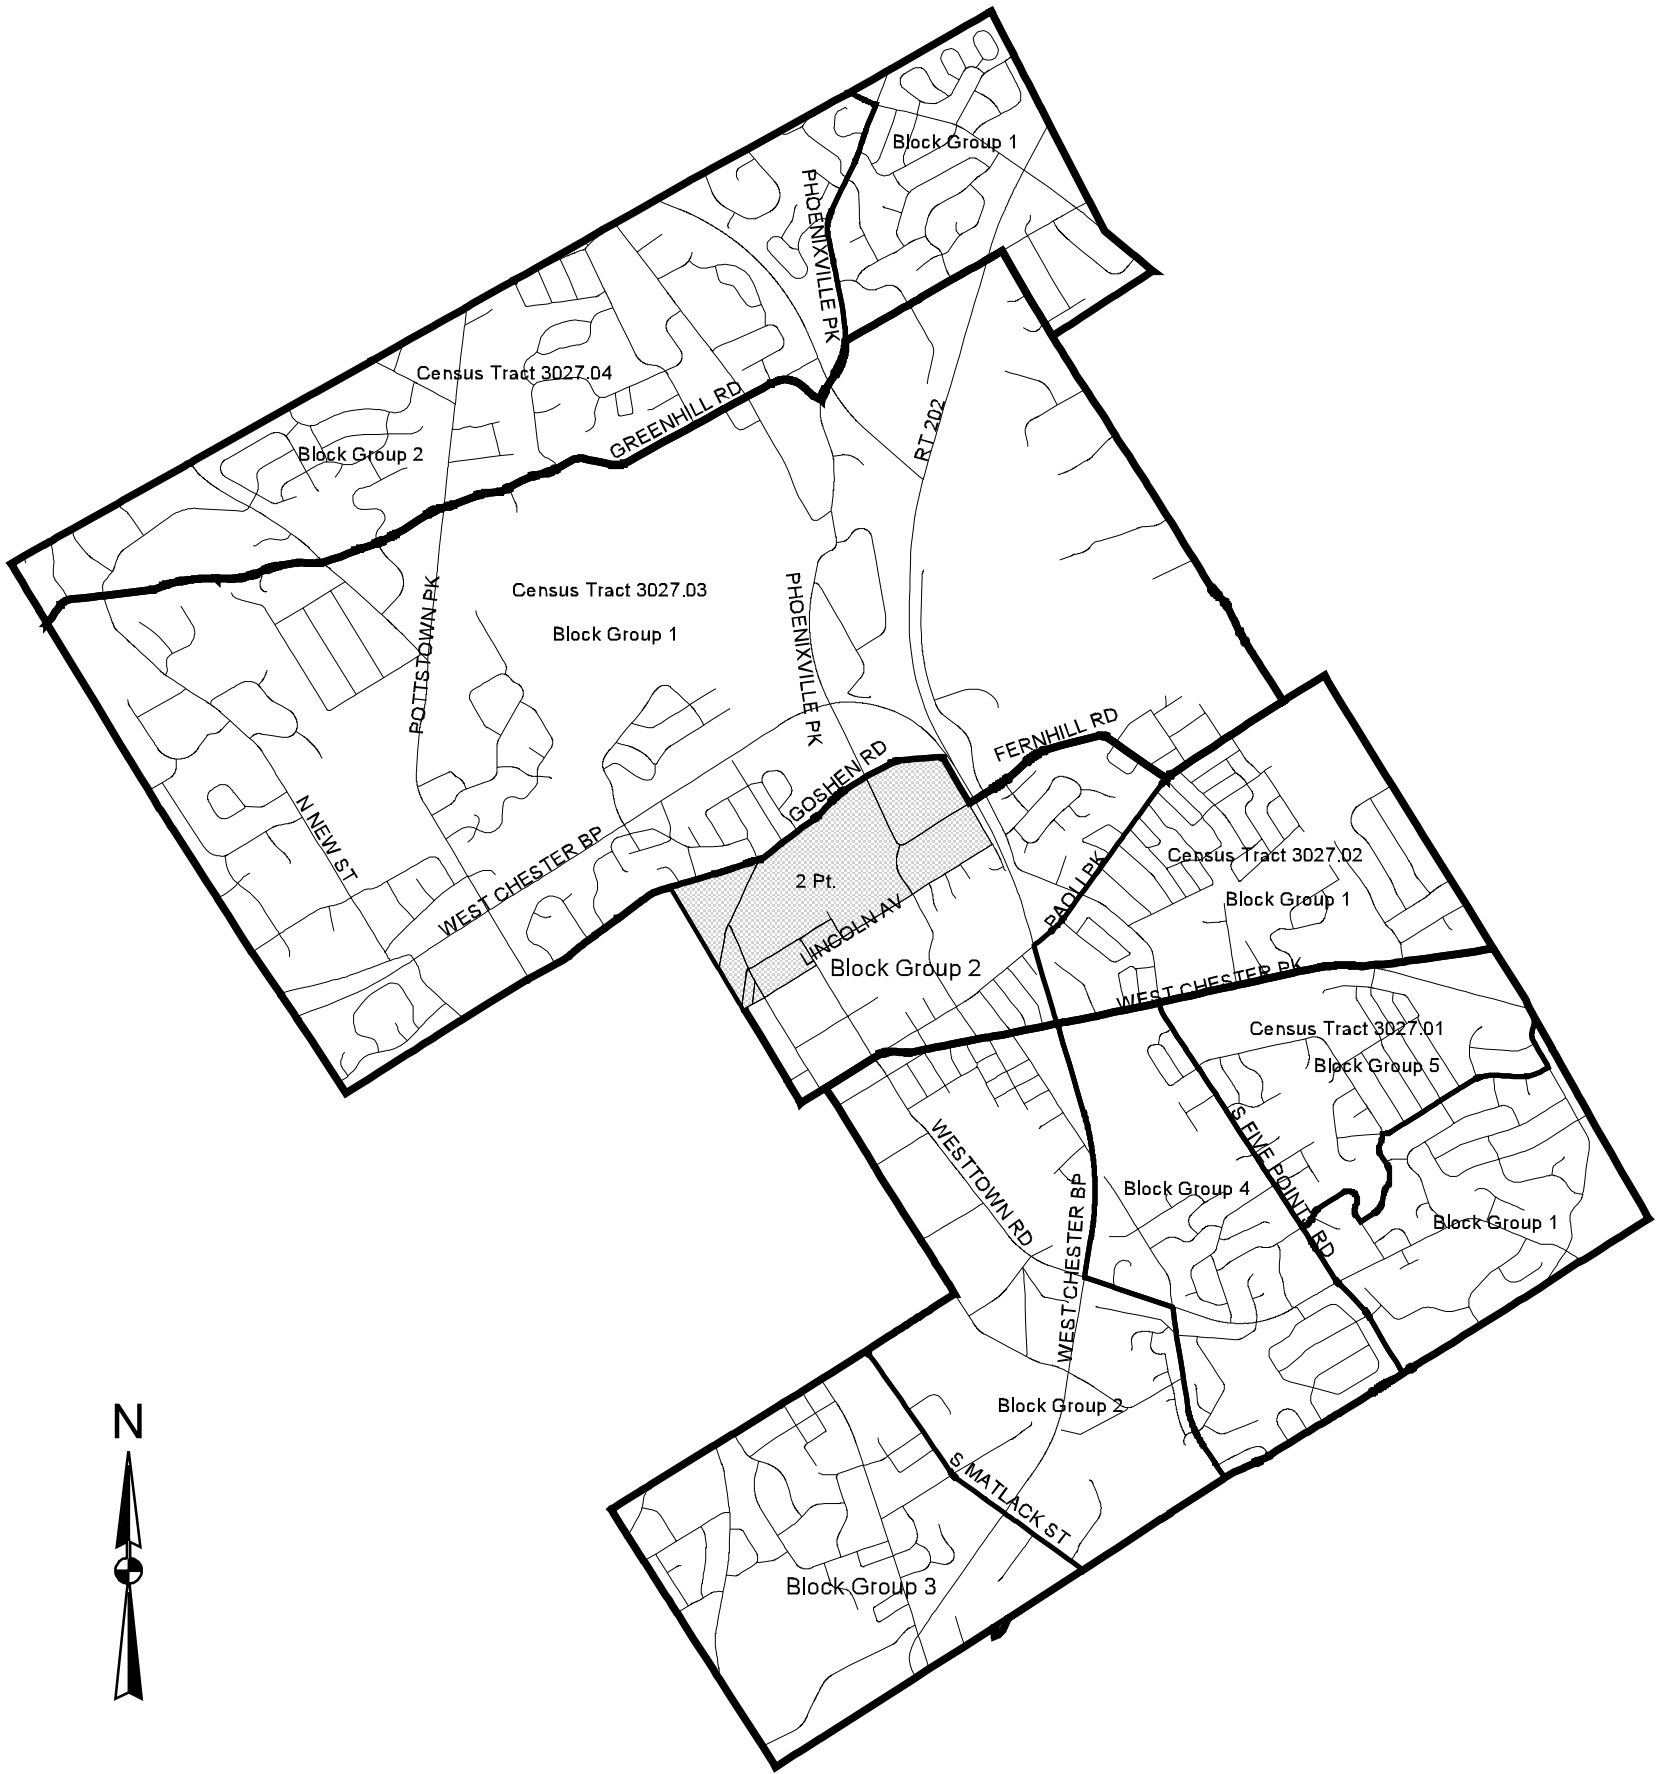

West Goshen Township

Census Tract	Block Group	# Persons	# Low/Mod	% Low/Mod
3027.02	2 pt.	976	413	42.3%

Legend

- Roads
- Block Groups
- Census Tracts
- CDBG Eligible Areas