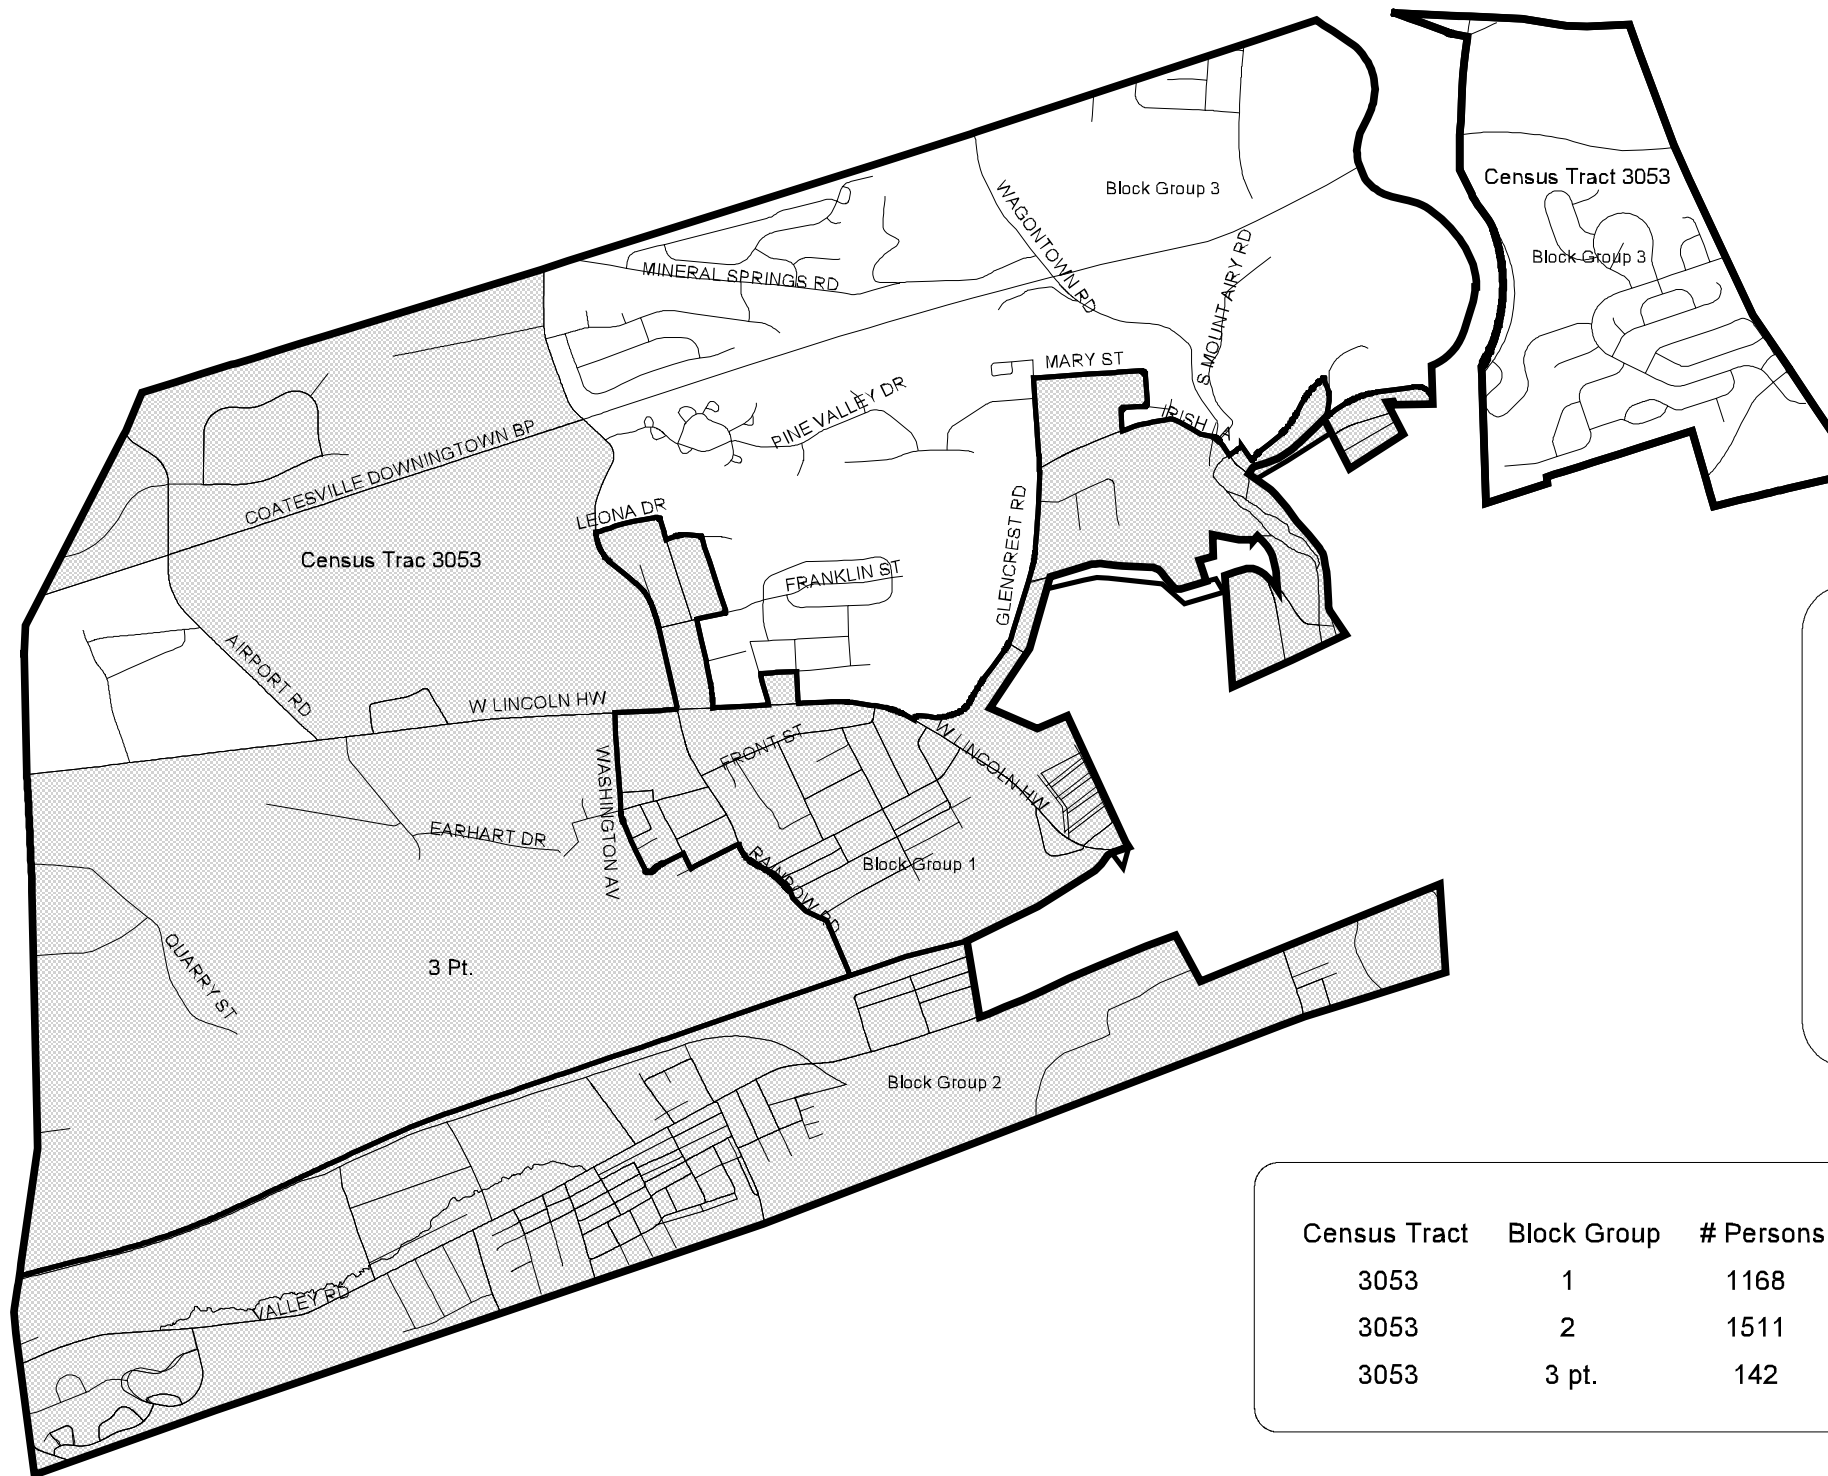

# Valley Township

### Legend

-  Roads
-  Block Groups
-  Census Tracts
-  CDBG Eligible Areas

Census Tract	Block Group	# Persons	# Low/Mod	% Low/Mod
3053	1	1168	709	60.7%
3053	2	1511	632	41.8%
3053	3 pt.	142	92	64.8%