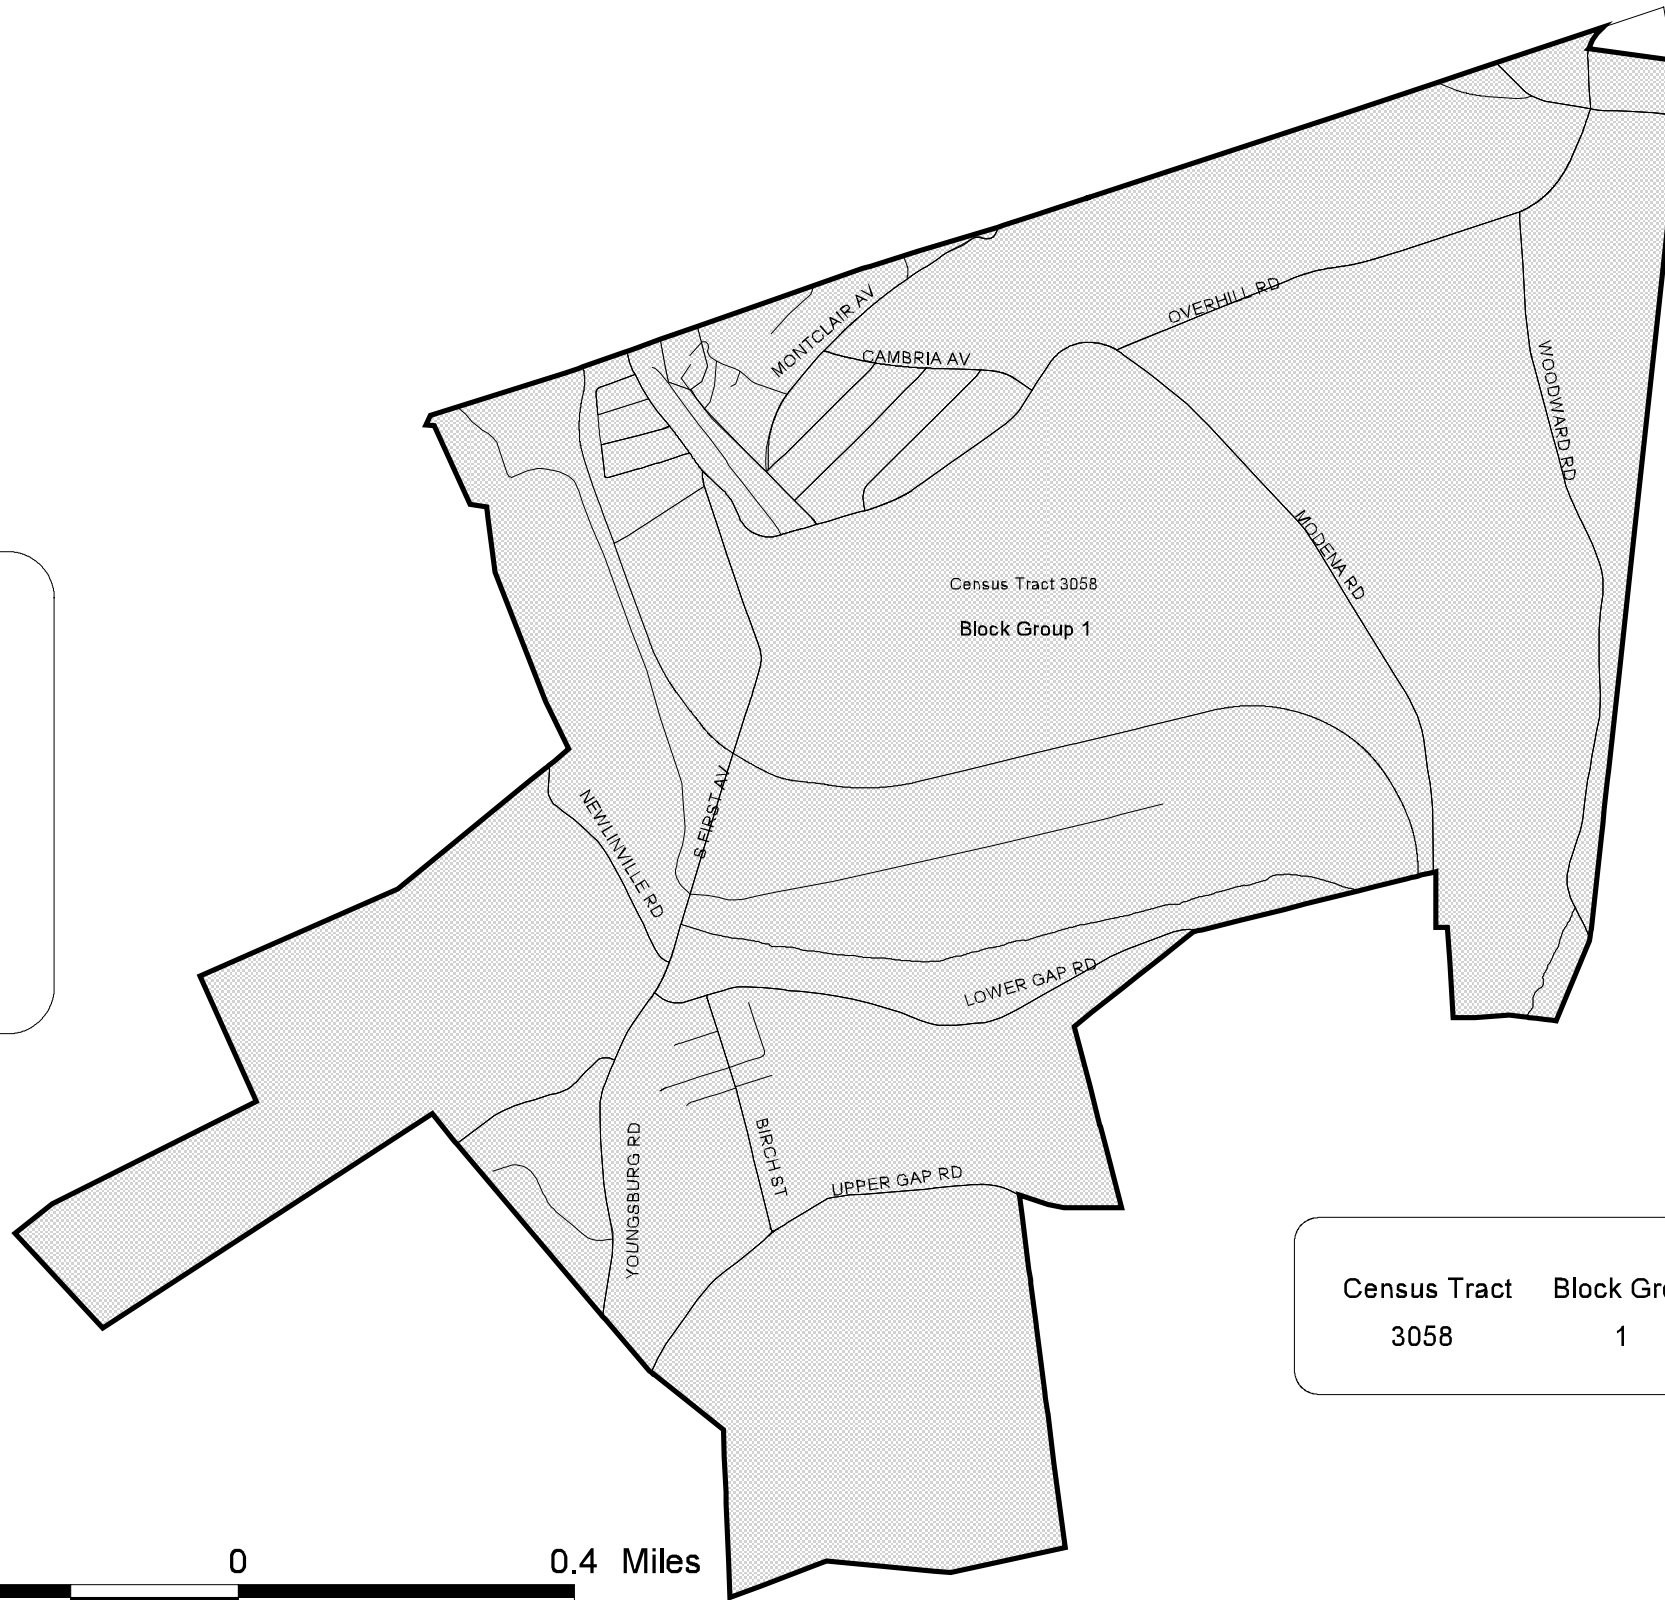

# South Coatesville Borough

**Legend**

-  Roads
-  Block Groups
-  Census Tracts
-  CDBG Eligible Areas

Census Tract	Block Group	# Persons	# Low/Mod	% Low/Mod
3058	1	996	588	59.0%