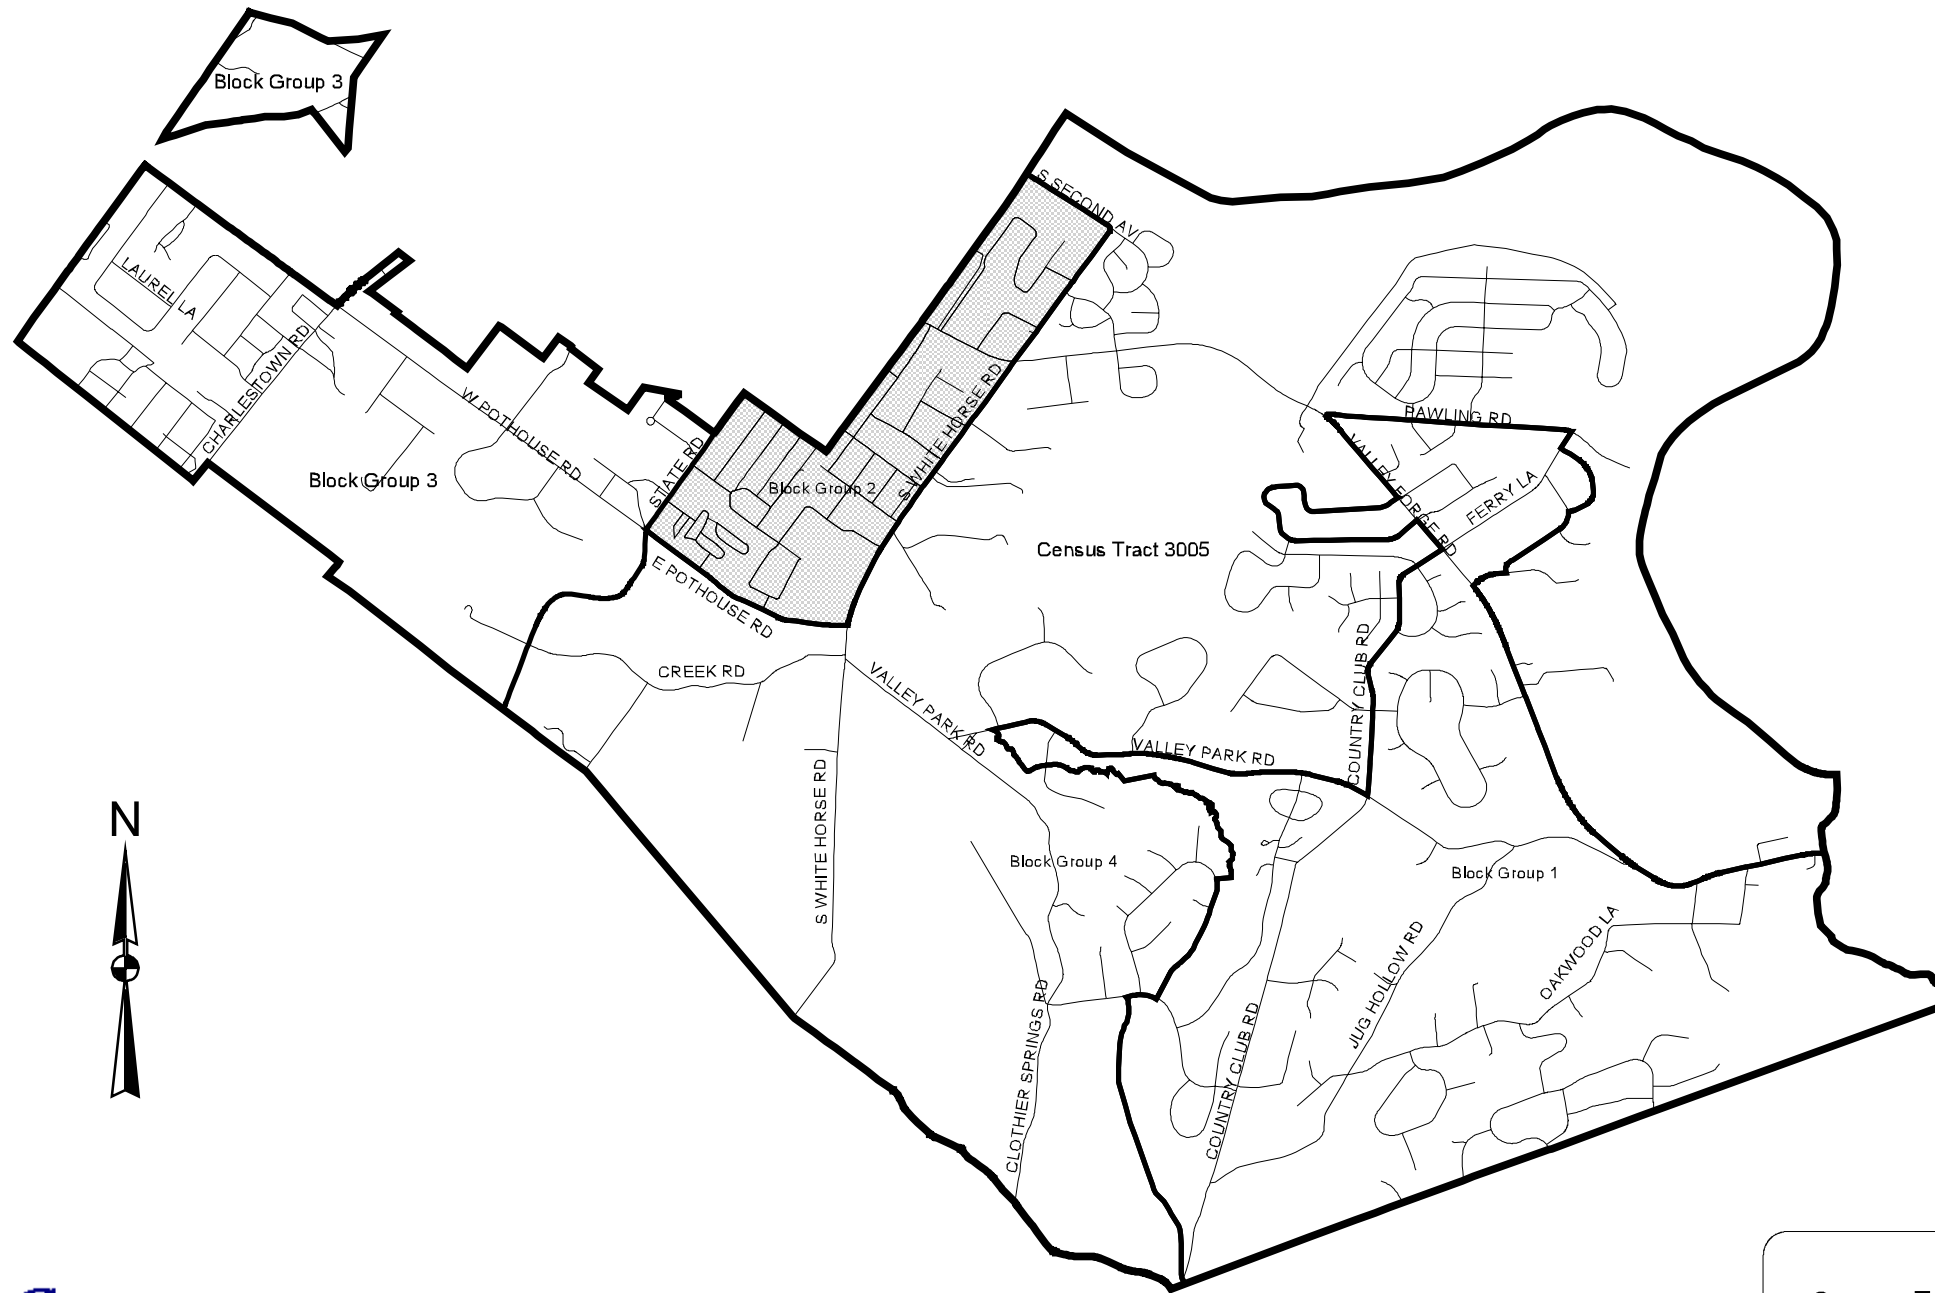

Schuylkill Township

Legend

-  Roads
-  Block Groups
-  Census Tracts
-  CDBG Eligible Areas

Census Tract	Block Group	# Persons	# Low/Mod	% Low/Mod
3005	2	1170	492	42.1%