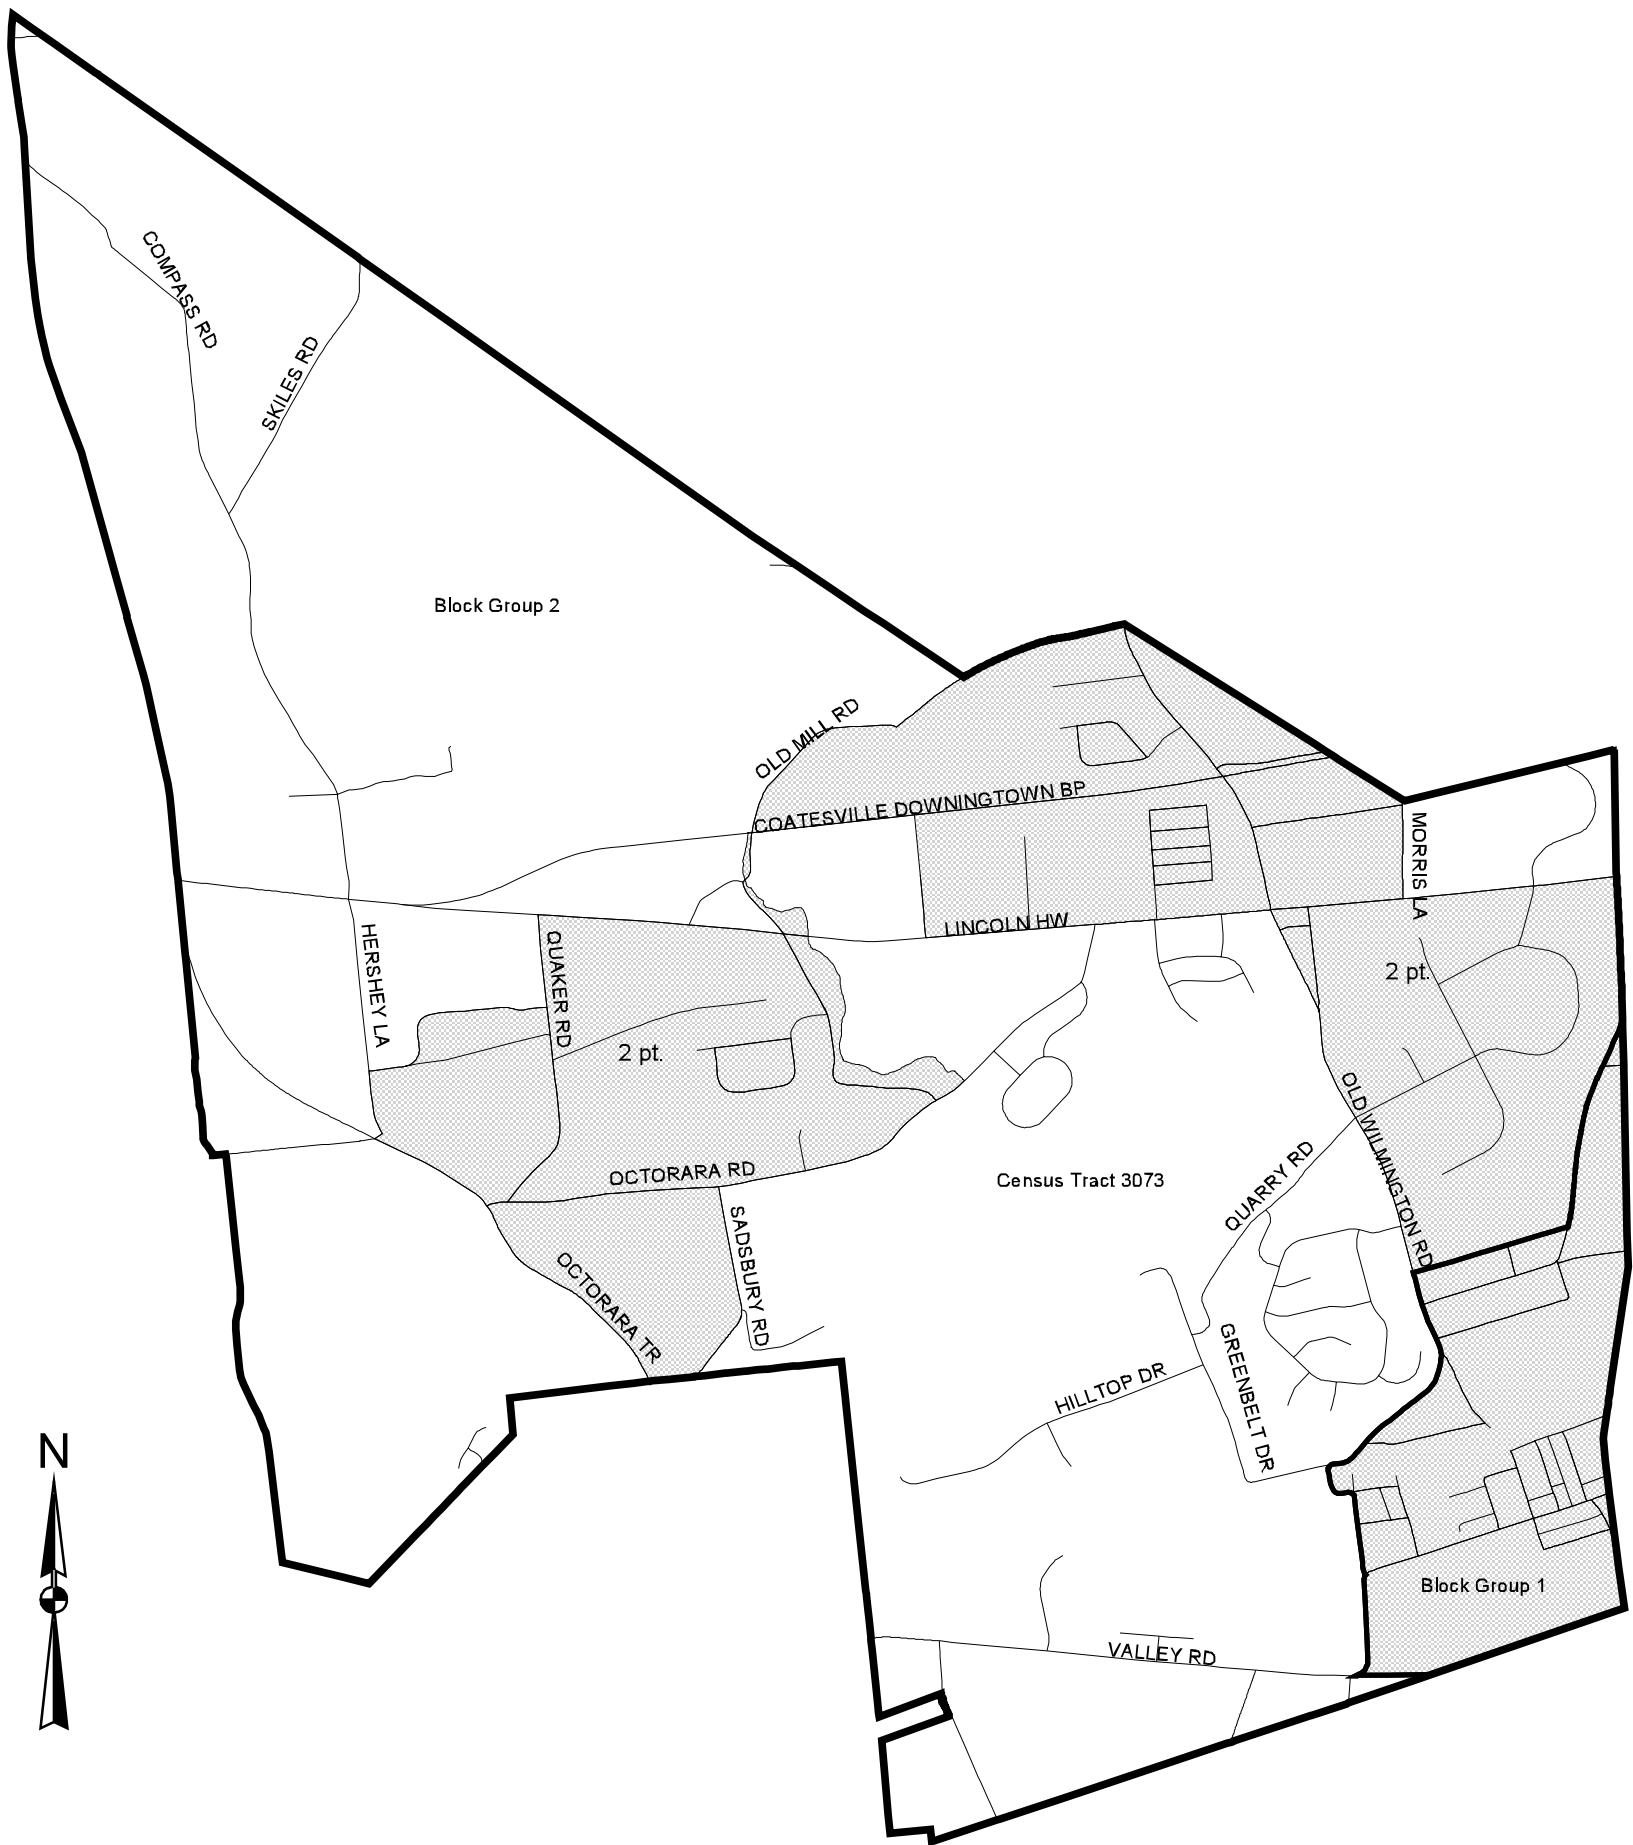

# Sadsbury Township

Census Tract	Block Group	# Persons	# Low/Mod	% Low/Mod
3073	1	685	306	44.7%
3073	2 pt.	1129	501	44.4%

### Legend

-  Roads
-  Block Groups
-  Census Tracts
-  CDBG Eligible Areas