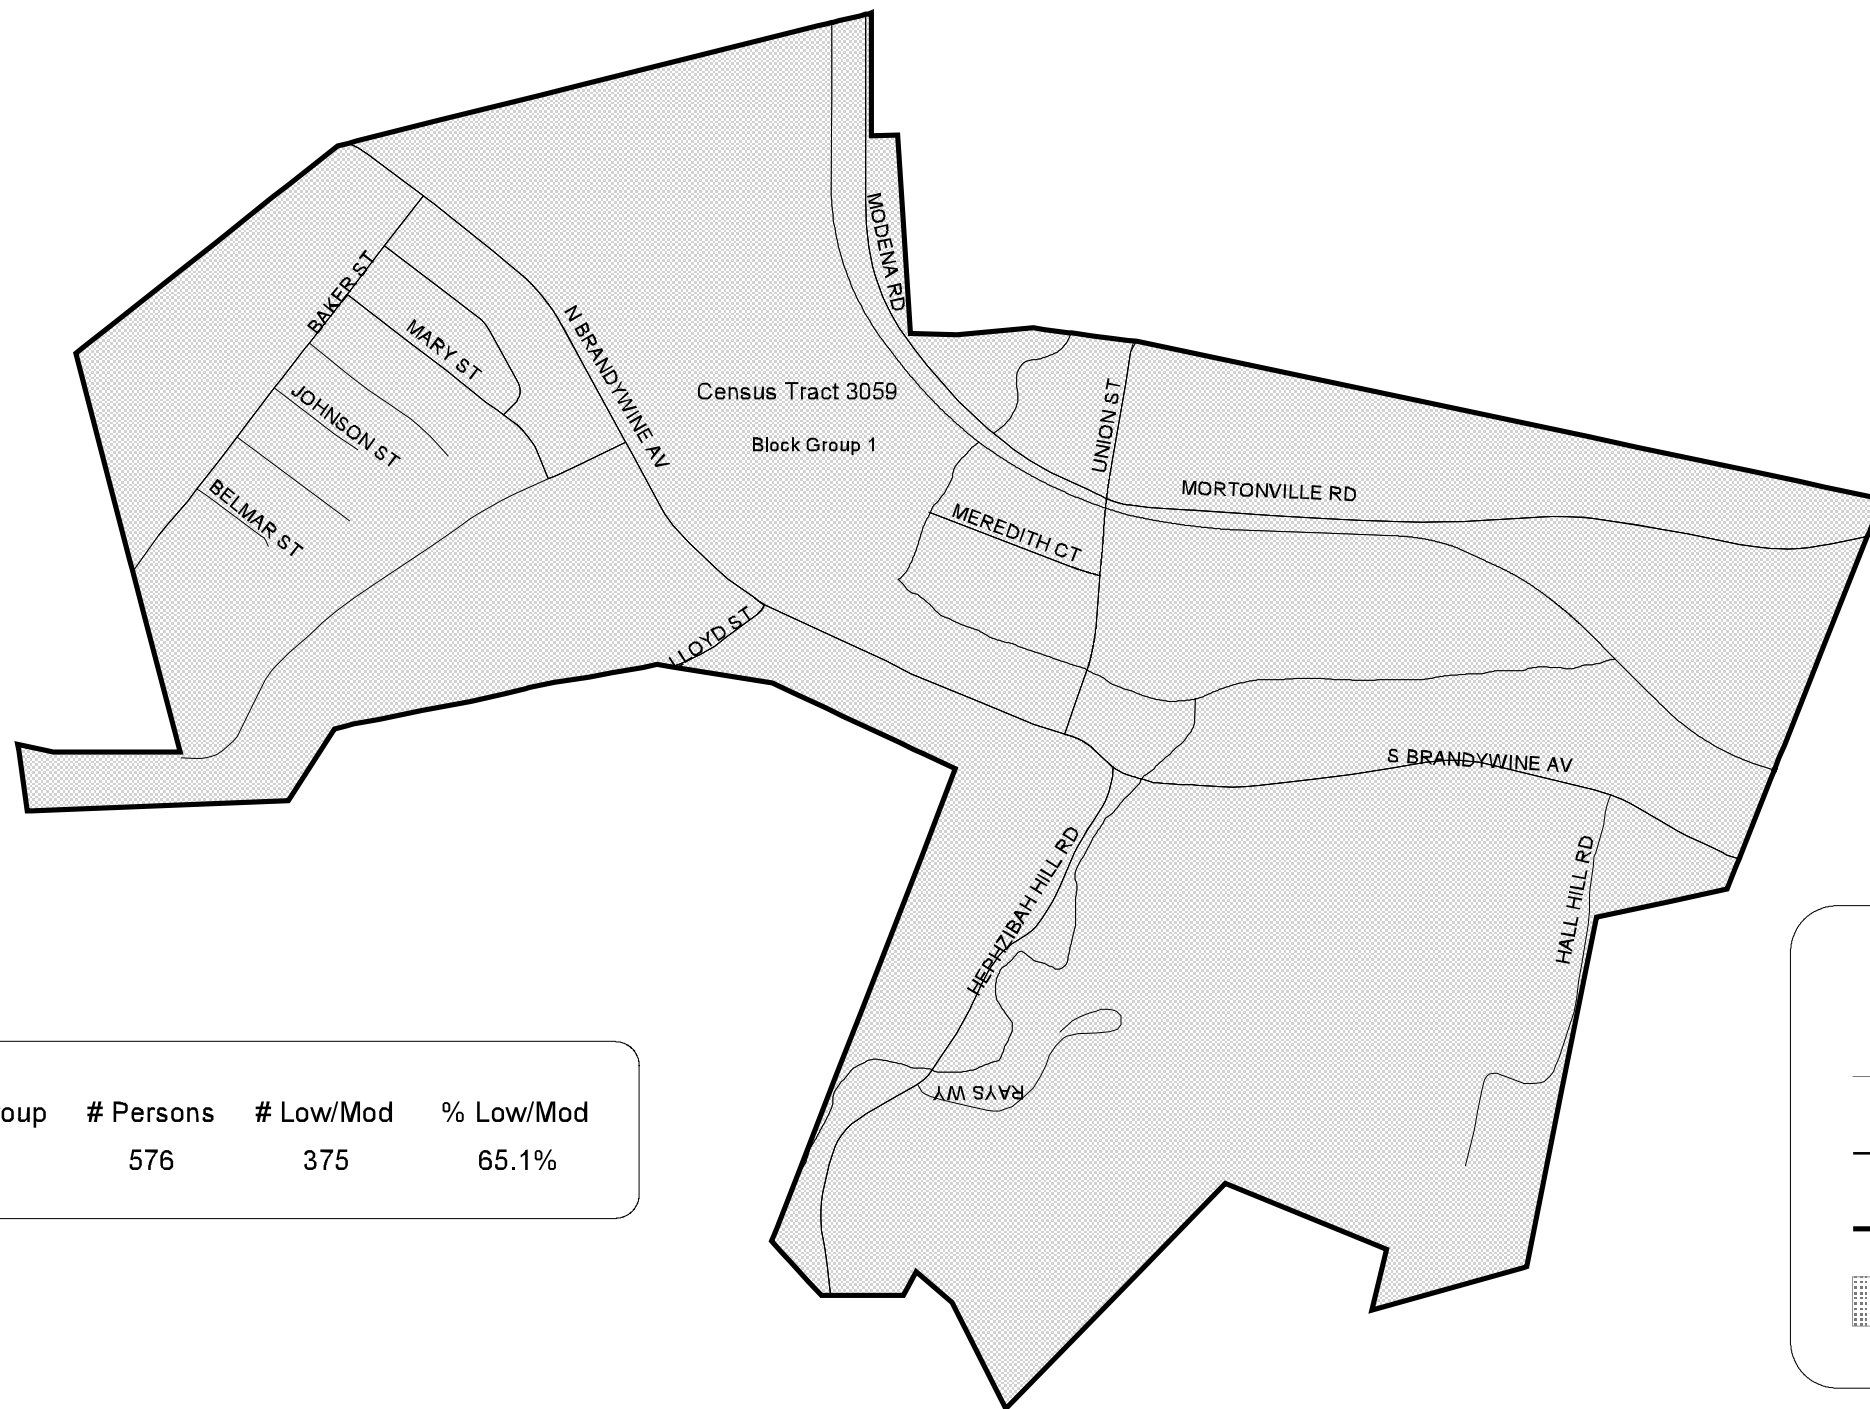

Modena Borough

Census Tract	Block Group	# Persons	# Low/Mod	% Low/Mod
3059	1	576	375	65.1%

Legend

-  Roads
-  Block Groups
-  Census Tracts
-  CDBG Eligible Areas