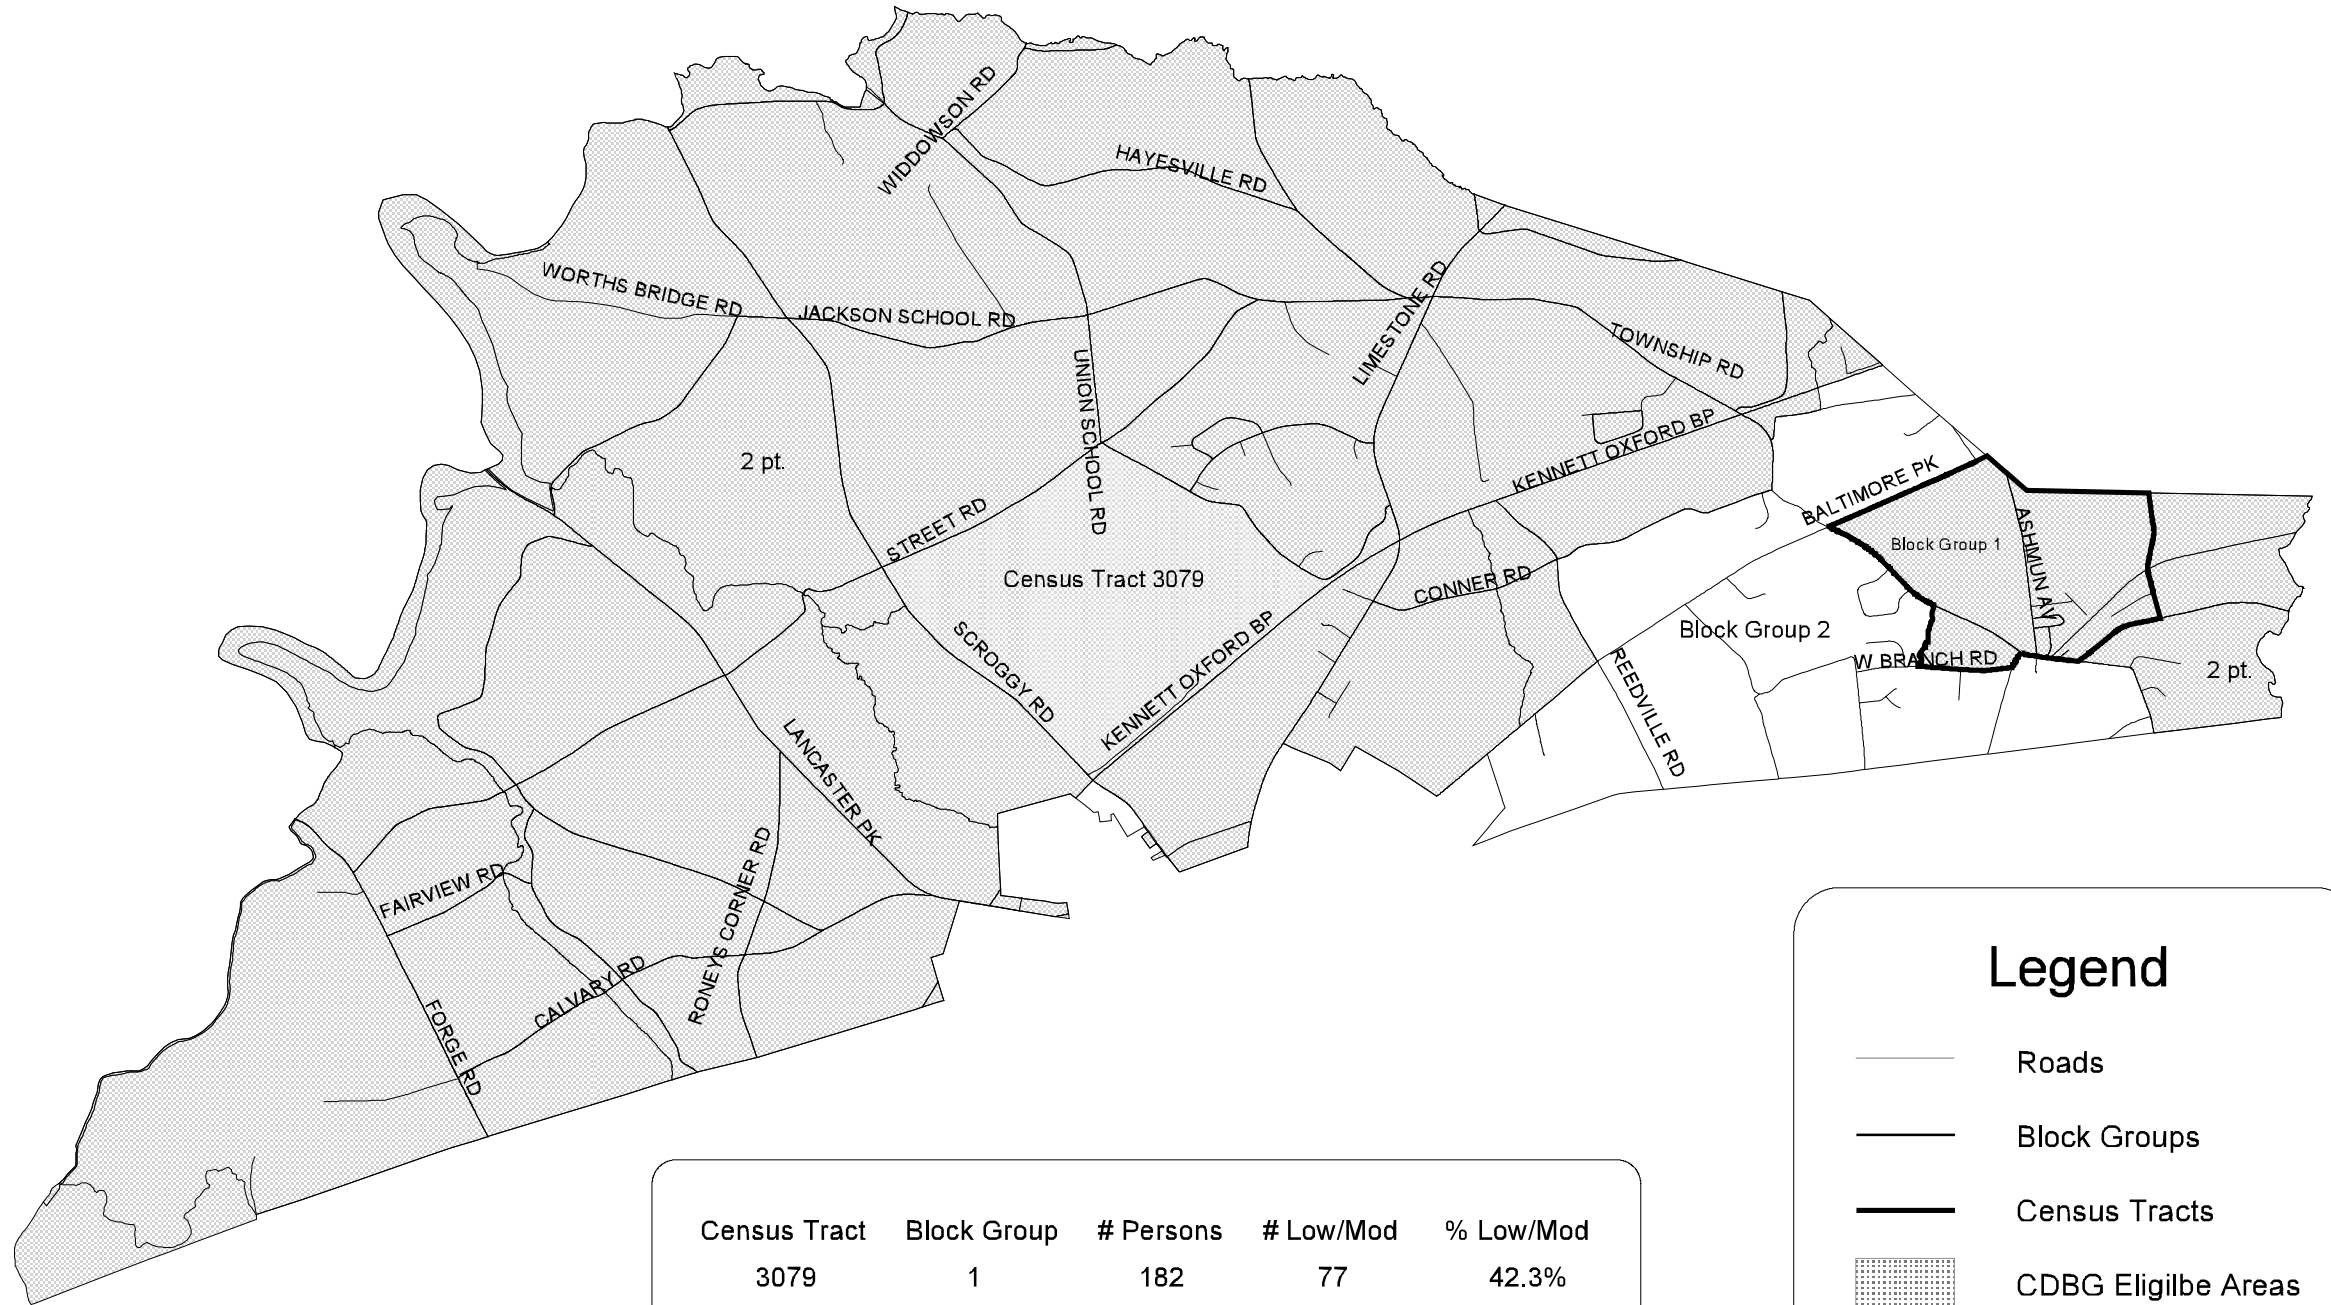

Lower Oxford Township

Legend

-  Roads
-  Block Groups
-  Census Tracts
-  CDBG Eligible Areas

Census Tract	Block Group	# Persons	# Low/Mod	% Low/Mod
3079	1	182	77	42.3%
3079	2 pt.	2158	928	43.0%