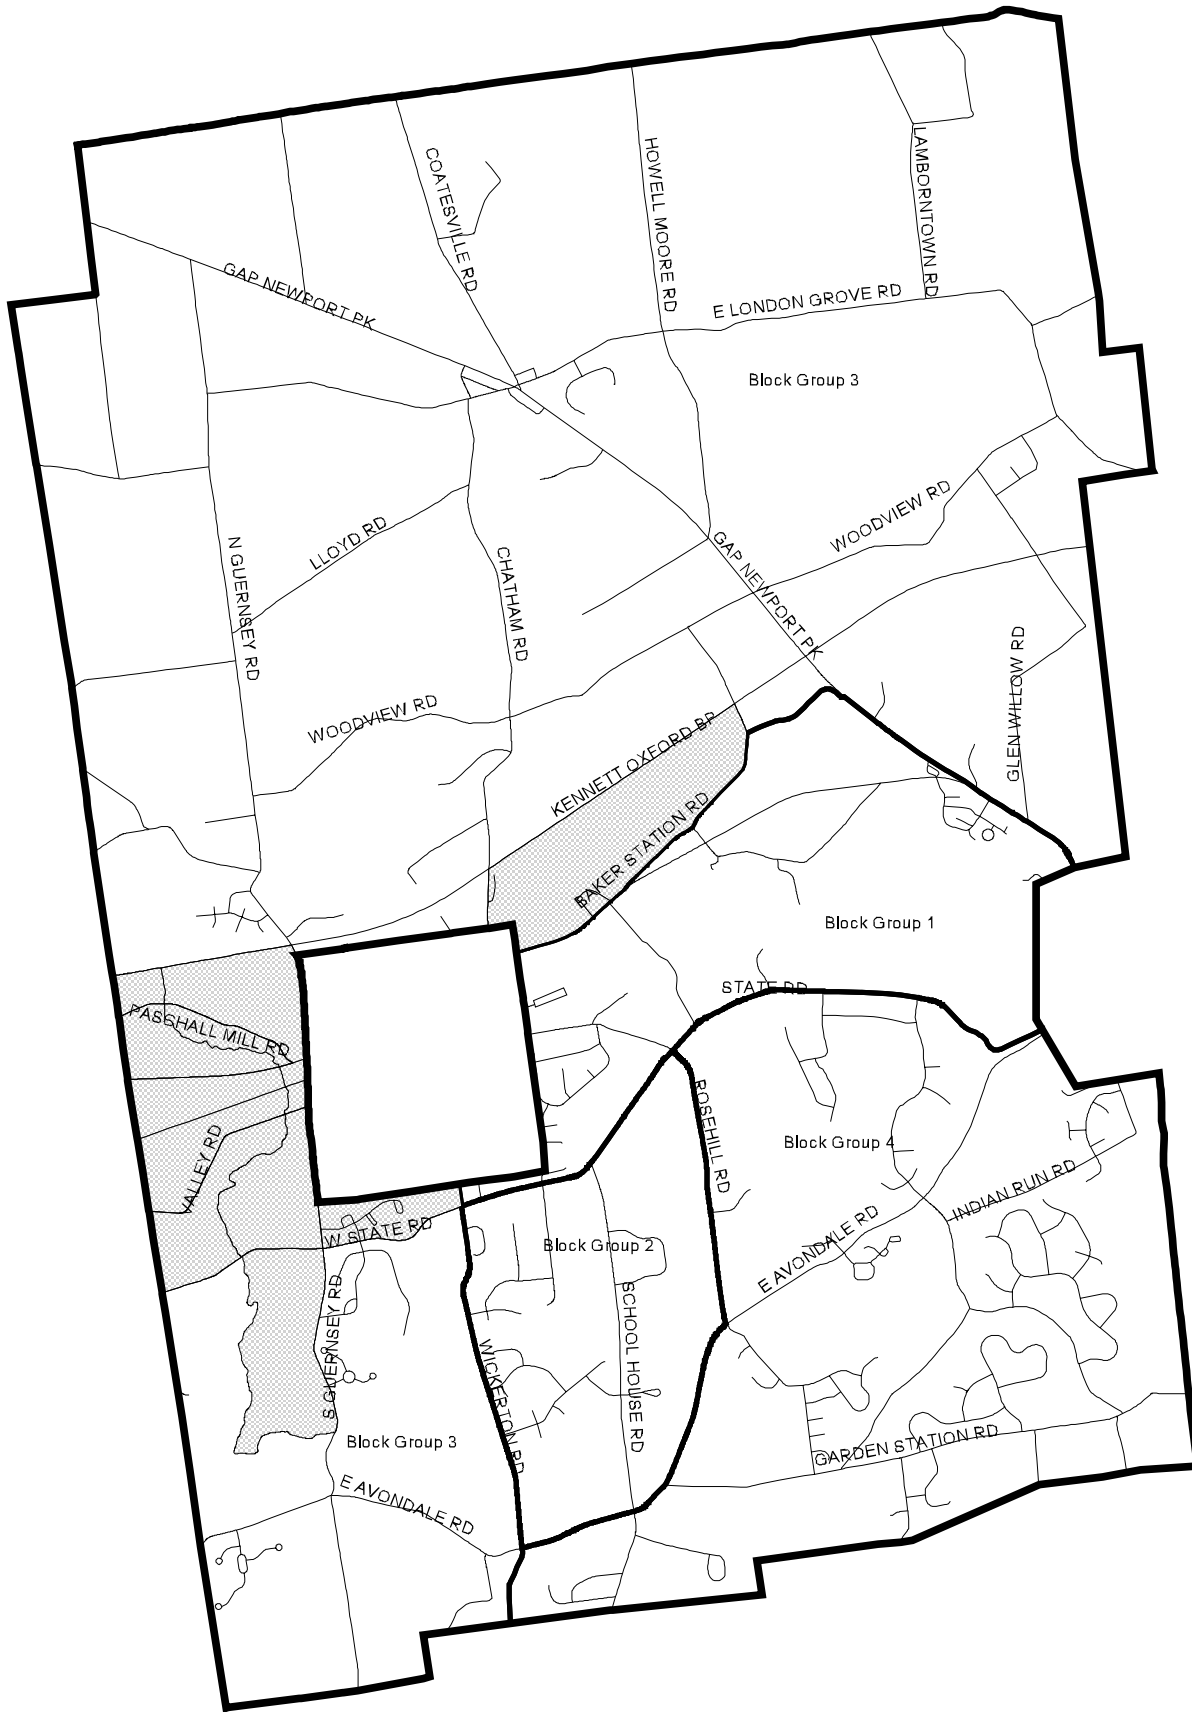

London Grove Township

Census Tract	Block Group	# Persons	# Low/Mod	% Low/Mod
3062	3pt.	443	196	44.2%

Legend

-  Roads
-  Block Groups
-  Census Tracts
-  CDBG Eligible Areas