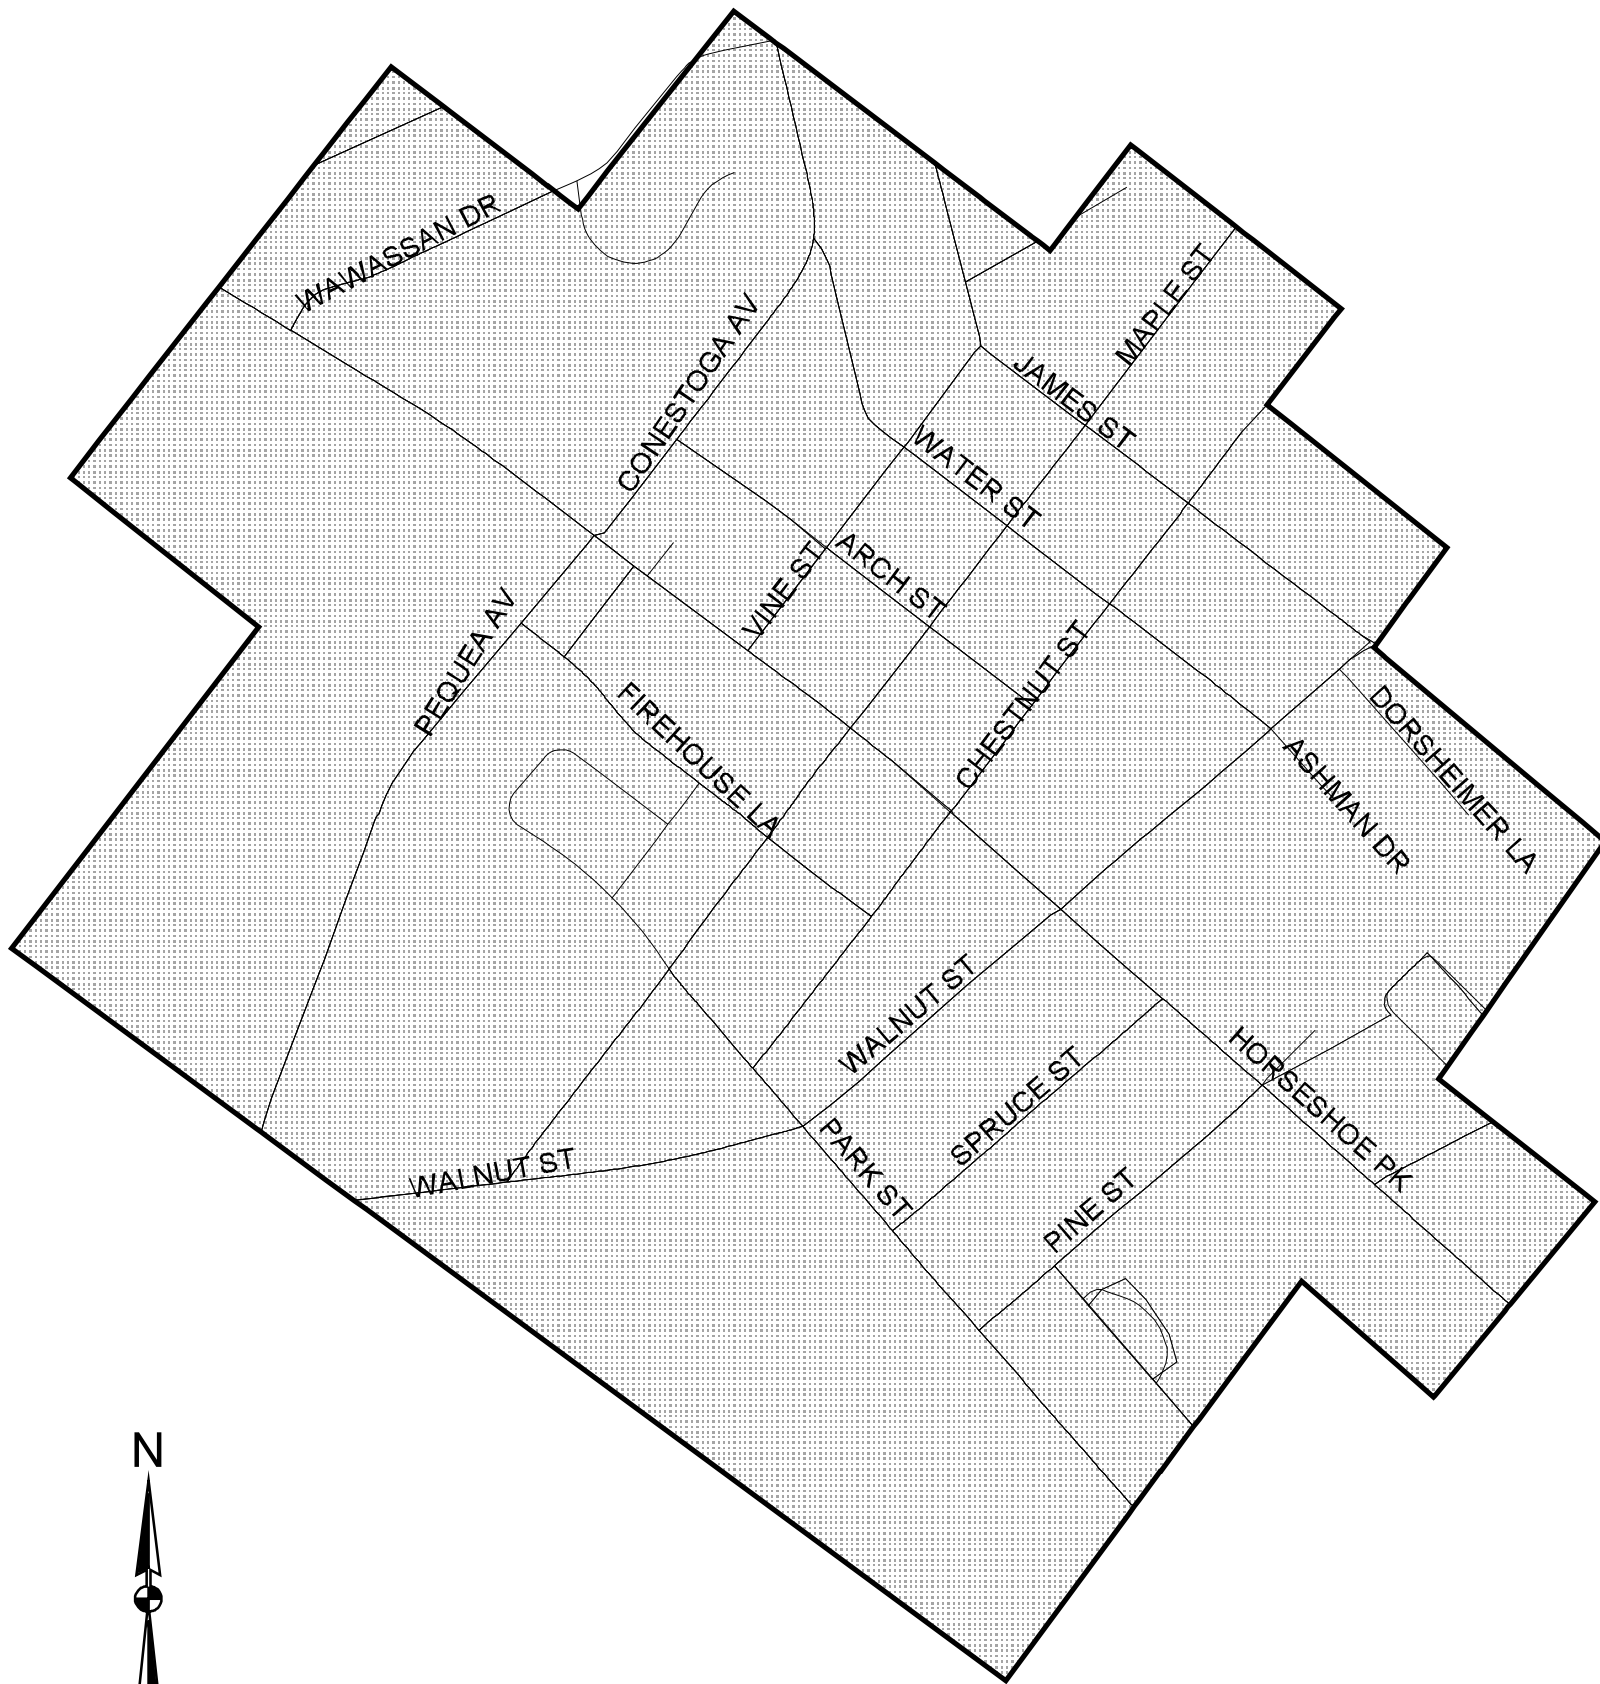

Honey Brook Borough

Census Tract	Block Group	# Persons	# Low/Mod	% Low/Mod
3050	1	1284	542	42.2%

Legend

-  Roads
-  Block Groups
-  Census Tracts
-  CDBG Eligible Areas