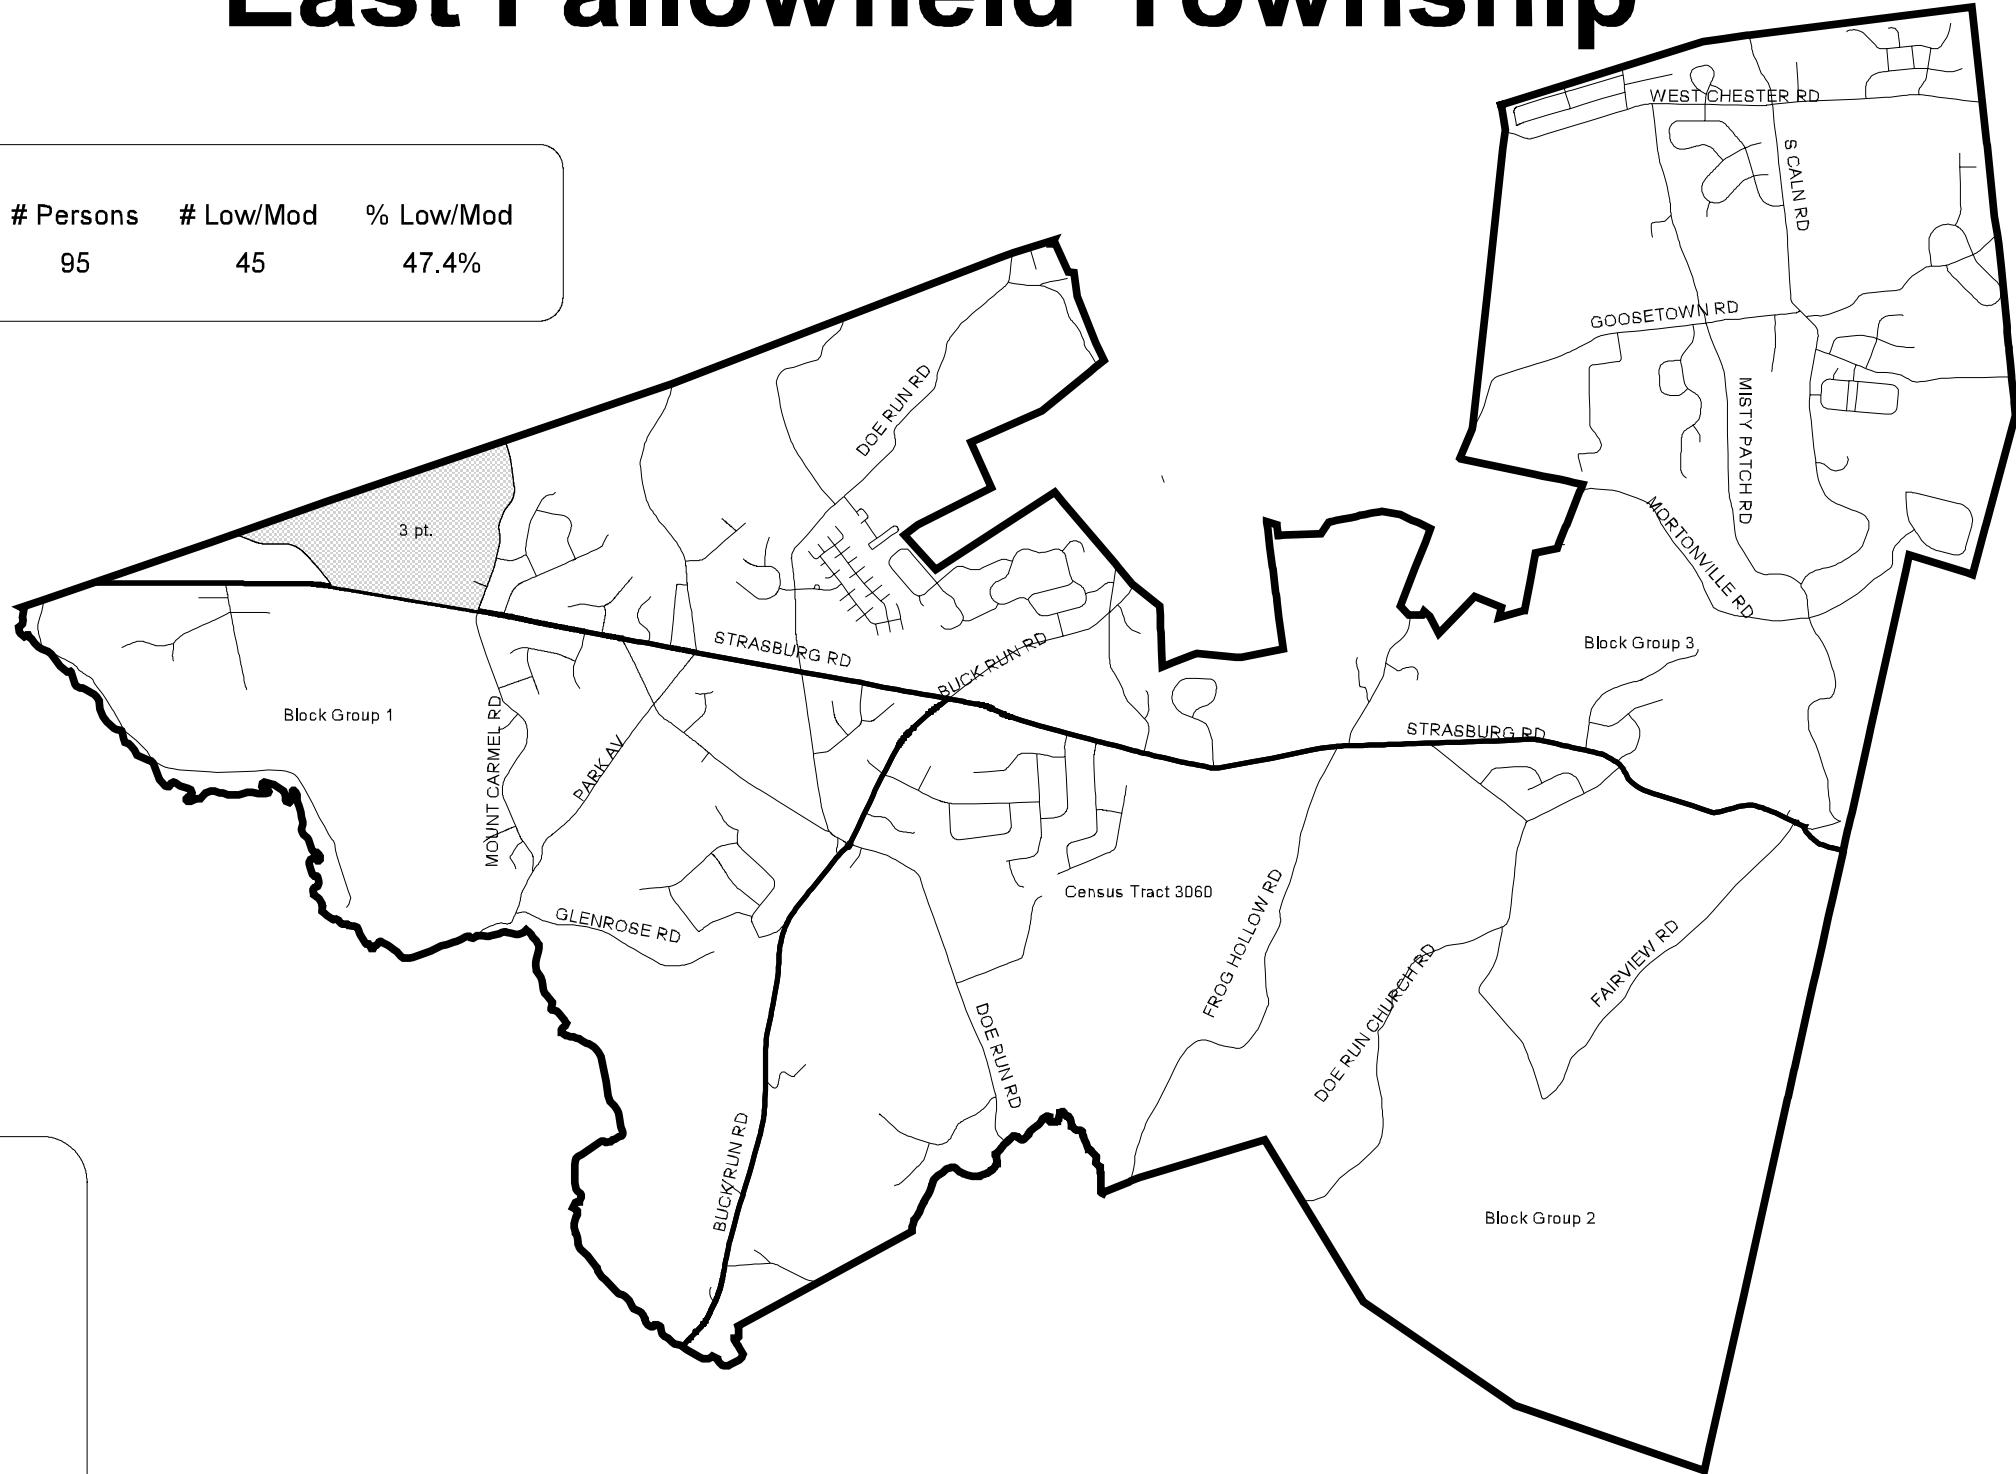

# East Fallowfield Township

Census Tract	Block Group	# Persons	# Low/Mod	% Low/Mod
3060	3 pt.	95	45	47.4%

**Legend**

-  Roads
-  Block Groups
-  Census Tracts
-  CDBG Eligible Areas