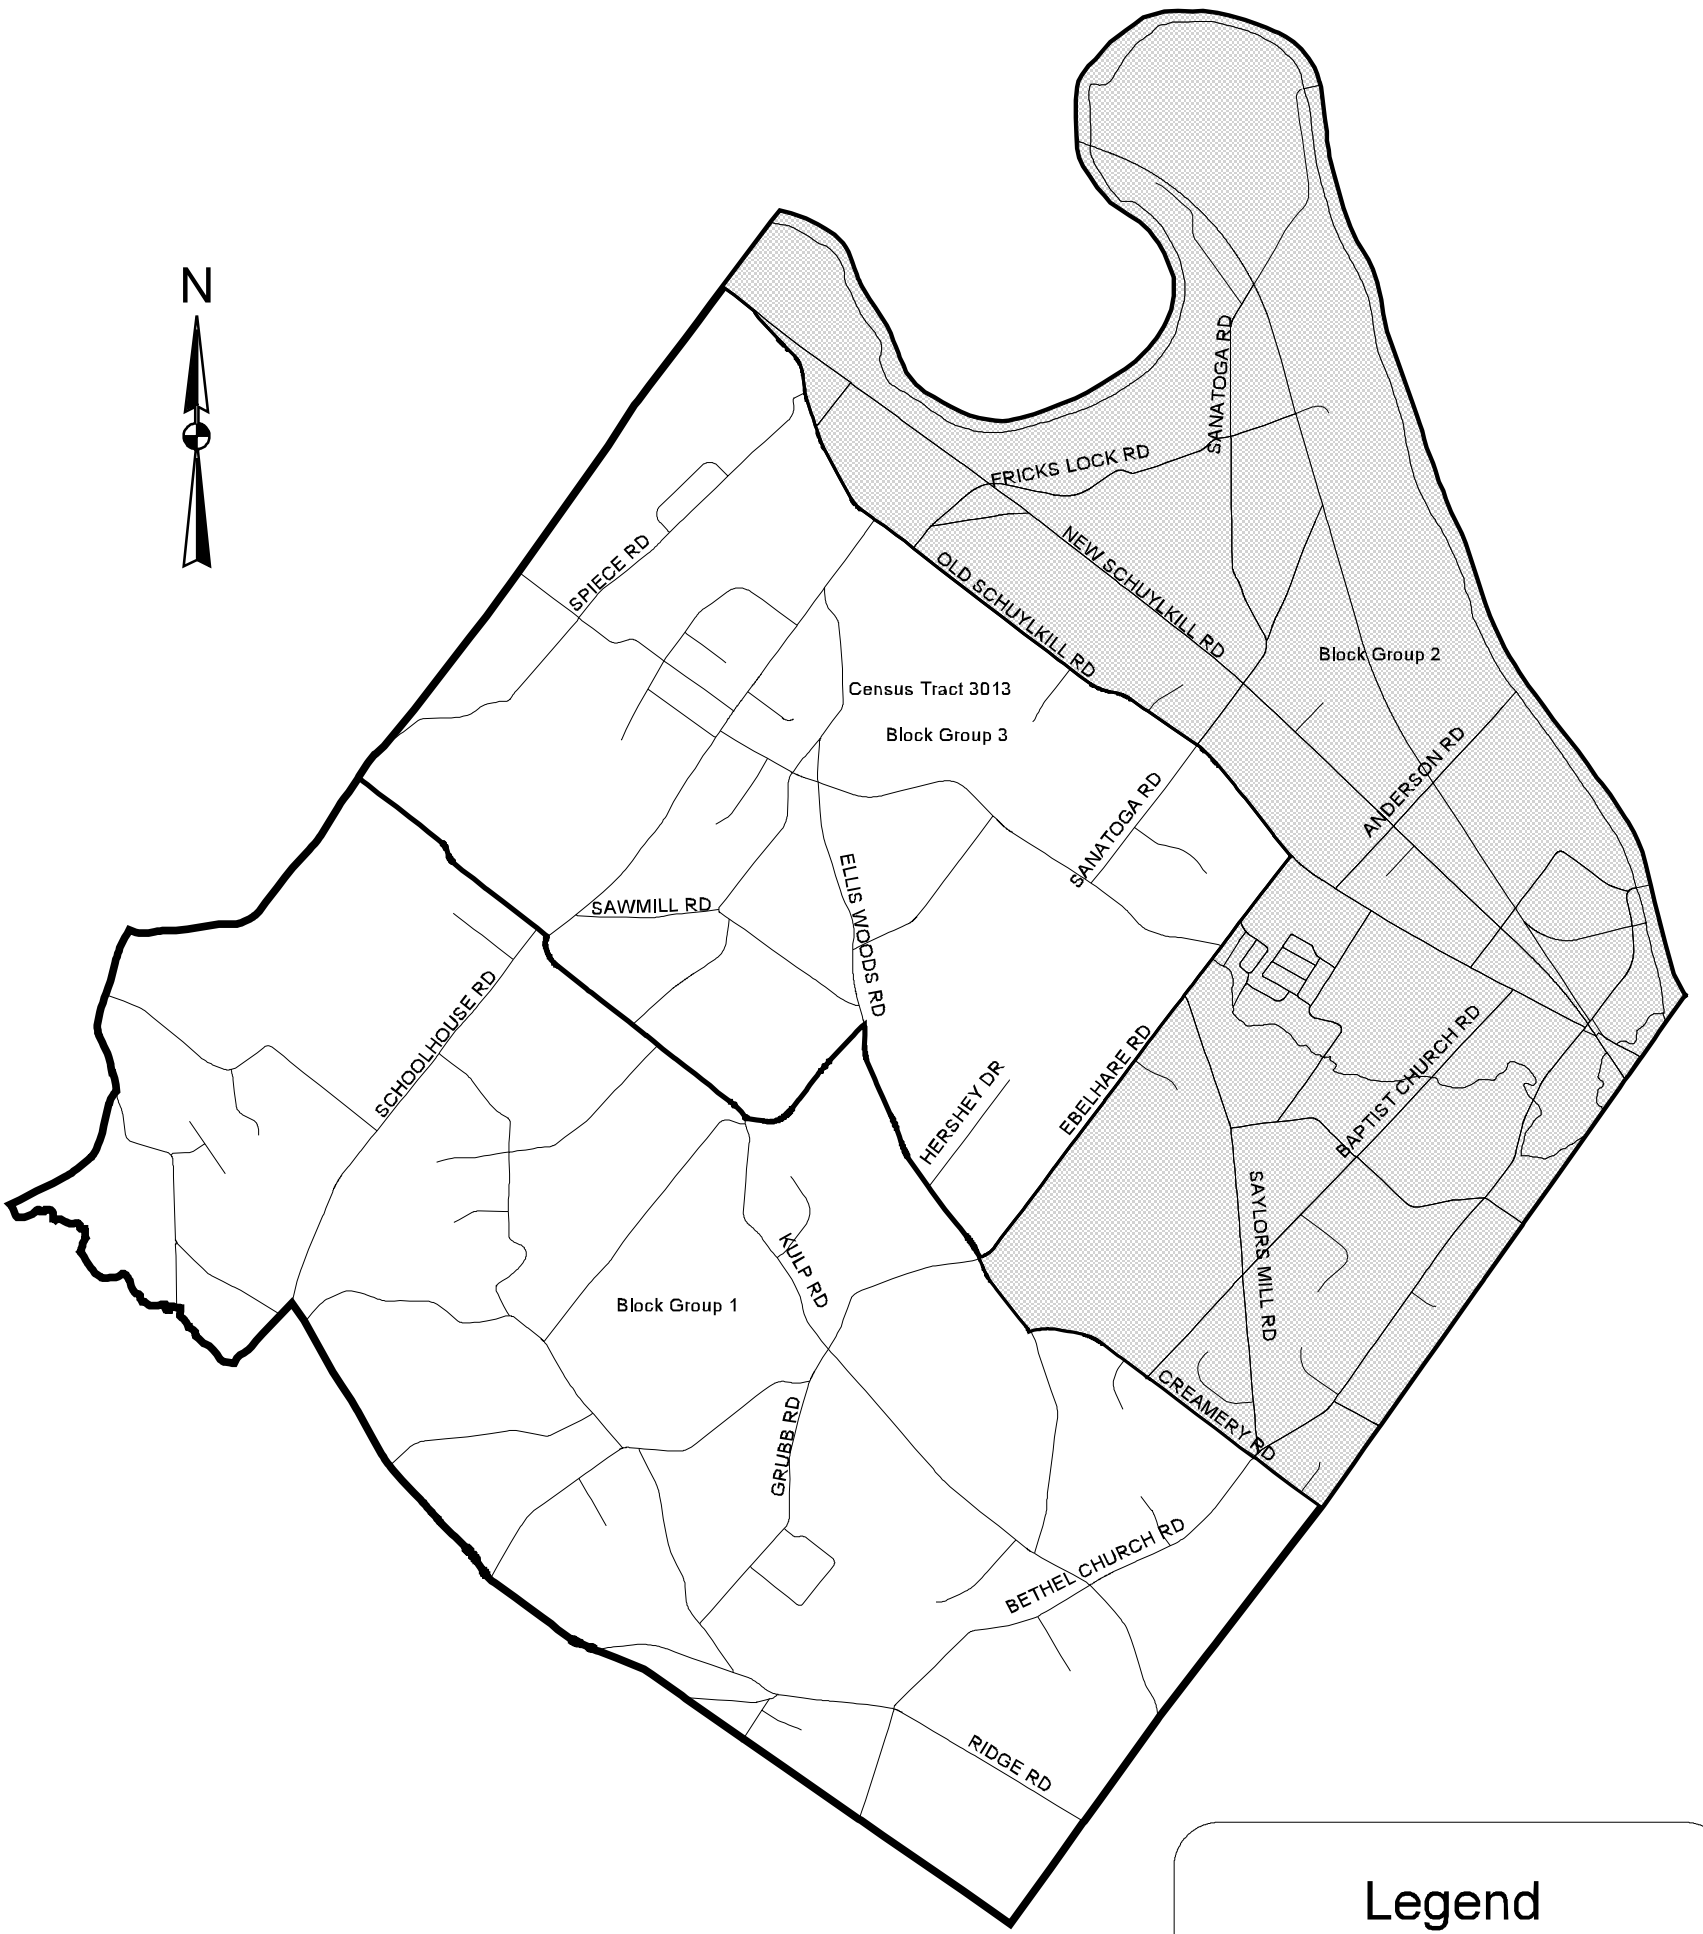

East Conventry Township

Census Tract	Block Group	# Persons	# Low/Mod	% Low/Mod
3013	2pt.	942	423	44.9%
3013	2pt.	538	225	41.8%

Legend

- Roads
- Block Groups
- Census Tracts
- CDBG Eligible Areas