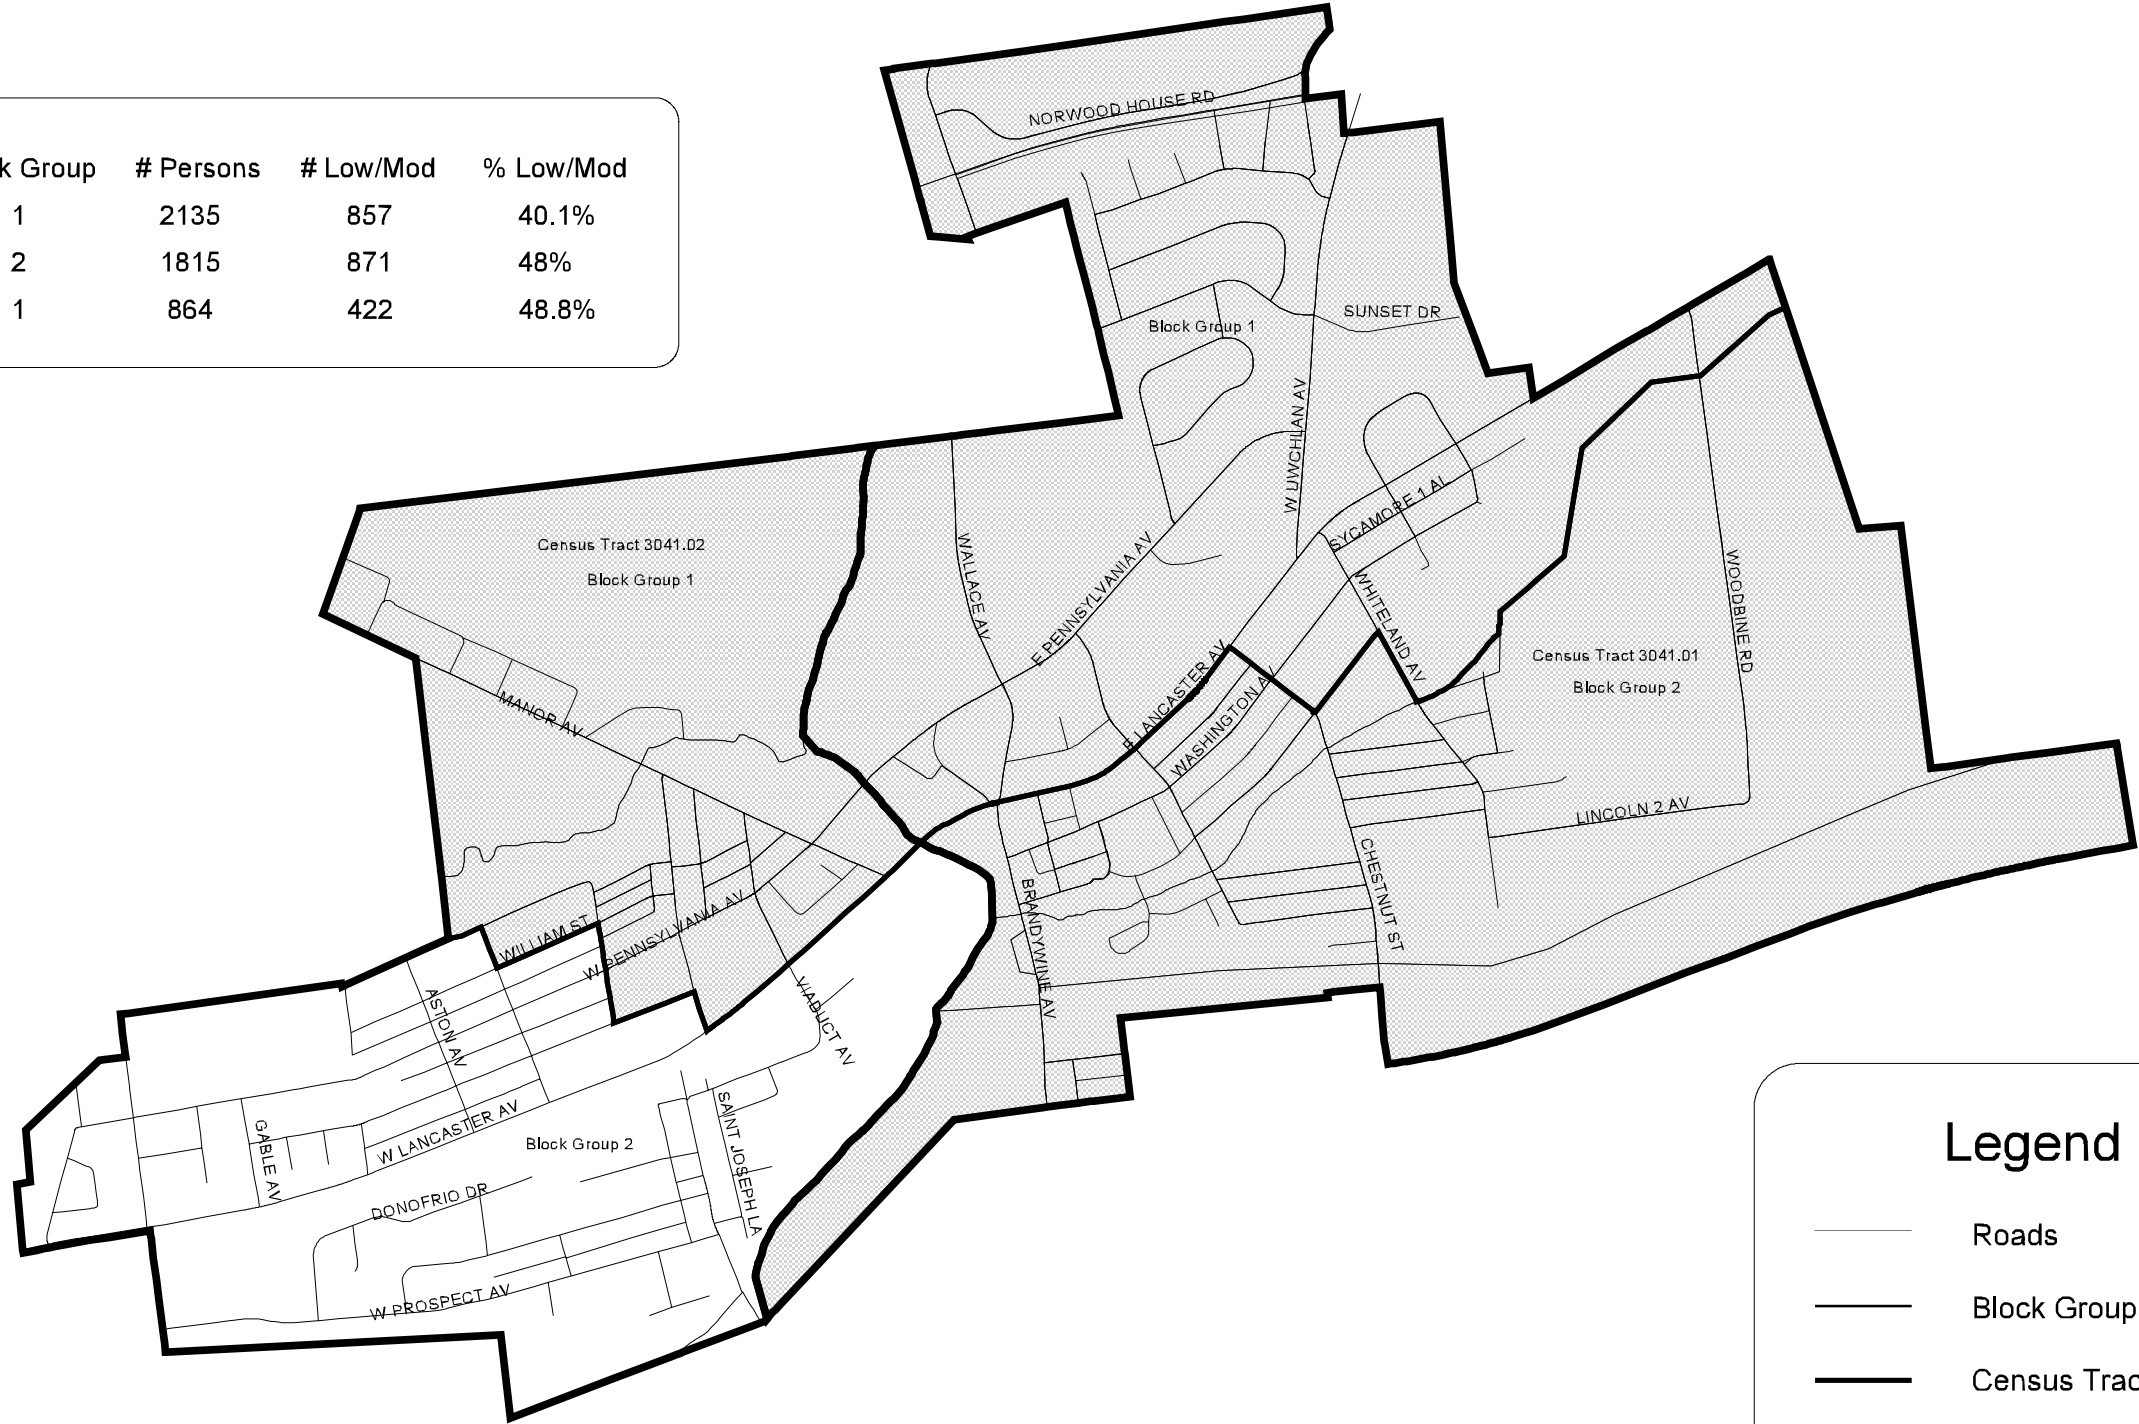

# Downingtown Borough

Census Tract	Block Group	# Persons	# Low/Mod	% Low/Mod
3041.01	1	2135	857	40.1%
3041.01	2	1815	871	48%
3041.02	1	864	422	48.8%

### Legend

- Roads
- Block Groups
- Census Tracts
- CDBG Eligible Areas