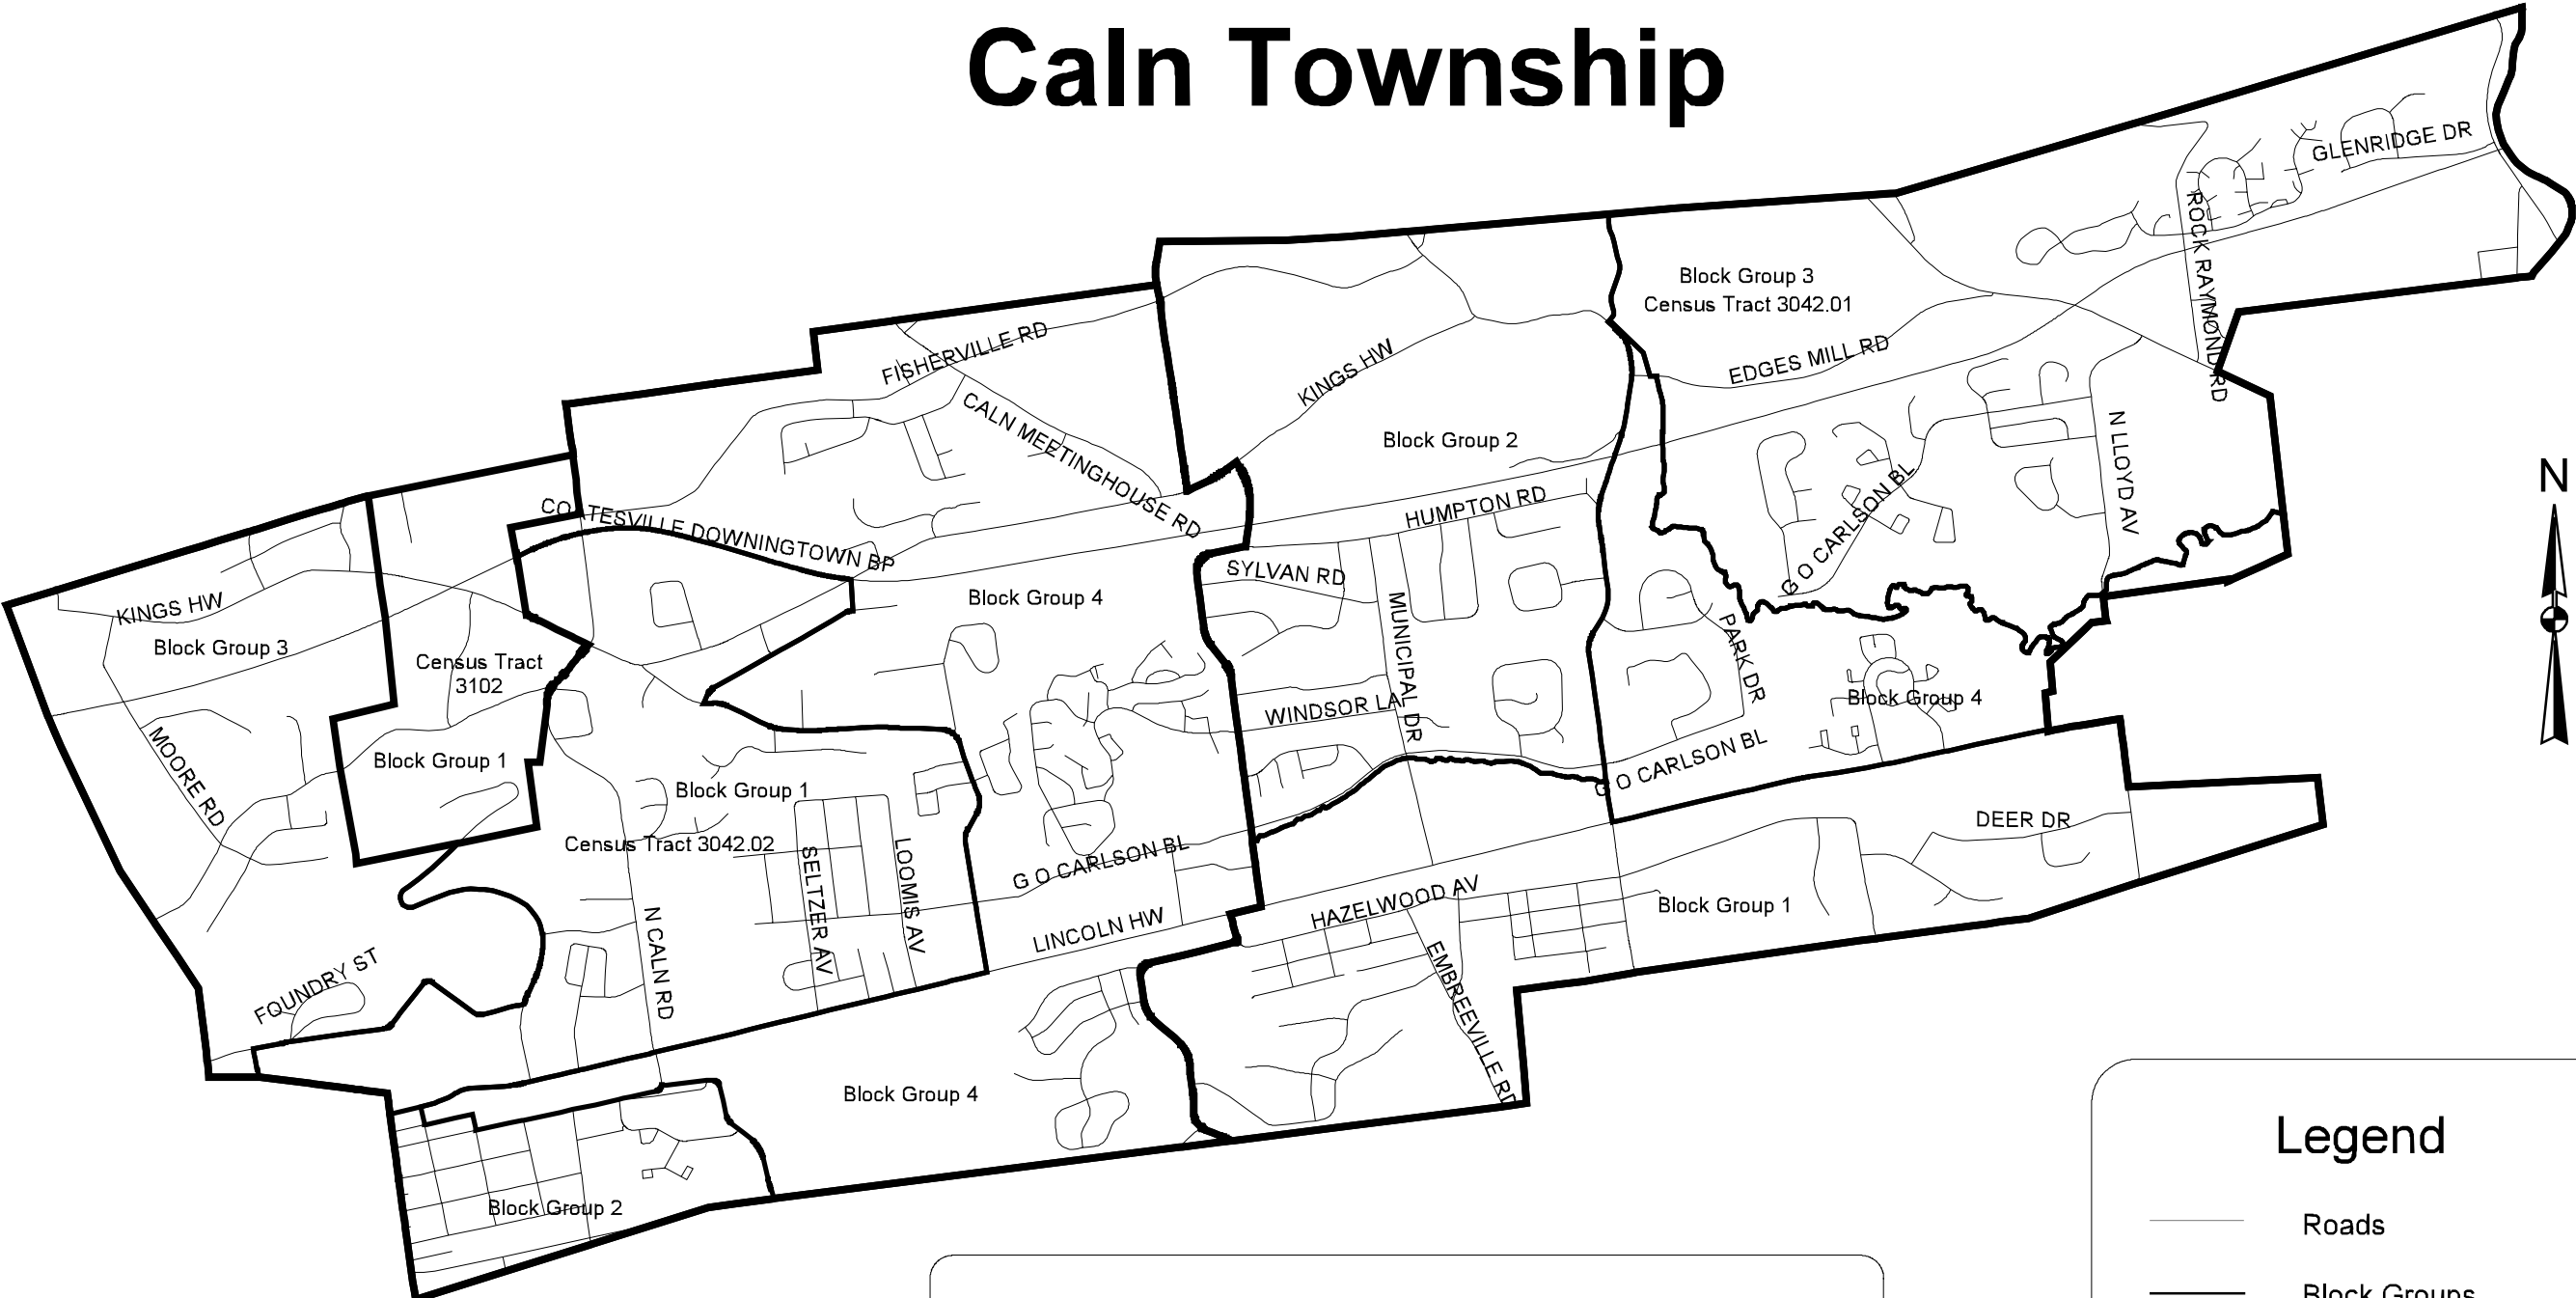

Cain Township

Census Tract	Block Group	# Persons	# Low/Mod	% Low/Mod
3042.02	3	635	269	42.4%
3102	1	34	19	55.9%

Legend

-  Roads
-  Block Groups
-  Census Tracts
-  CDBG Eligible Areas