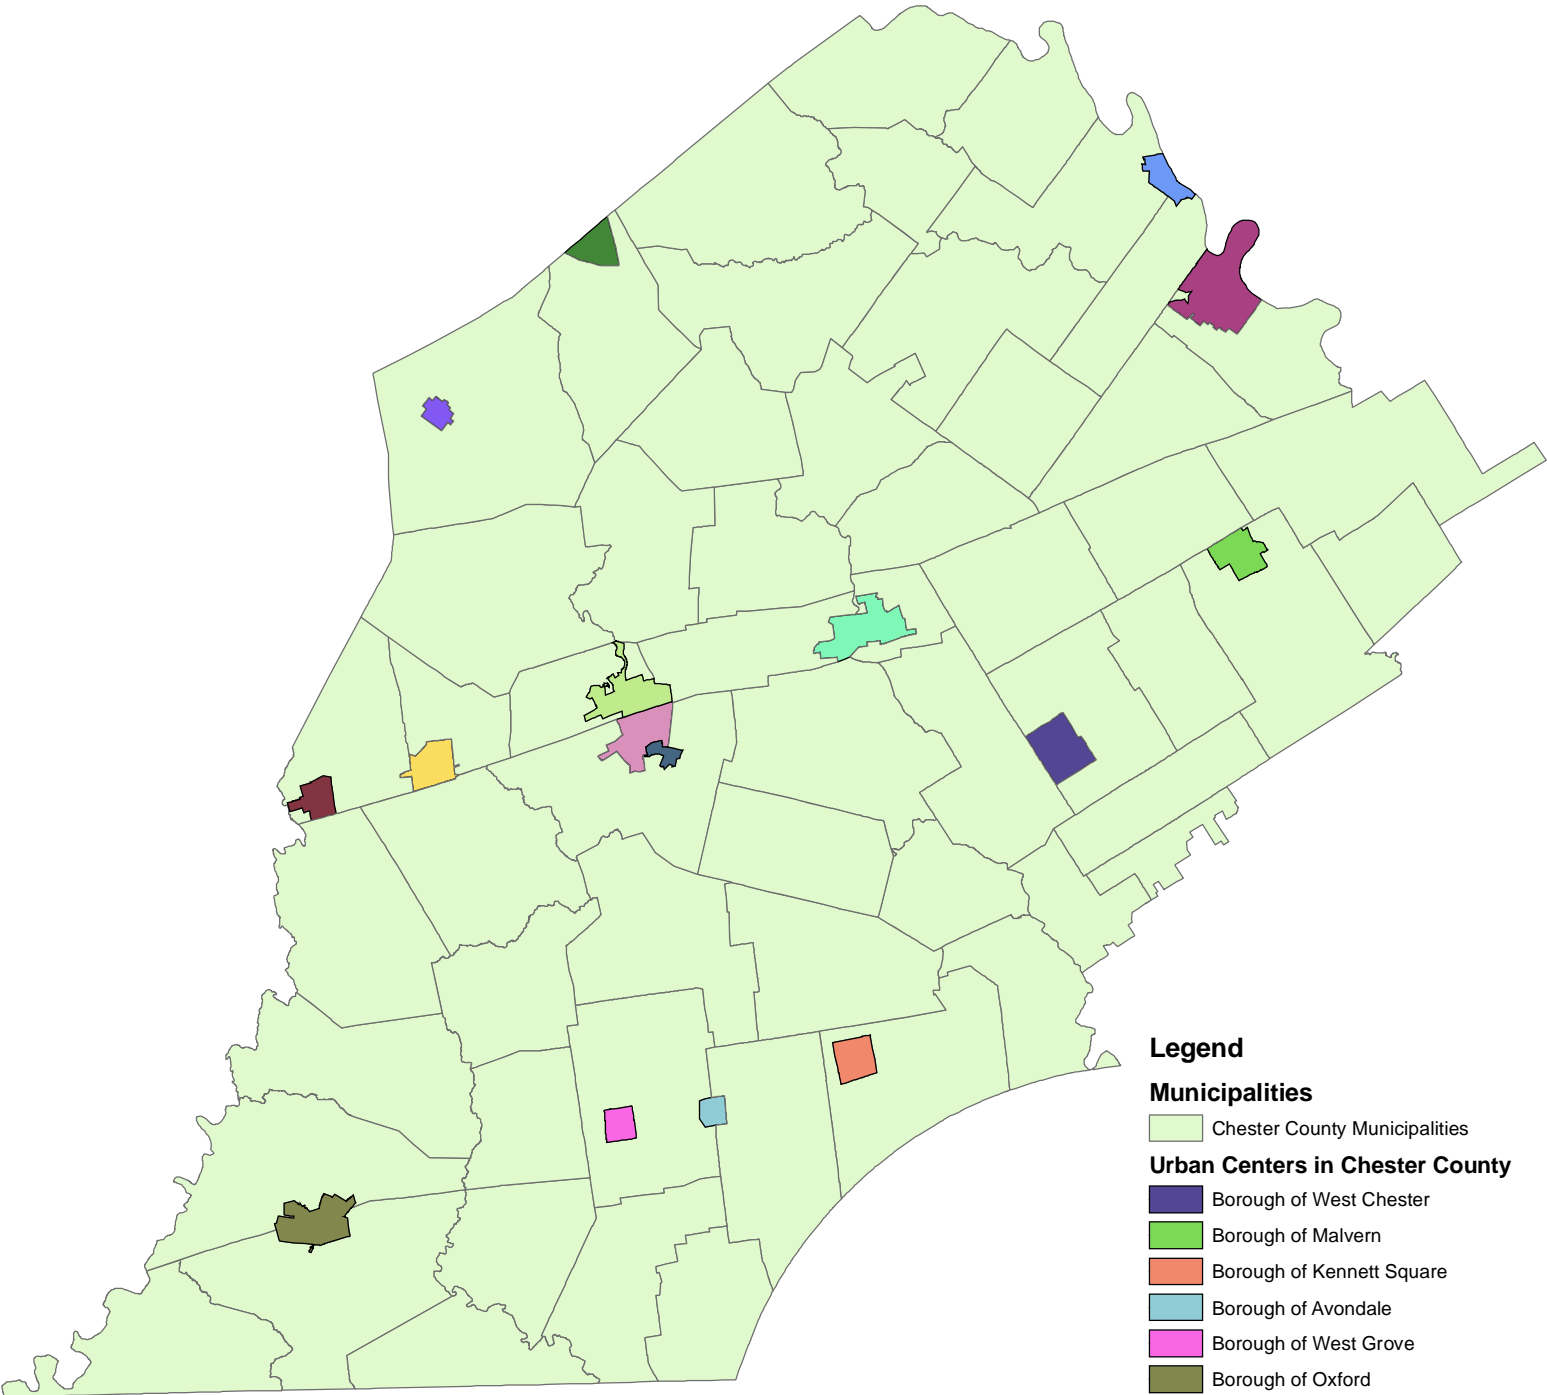

Urban Centers in Chester County

Legend

- Municipalities**
- Chester County Municipalities
- Urban Centers in Chester County**
- Borough of West Chester
 - Borough of Malvern
 - Borough of Kennett Square
 - Borough of Avondale
 - Borough of West Grove
 - Borough of Oxford
 - Borough of Atglen
 - Borough of Parkesburg
 - Borough of South Coatesville
 - Borough of Modena
 - Borough of Downingtown
 - Honey Brook Borough
 - Borough of Elverson
 - Borough of Spring City
 - Borough of Phoenixville
 - City of Coatesville