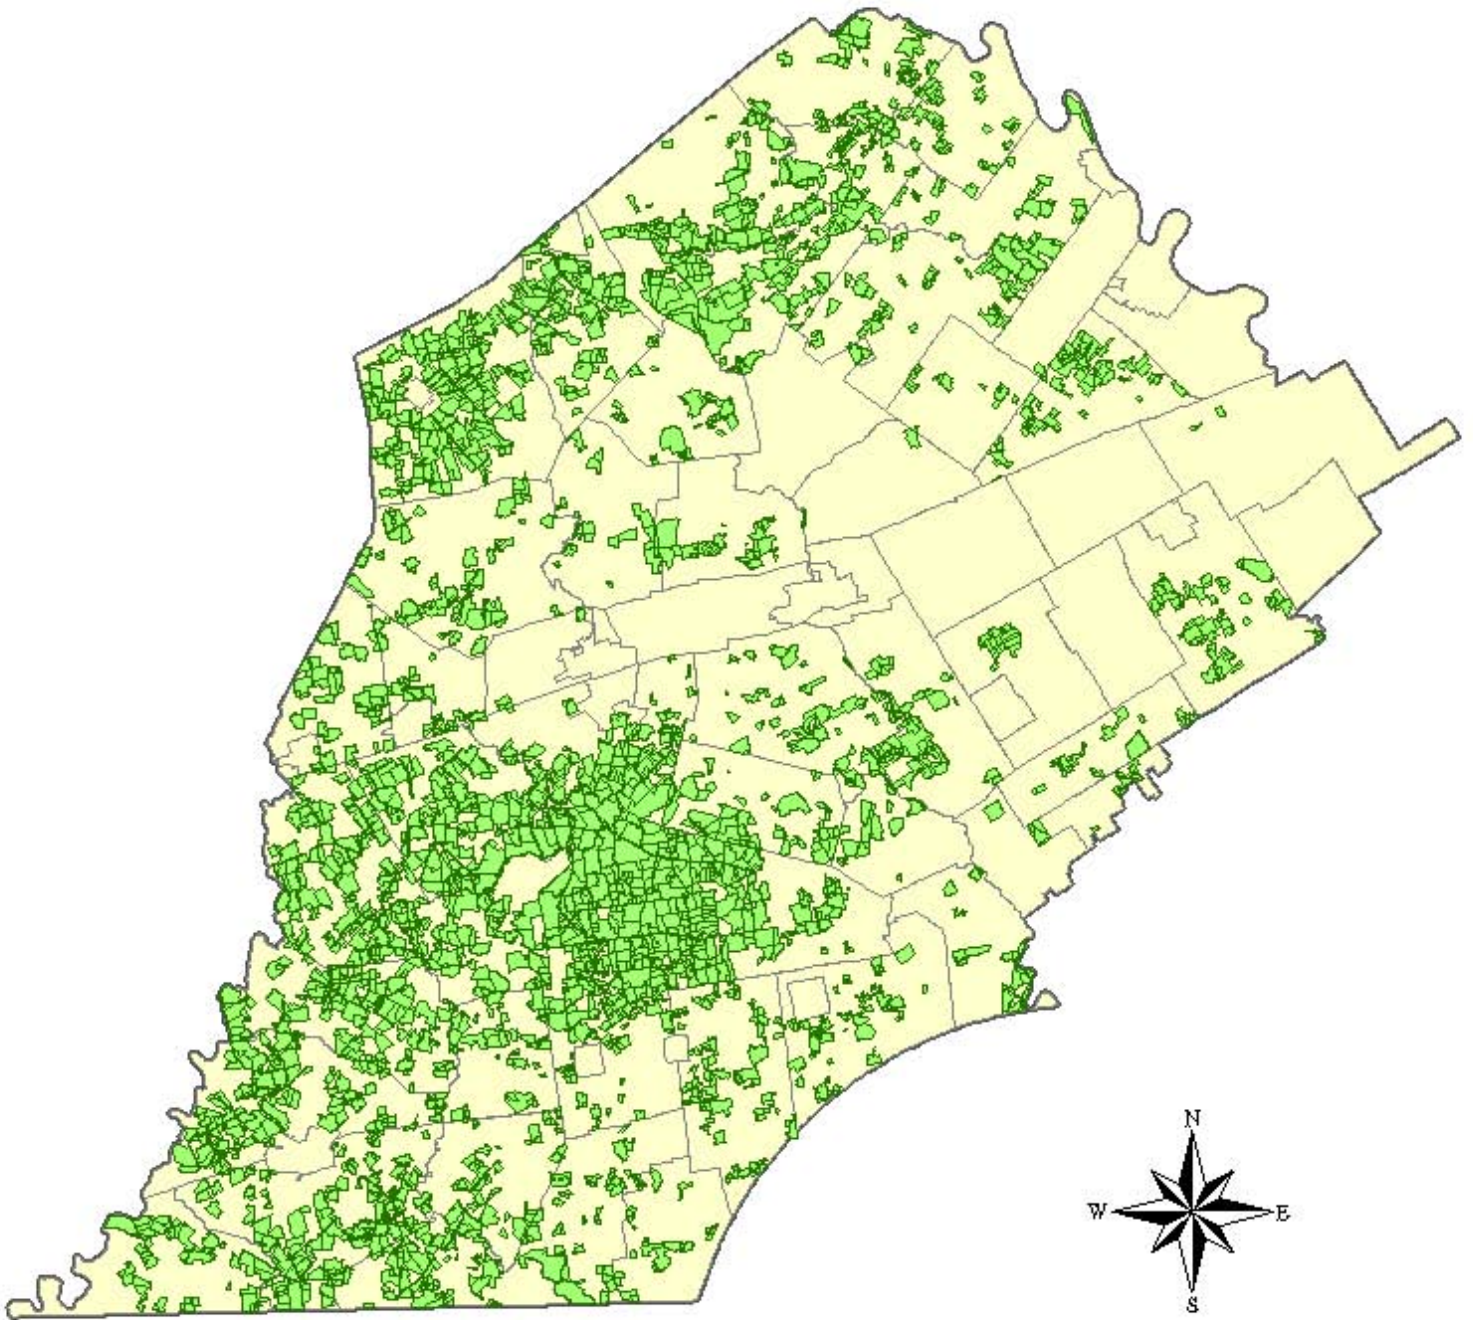

Chester County Agricultural Security Areas

-  Agricultural Security Areas
-  Municipalities in Chester County

Current as of February 15, 2007

43 townships participate in the program with over 120,000 acres enrolled