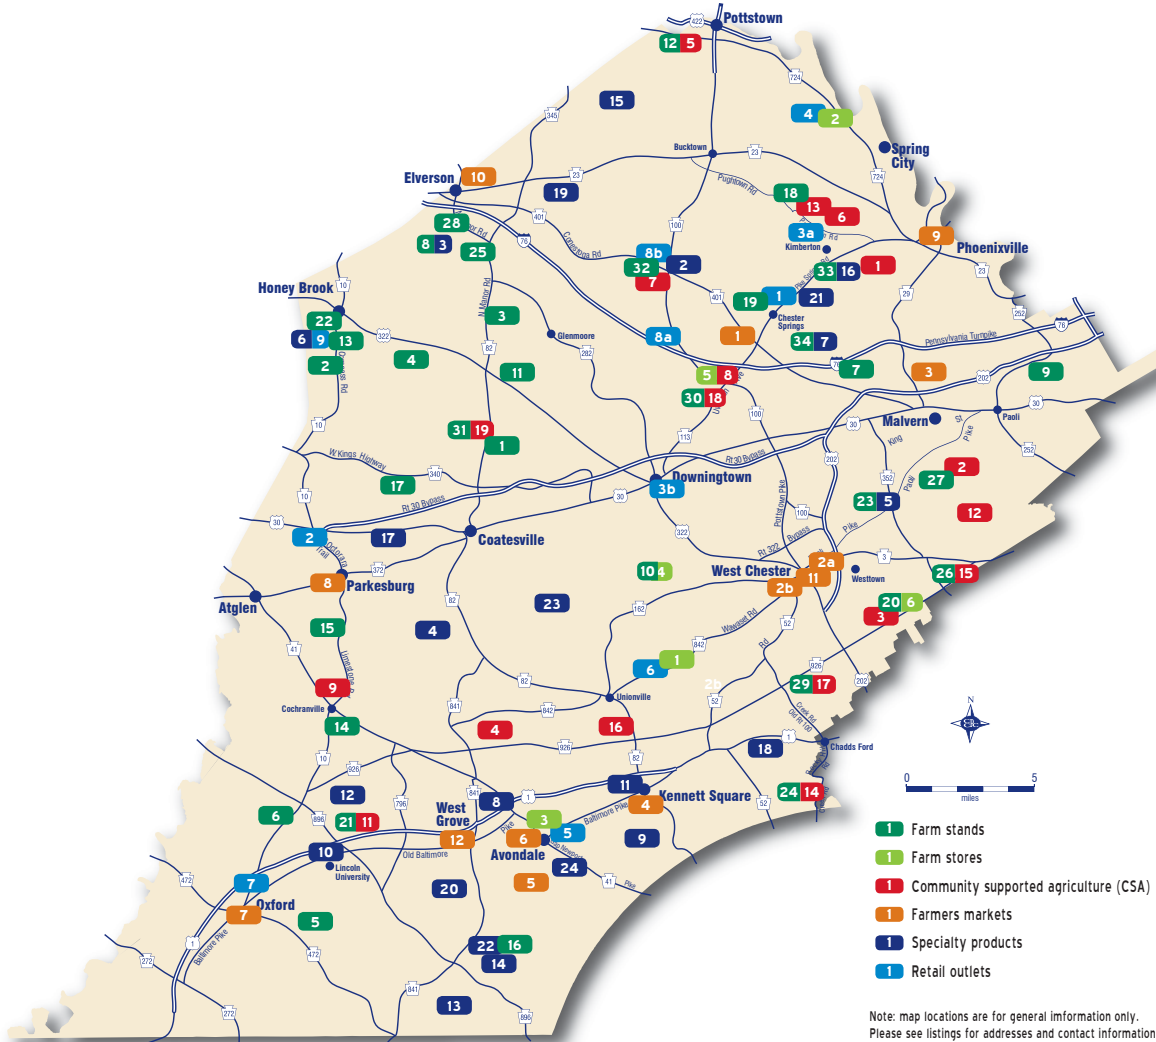

LOCAL FOOD SOURCES IN CHESTER COUNTY

- 1 Farm stands
- 2 Farm stores
- 3 Community supported agriculture (CSA)
- 4 Farmers markets
- 5 Specialty products
- 6 Retail outlets

FARM STANDS

FARM STANDS are temporary or permanent structures used for the display and sale of agricultural products. Generally farm stands offer products from a single grow-

er and most of the products are produced on that farm. Farm stands may be either on the farm property itself or a roadside stand. Payment may be conducted through the honor system if the stand is unattended.

1 Baldwin's Hurricane Hill Farm & Corn Maze

704 East Reeceville Road
Coatesville, PA 19320
Phone: 610-384-6952
www.hhfmaze.com
Email: hhfmaze@aol.com

2 Becky's Bakery and Produce

2163 Compass Road
Honey Brook, PA 19344
Phone: 610-273-7745

3 Bethany Farm

81 Fairview Road
Glenmoore, PA 19343
Phone: 610-942-4004
www.bethanyfarm.com

4 Brandywine Produce

180 Beaver Dam Road
Honey Brook, PA 19344
Phone: 610-273-7817

5 Briar Hollow Farm Market

476 Little Elk Creek Road
Lincoln University, PA 19352
Phone: 610-932-0914

6 Brook Side Greenhouse and Produce

170 Catamount Road
Oxford, PA 19363
Phone: 610-932-5510

7 Canter Hill Farm

2138 Valley Hill Road
Malvern, PA 19355
Phone: 610-827-1594
www.canterhillfarm.org
Email: canterhillfarm@verizon.net

8 Conebella Farm

337 Chestnut Tree Road
Elverson, PA 19520-9115
Phone: 610-286-2967
www.conebellafarm.com
Email: gable@conebellafarm.com

9 Duncan's Farm

966 North Valley Forge Road
Devon, PA 19333
Phone: 610-688-2786

10 Highland Orchards

1000 Marshallton-Thorndale Road
West Chester, PA 19380
Phone: 610-269-3494
www.highlandorchards.net
Email: events@highlandorchards.net

11 Highspire Hills Farm

709 Highspire Road
Glenmoore, PA 19343
Phone: 610-942-9634

12 Jack's Farm

Dan and Deb Heckler
1370 West Schuylkill Road
Pottstown, PA 19465
Phone: 610-326-1802
www.jacksfarm.net
Email: jacksfarm@gmail.com

13 King's Herb Nook of Honey Brook

1060 Compass Road
Honey Brook, PA 19344
Phone: 610-273-4583

14 King's Potato Farm

302 Daleville Road
Cochranville, PA 19330
Phone: 610-593-5345 or 610-996-1403
www.kingpotato.com

15 Maple Arch Organic Produce Farm

3418 Limestone Road
Parkersburg, PA 19365
Phone: 610-593-7105

16 Meadowset Farm & Apiary

210 North Creek Road
Landenberg, PA 19350
Phone: 610-274-8320
www.localharvest.org/farms/M8042